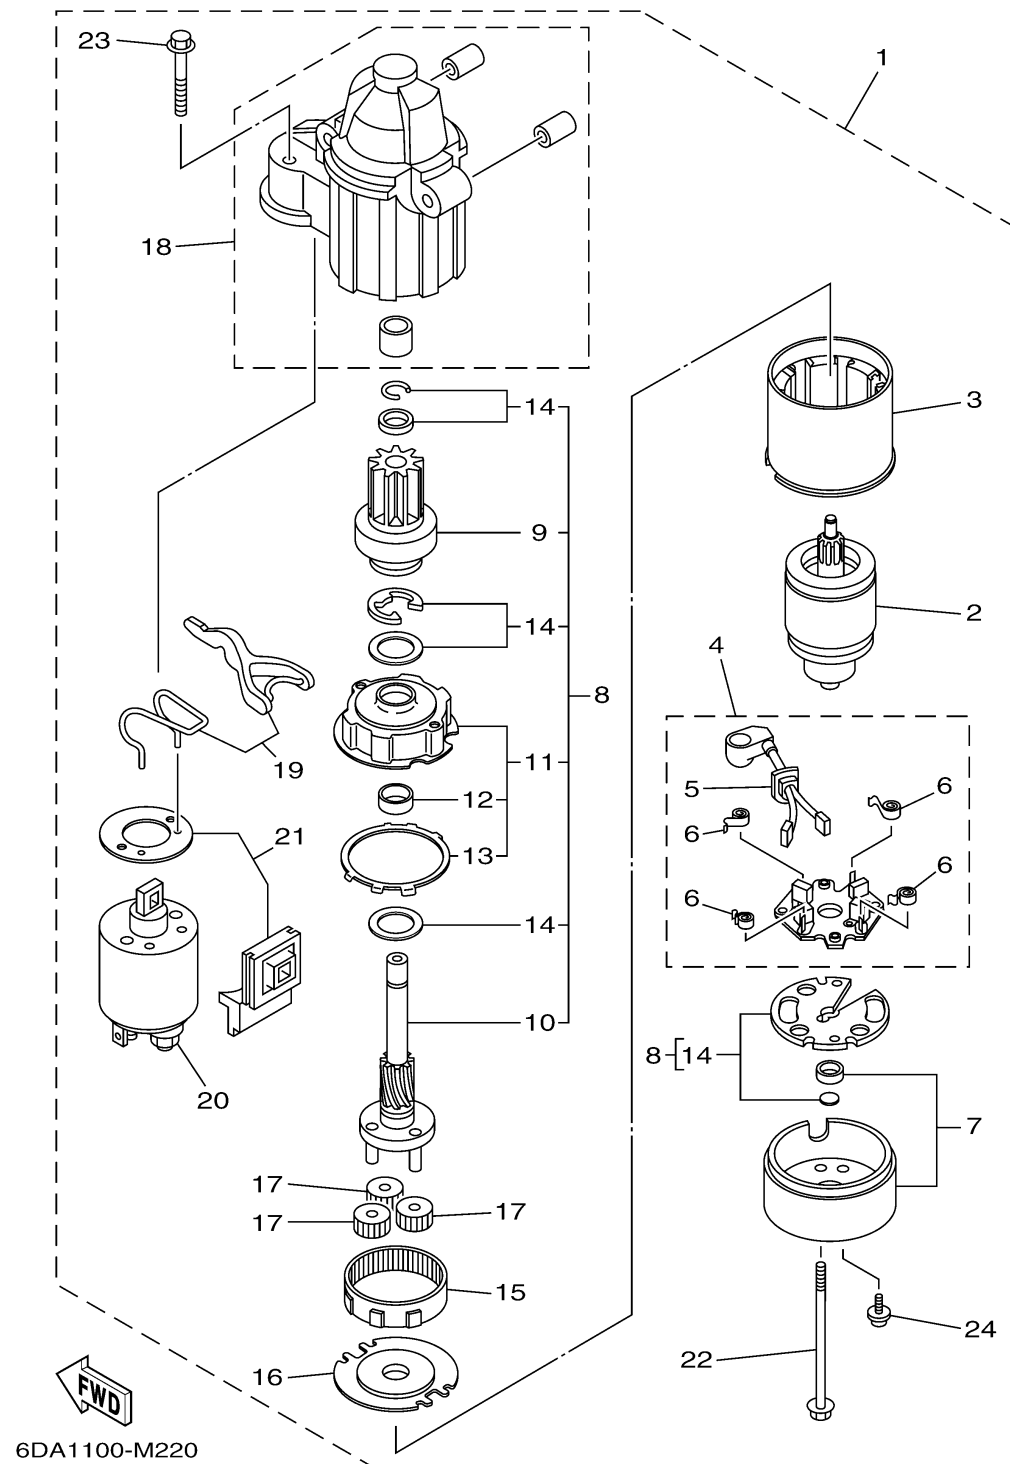

STARTING MOTOR

Ref No.	Part Number	Description	Qty	Remarks
1	6EM-81800-01-00	STARTING MOTOR ASSY	1	
2	67F-81850-00-00	..ARMATURE ASSY	1	
3	67F-81810-00-00	..STATOR ASSY	1	
4	69J-81840-11-00	..BRUSH HOLDER ASSY	1	
5	69J-81801-11-00	...BRUSH SET	1	
6	67F-81813-00-00	...SPRING, BRUSH	4	
7	6CB-81820-00-00	..REAR BRACKET ASSY	1	
8	6CB-81807-00-00	..GEAR ASSY, STARTING MOTOR	1	
9	6CB-81832-00-00	...CLUTCH, OVER RUN	1	
10	6CB-81836-00-00	...SHAFT, PINION	1	
11	67F-81821-00-00	...BRACKET, CENTER 1	1	
12	67F-81841-00-00BEARING	1	
13	67F-8183R-00-00GASKET	1	
14	6CB-81809-00-00	...WASHER KIT	1	
15	67F-81891-00-00	..GEAR, RING	1	WITH 67F-8183R-00
16	67F-81830-00-00	..BRACKET, CENTER 2	1	
17	60V-8183T-00-00	..GEAR, IDLER	3	
18	6CB-81842-00-00	..COVER	1	
19	6C5-81839-00-00	..LEVER ASSY	1	
20	6EM-81941-00-00	..STARTER RELAY ASSY	1	

CONTINUED ON NEXT FRAME >

STARTING MOTOR

Ref No.	Part Number	Description	Qty	Remarks
21	6C5-81869-00-00	..COVER, DUST	1	
22	6CB-81826-00-00	..BOLT	2	
23	69J-81828-00-00	..BOLT 2	2	
24	67F-81846-00-00	..SCREW	2	