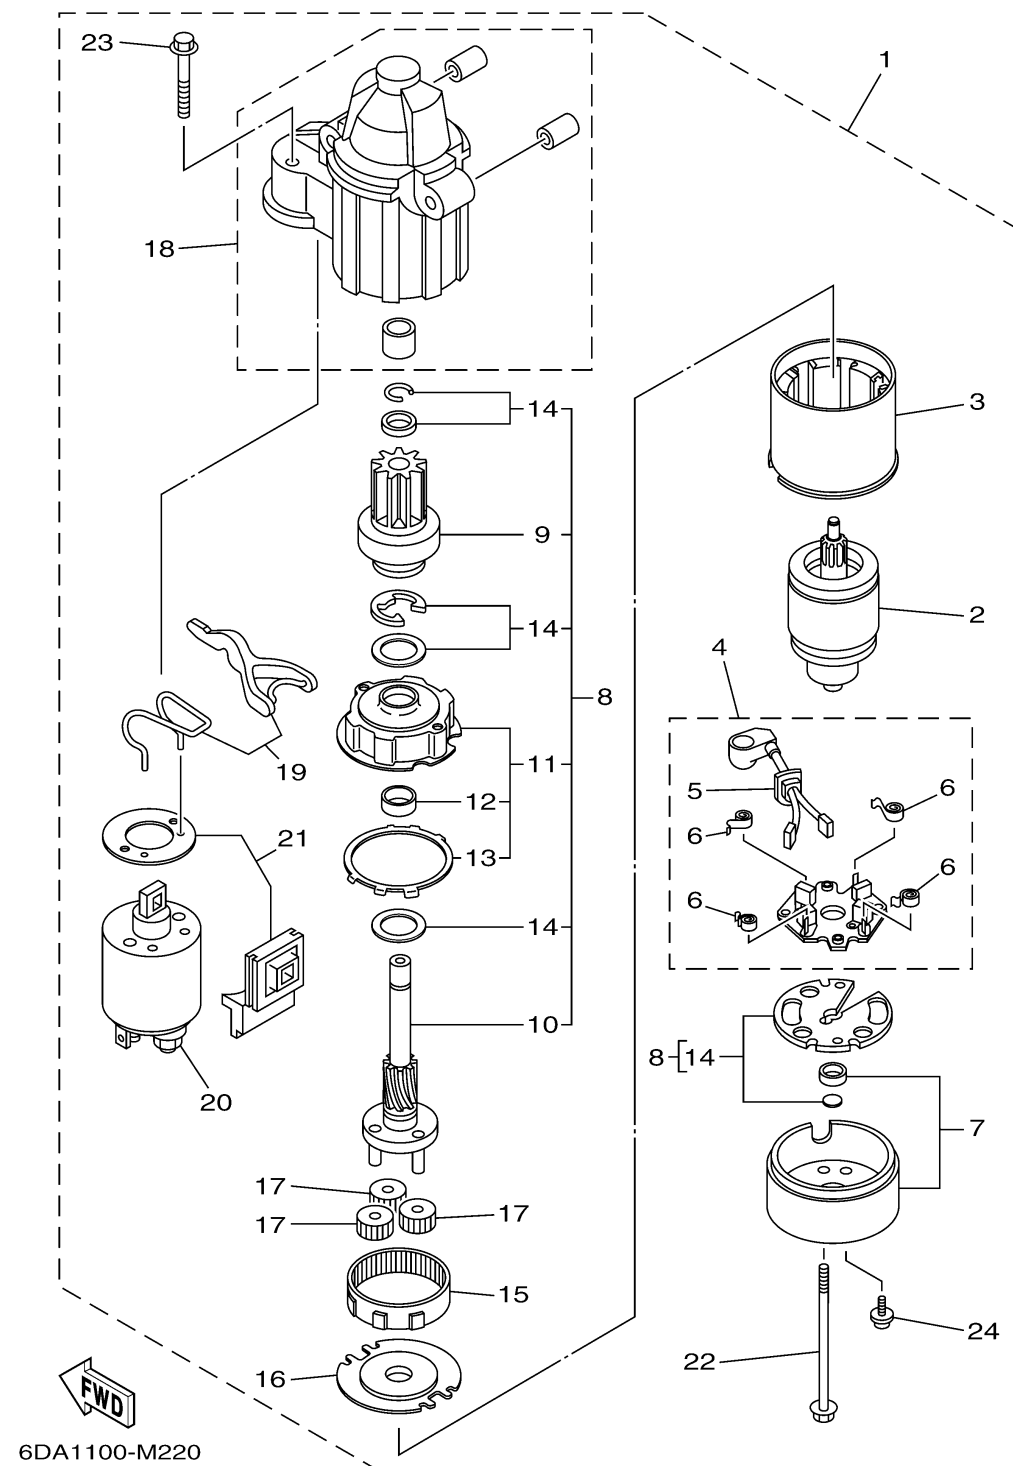

STARTING MOTOR

Ref No.	Part Number	Description	Qty	Remarks
1	6EM-81800-01-00	STARTING MOTOR ASSY	1	
2	67F-81850-00-00	..ARMATURE ASSY	1	
3	67F-81810-00-00	..STATOR ASSY	1	
4	69J-81840-11-00	..BRUSH HOLDER ASSY	1	
5	69J-81801-11-00	...BRUSH SET	1	
6	67F-81813-00-00	...SPRING, BRUSH	4	
7	6CB-81820-00-00	..REAR BRACKET ASSY	1	
8	6CB-81807-00-00	..GEAR ASSY, STARTING MOTOR	1	
9	6CB-81832-00-00	...CLUTCH, OVER RUN	1	
10	6CB-81836-00-00	...SHAFT, PINION	1	
11	67F-81821-00-00	...BRACKET, CENTER 1	1	
12	67F-81841-00-00BEARING	1	
13	67F-8183R-00-00GASKET	1	
14	6CB-81809-00-00	...WASHER KIT	1	
15	67F-81891-00-00	..GEAR, RING	1	WITH 67F-8183R-00
16	67F-81830-00-00	..BRACKET, CENTER 2	1	
17	60V-8183T-00-00	..GEAR, IDLER	3	
18	6CB-81842-00-00	..COVER	1	
19	6C5-81839-00-00	..LEVER ASSY	1	
20	6EM-81941-00-00	..STARTER RELAY ASSY	1	

CONTINUED ON NEXT FRAME >

STARTING MOTOR

Ref No.	Part Number	Description	Qty	Remarks
21	6C5-81869-00-00	..COVER, DUST	1	
22	6CB-81826-00-00	..BOLT	2	
23	69J-81828-00-00	..BOLT 2	2	
24	67F-81846-00-00	..SCREW	2	