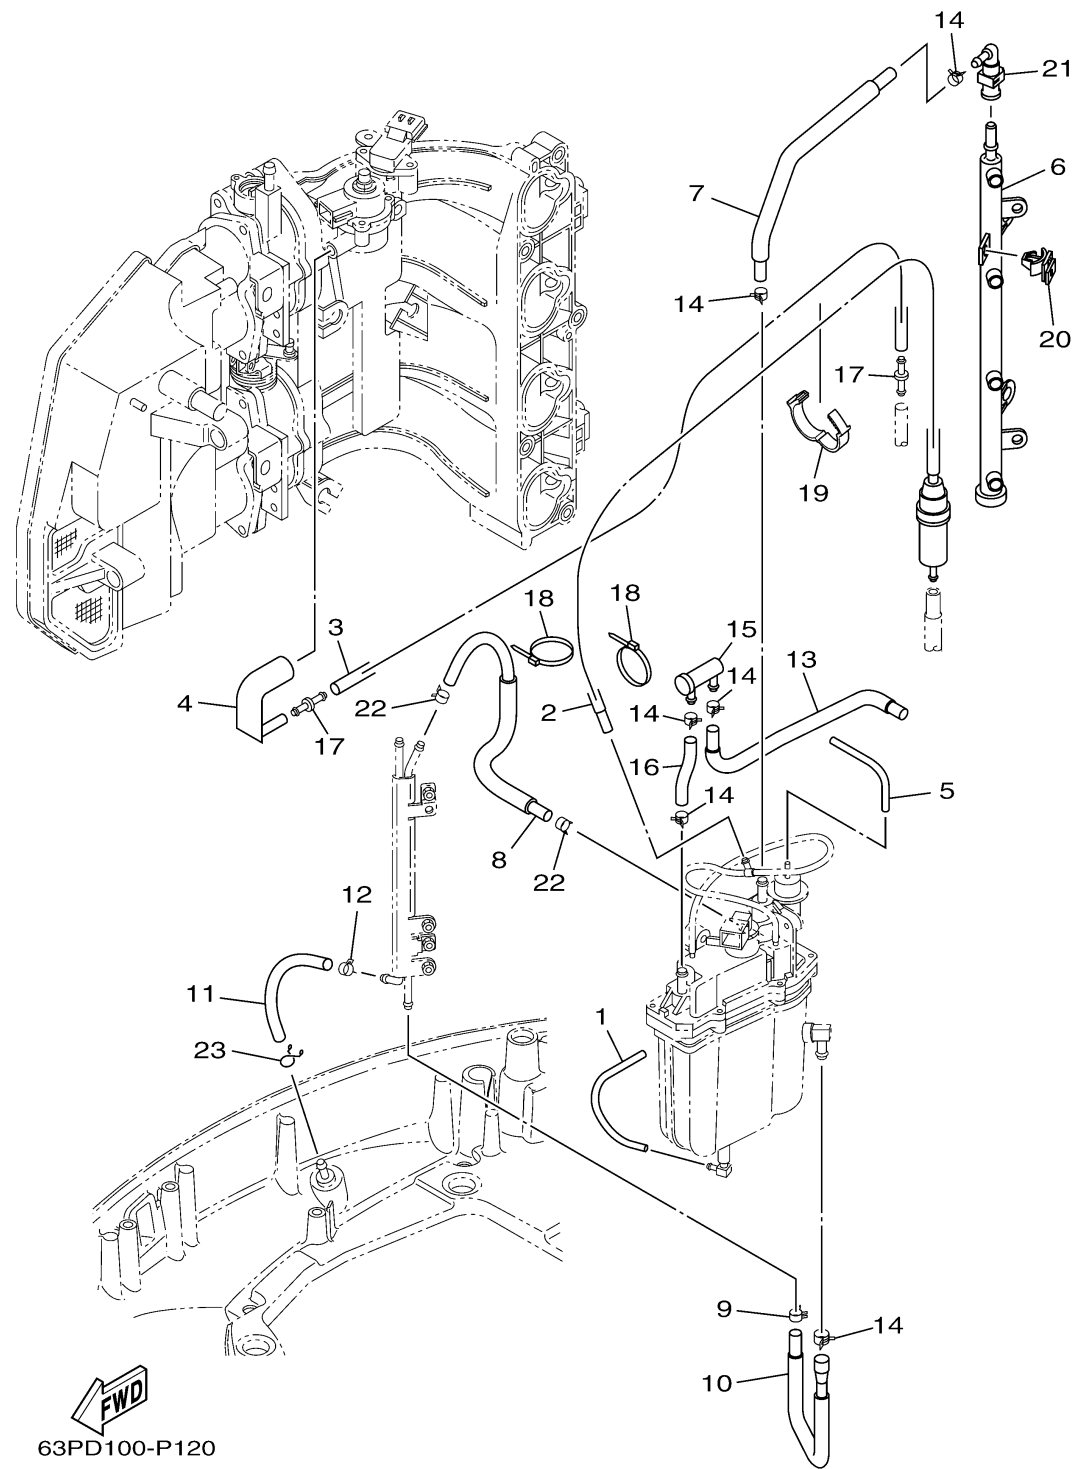

FUEL INJECTION PUMP 2

Ref No.	Part Number	Description	Qty	Remarks
1	63P-14149-00-00	PIPE	1	
2	63P-13971-10-00	PIPE, FUEL 1	1	WITH FILTER
3	63P-13546-00-00	HOSE 2	1	
4	63P-13545-00-00	HOSE 1	1	
5	63P-13532-10-00	HOSE, VACUUM SENSING 3	1	
6	63P-13160-10-00	DELIVERY PIPE ASSY 1	1	
7	63P-13974-40-00	PIPE, FUEL 4	1	
8	63P-13976-50-00	PIPE, FUEL 6	1	
9	68V-2411M-01-00	CLIP	1	
10	63P-24317-40-00	PIPE 7	1	
11	63P-2247B-10-00	HOSE 2	1	
12	68V-24519-01-00	CLIP	1	
13	63P-24325-50-00	PIPE 14	1	
14	68V-13577-01-00	.CLIP	6	
15	69J-24501-10-00	FILTER, FUEL	1	
16	63P-13975-50-00	PIPE, FUEL 5	1	
17	6P2-13758-00-00	PIPE, JOINT	2	
18	68V-2481H-00-00	CLAMP	2	
19	90464-26001-00	CLAMP	1	
20	90464-12002-00	CLAMP	1	

CONTINUED ON NEXT FRAME >

FUEL INJECTION PUMP 2

63PD100-P120

Ref No.	Part Number	Description	Qty	Remarks
21	6AW-24300-01-00	FUEL PIPE JOINT	1	
22	63P-24519-01-00	CLIP	2	
23	90467-09M09-00	CLIP	1	