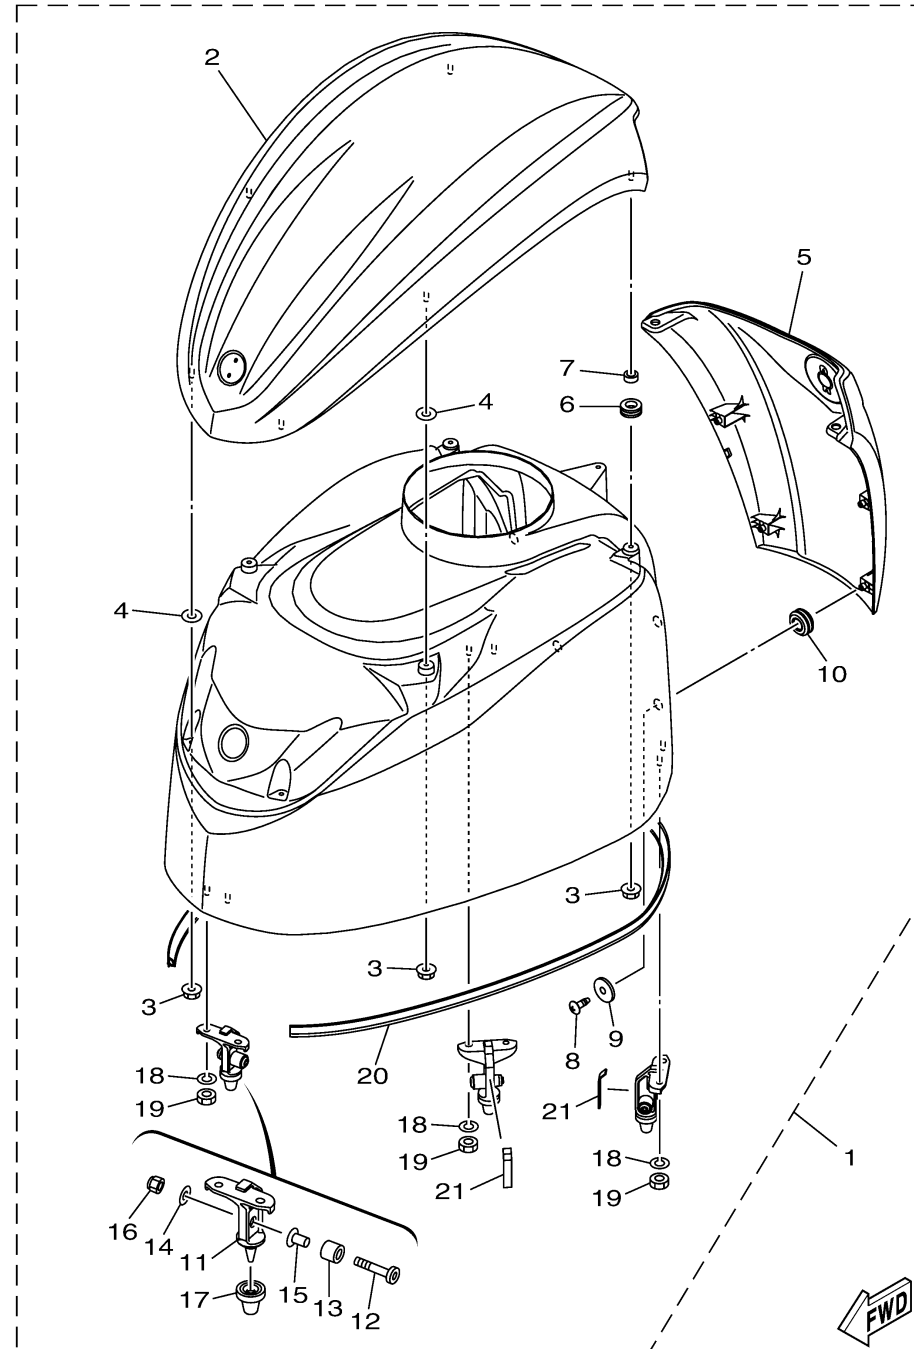

# TOP COWLING 2

6KA1100-V030

Ref No.	Part Number	Description	Qty	Remarks
1	6KA-42610-10-00	TOP COWLING ASSY	0	
2	6KA-42613-00-00	..MOLDING, AIR DUCT	0	
3	90179-06M28-00	..NUT	0	
4	6CB-42545-00-00	...WASHER, PLAIN	0	
5	6KA-42625-00-00	..PANEL, REAR	0	
6	90480-13004-00	...GROMMET	0	
7	90387-07054-00	...COLLAR	0	
8	97780-50016-00	...SCREW, TAPPING	0	
9	90201-053R1-00	...WASHER, PLATE	0	
10	90480-16009-00	...GROMMET	0	
11	6CB-42647-A0-00	...HOLDER, CLAMP BAND	0	
12	90111-08078-00	...BOLT,HEX. SOCKET BUTTON	0	
13	90387-10094-00	...COLLAR	0	
14	92990-08600-00	...WASHER, PLATE	0	
15	90387-08M45-00	...COLLAR	0	
16	95780-08300-00	..NUT, FLANGE	0	
17	6AW-42663-01-00	...DAMPER 2	0	
18	92990-06100-00	..WASHER, SPRING	0	
19	95380-06600-00	..NUT, HEXAGON	0	
20	6CB-42628-00-00	...SEAL	0	

# TOP COWLING 2

Ref No.	Part Number	Description	Qty	Remarks
21	6CB-42134-01-00	...COVER	0	

6KA1100-V030