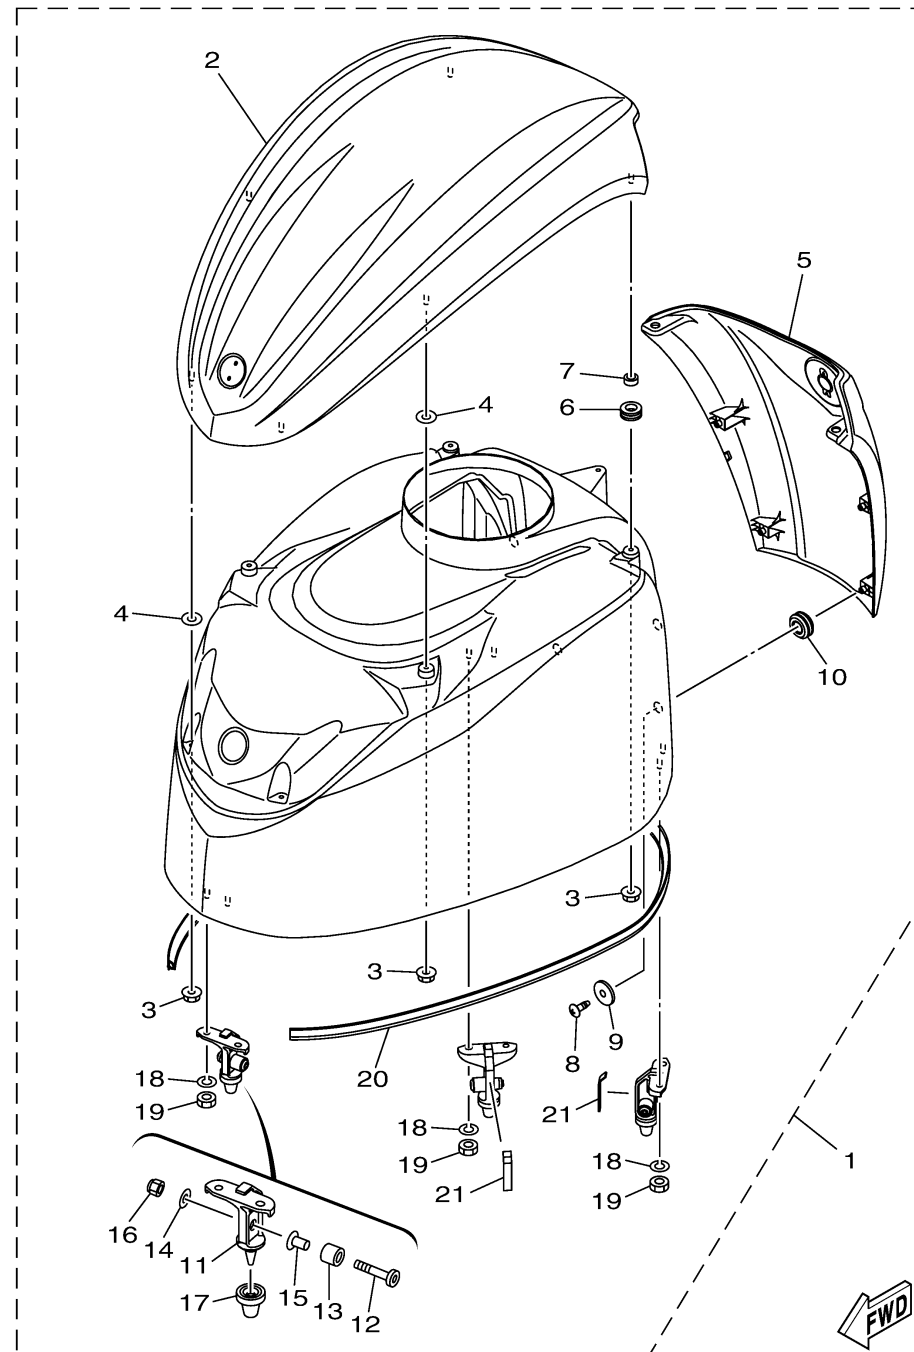

# TOP COWLING 2

6KA1100-V030

Ref No.	Part Number	Description	Qty	Remarks
1	6KA-42610-10-00	TOP COWLING ASSY	0	
2	6KA-42613-00-00	..MOLDING, AIR DUCT	0	
3	90179-06M28-00	..NUT	0	
4	6CB-42545-00-00	...WASHER, PLAIN	0	
5	6KA-42625-00-00	..PANEL, REAR	0	
6	90480-13004-00	...GROMMET	0	
7	90387-07054-00	...COLLAR	0	
8	97780-50016-00	...SCREW, TAPPING	0	
9	90201-053R1-00	...WASHER, PLATE	0	
10	90480-16009-00	...GROMMET	0	
11	6CB-42647-A0-00	...HOLDER, CLAMP BAND	0	
12	90111-08078-00	...BOLT,HEX. SOCKET BUTTON	0	
13	90387-10094-00	...COLLAR	0	
14	92990-08600-00	...WASHER, PLATE	0	
15	90387-08M45-00	...COLLAR	0	
16	95780-08300-00	..NUT, FLANGE	0	
17	6AW-42663-01-00	...DAMPER 2	0	
18	92990-06100-00	..WASHER, SPRING	0	
19	95380-06600-00	..NUT, HEXAGON	0	
20	6CB-42628-00-00	...SEAL	0	

# TOP COWLING 2

Ref No.	Part Number	Description	Qty	Remarks
21	6CB-42134-01-00	...COVER	0	

6KA1100-V030