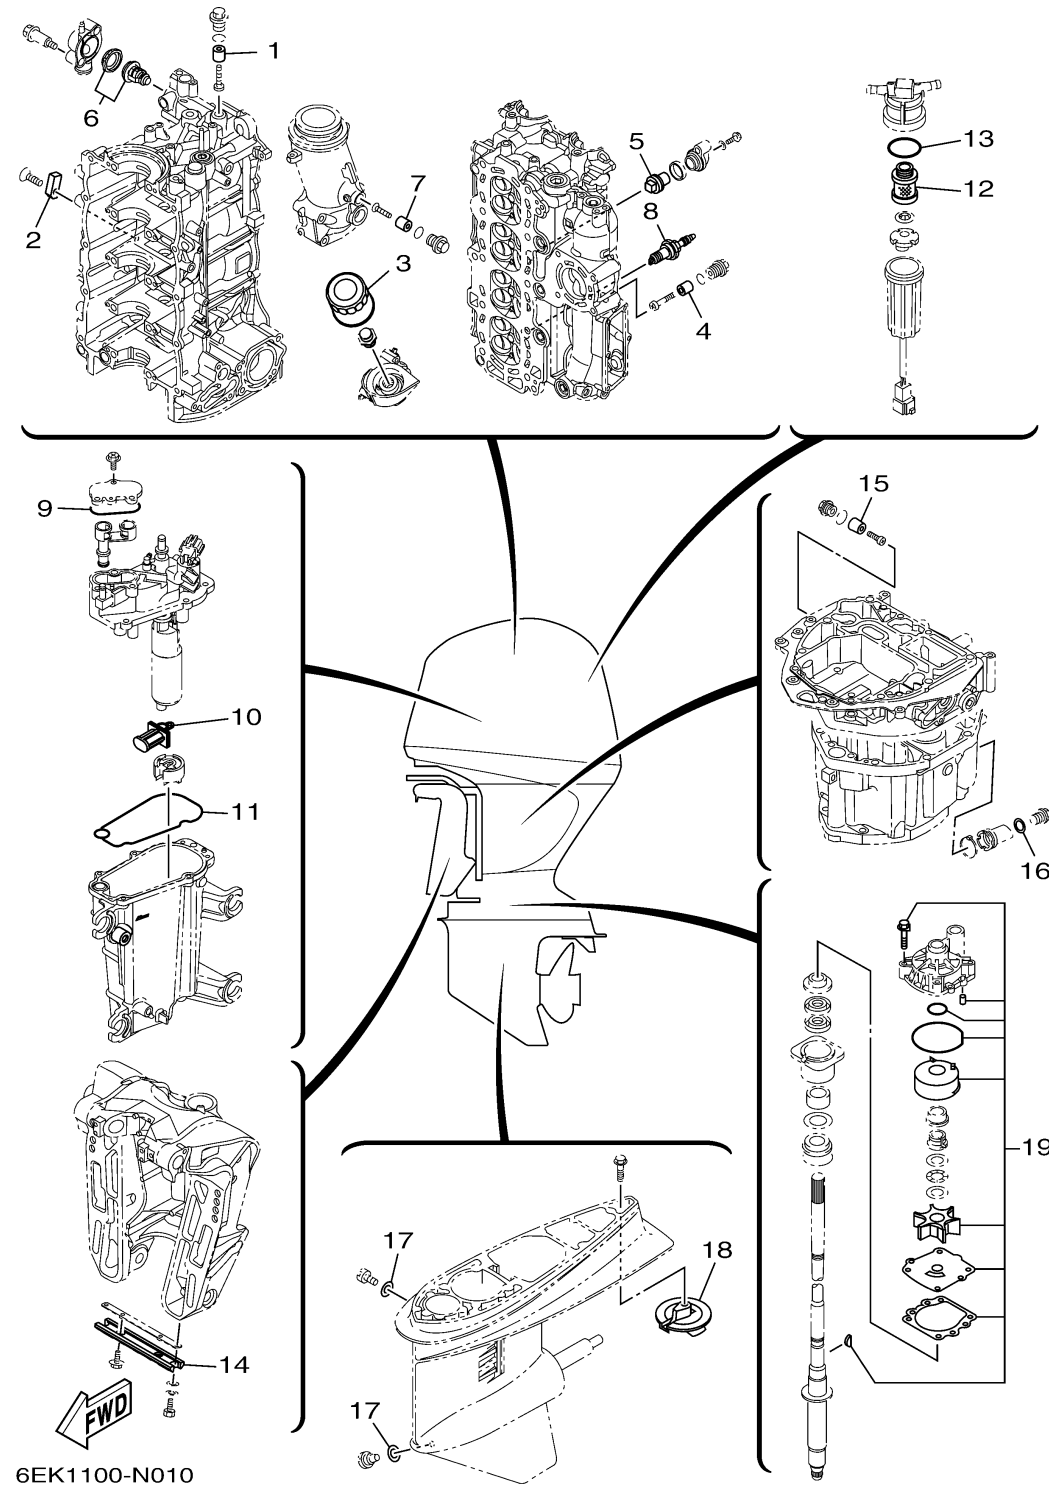

SCHEDULED SERVICE PARTS

Ref No.	Part Number	Description	Qty	Remarks
1	6G8-11325-00-00	ANODE	1	
2	63P-11325-01-00	ANODE	1	
3	5GH-13440-71-00	ELEMENT ASSY, OIL CLEANER	1	
4	6G8-11325-00-00	ANODE	1	
5	67F-11325-01-00	.ANODE	1	
6	6EK-12411-00-00	THERMOSTAT	1	
7	6EK-11325-00-00	ANODE	1	
8	LKR-6E000-00-00	PLUG, SPARK (NGK LKR6E 9N)	4	
9	6CB-13016-00-00	.O-RING	1	
10	63P-13915-00-00	FILTER	1	
11	6CB-14984-00-00	GASKET, FLOAT CHAMBER	1	
12	6D8-24563-00-00	.ELEMENT, FILTER	1	
13	6D8-24564-00-00	.GASKET	1	
14	6H1-45251-03-00	ANODE	1	
15	6G8-11325-00-00	ANODE	1	
16	90430-14M09-00	GASKET	1	
17	90430-08003-00	. GASKET	2	EXCEPT JET-DRIVE
18	6E5-45371-01-00	TAB-TRIM	1	EXCEPT JET-DRIVE
19	68V-W0078-01-00	WATER PUMP REPAIR KIT	1	EXCEPT JET-DRIVE