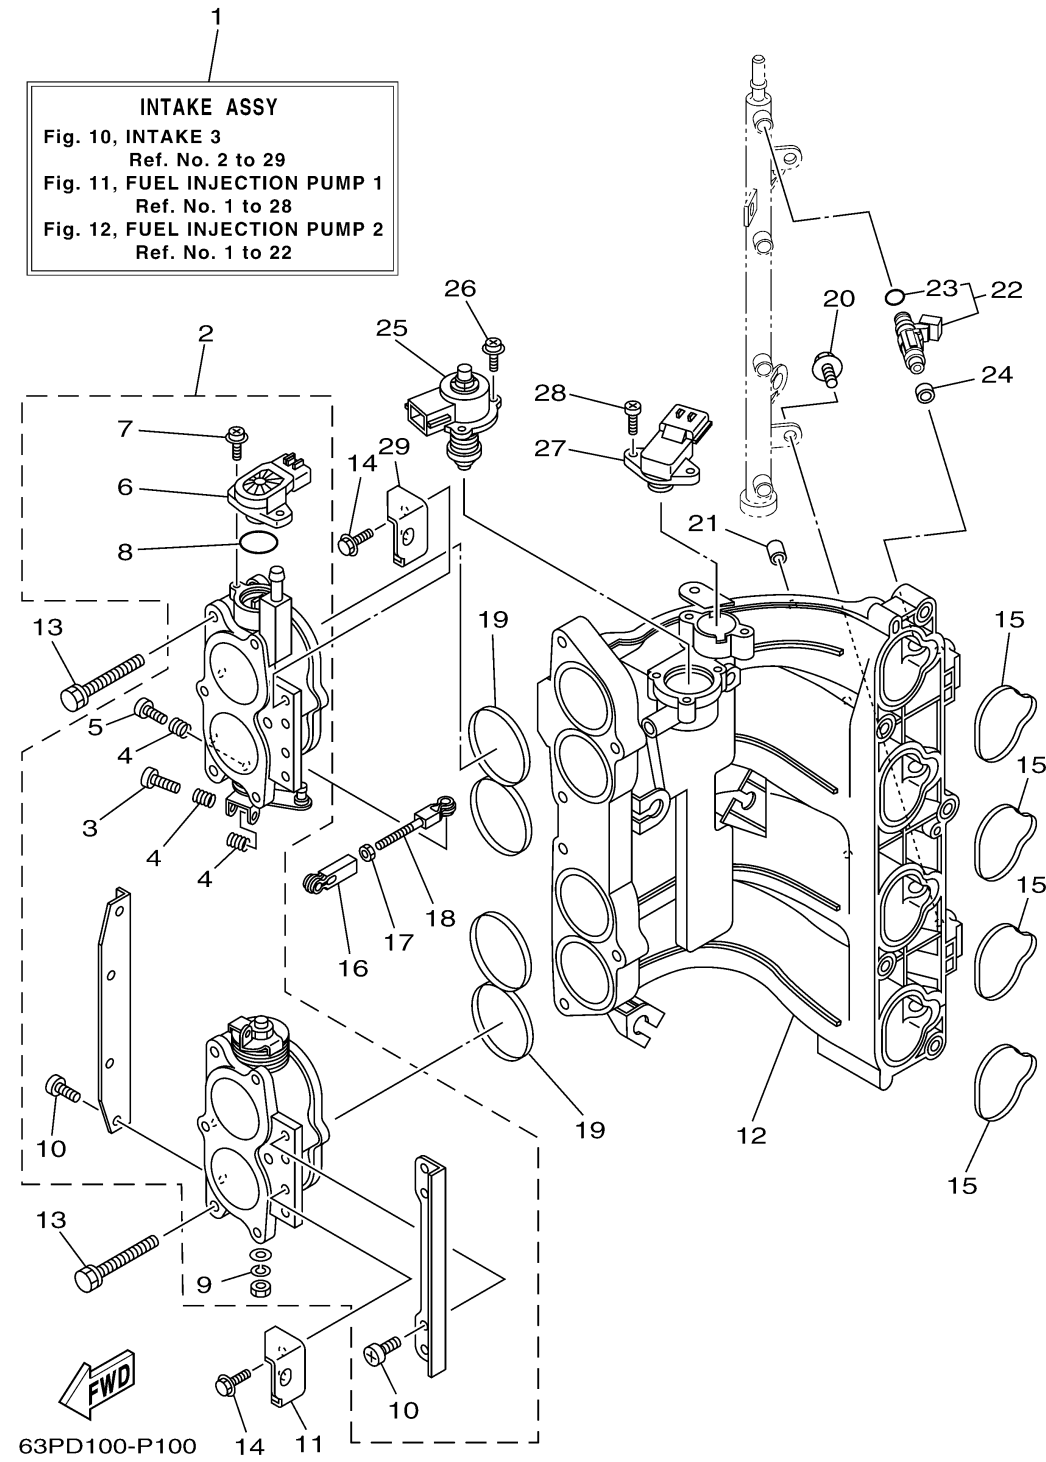

INTAKE 3

Ref No.	Part Number	Description	Qty	Remarks
1	63P-14200-87-00	INTAKE ASSY	1	
2	63P-13751-21-00	BODY, THROTTLE 1	1	
3	69J-14321-00-00	..SCREW, THROTTLE	1	
4	68V-14331-00-00	..SPRING, THROTTLE VALVE	3	
5	68V-14323-00-00	..SCREW, AIR ADJUSTING	1	
6	6S1-85885-01-00	..THROTTLE SENSOR ASSY	1	
7	68V-81145-01-00	..SCREW 1	2	
8	68V-8182L-00-00	..O-RING 1	1	
9	68V-14356-00-00	..WASHER, SPRING	1	
10	68V-14565-00-00	..SCREW	8	
11	63P-14291-00-00	BRACKET 1	1	
12	63P-13641-10-00	MANIFOLD, INTAKE 1	1	
13	63P-14496-00-00	BOLT	6	
14	97E95-06516-00	BOLT, HEXAGON W/W DEEP RECESS	4	
15	63P-13645-00-00	GASKET, MANIFOLD 1	4	
16	6H4-41237-00-00	JOINT, LINK	1	
17	95380-05700-00	NUT	1	
18	682-41238-01-00	JOINT, LINK	1	
19	63P-13557-00-00	GASKET	2	
20	6P2-14446-00-00	BOLT	2	

CONTINUED ON NEXT FRAME >

INTAKE 3

Ref No.	Part Number	Description	Qty	Remarks
21	63P-13643-00-00	.COVER, MANIFOLD	4	
22	63P-13761-01-00	INJECTOR	4	
23	68V-1416A-00-00	.O-RING	1	
24	68V-13766-00-00	RUBBER, INJECTOR	4	
25	63P-1312A-02-00	VALVE, CONTROL	1	
26	68V-81146-01-00	SCREW 2	3	
27	63P-82380-00-00	SENSOR, PRESSURE	1	
28	68V-81147-00-00	.SCREW 3	2	
29	63P-14292-00-00	BRACKET 2	1	