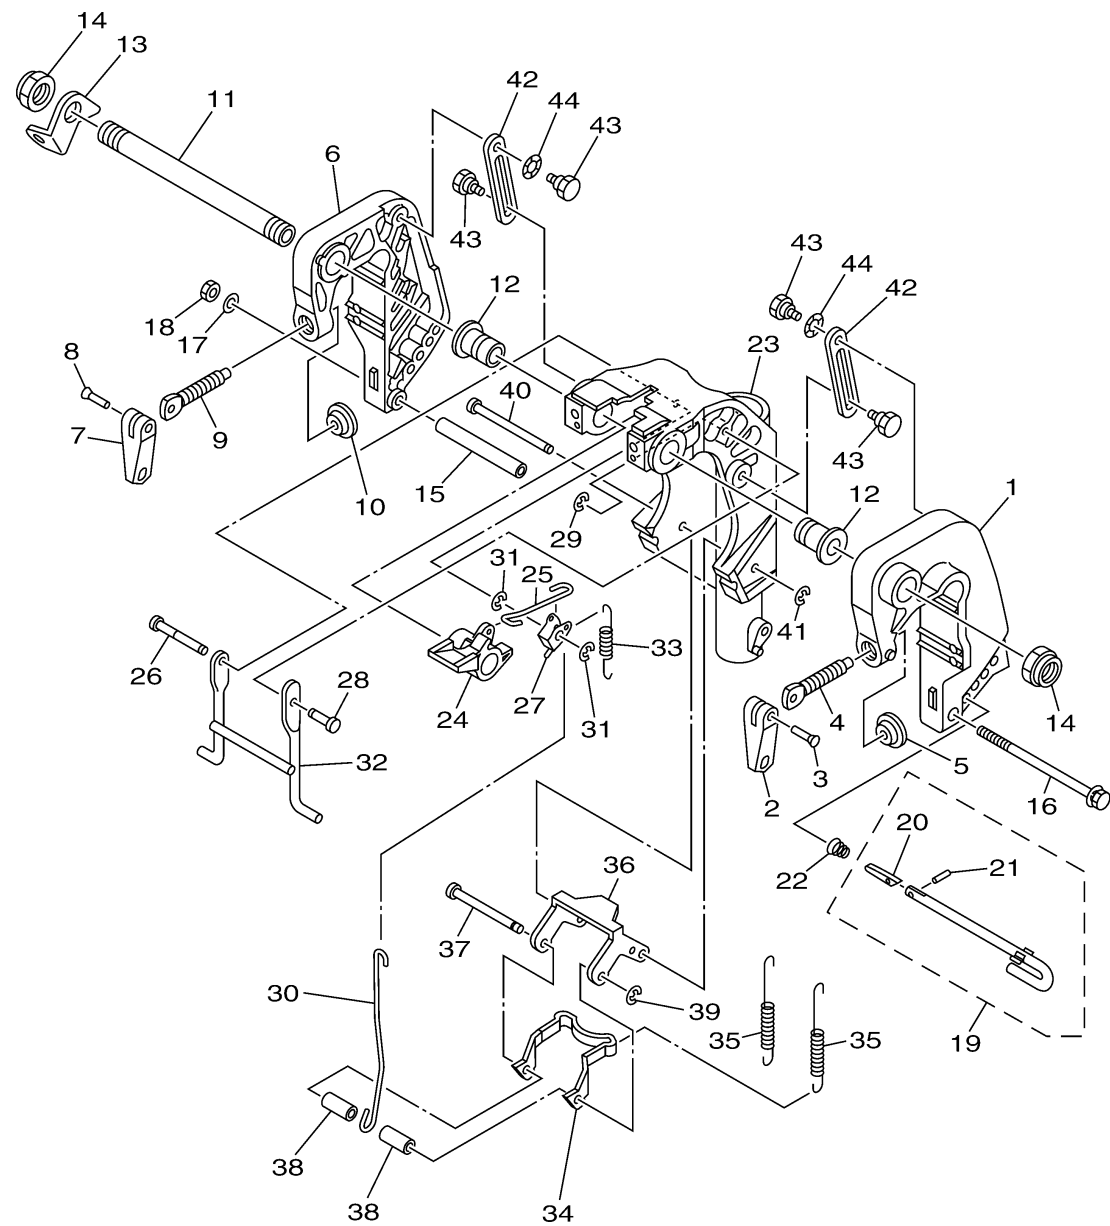

FWD
6AH8700-M240

BRACKET 1

Ref No.	Part Number	Description	Qty	Remarks
1	6AH-43111-00-8D	BRACKET, CLAMP 1	1	
2	6E0-43118-01-00	HANDLE, TRANSOM CLAMP	1	
3	90243-04M01-00	PIN	1	
4	6E7-43116-00-00	SCREW, TRANSOM CLAMP	1	
5	648-43114-01-00	PAD, TRANSOM CLAMP	1	
6	6AH-43112-00-8D	BRACKET, CLAMP 2	1	
7	6E0-43118-01-00	HANDLE, TRANSOM CLAMP	1	
8	90243-04M01-00	PIN	1	
9	6E7-43116-00-00	SCREW, TRANSOM CLAMP	1	
10	648-43114-01-00	PAD, TRANSOM CLAMP	1	
11	63W-43131-01-00	BOLT, CLAMP BRACKET	1	
12	90386-22MA4-00	BUSH	2	
13	66R-43113-00-00	PLATE, CLAMP BRACKET	1	
14	90185-22043-00	NUT, SELF-LOCKING	2	
15	90387-06M13-00	COLLAR	1	
16	90101-06M18-00	BOLT	1	
17	92995-06600-00	WASHER	1	
18	95380-06700-00	NUT	1	
19	6L2-43160-01-00	TILT ROD ASSY	1	
20	689-43165-00-00	..PLATE, TILT LOCK	1	

CONTINUED ON NEXT FRAME >

FWD
6AH8700-M240

BRACKET 1

Ref No.	Part Number	Description	Qty	Remarks
21	91690-30008-00	. .PIN, SPRING	1	
22	90502-10M07-00	SPRING, CONICAL	1	
23	6AH-43311-10-8D	BRACKET, SWIVEL 1	0	L(22.1")
23	6AH-43311-00-8D	BRACKET, SWIVEL 1	1	S(17.1")
24	6DR-43631-00-00	LEVER, TILT	1	
25	6DR-43616-00-00	ROD, TILT LOCK	1	
26	6AH-43646-10-00	SHAFT, LEVER	1	
27	6DR-43641-00-00	LEVER, TILT	1	
28	6AH-43191-10-00	SHAFT, STOPPER	1	
29	99080-05600-00	CIRCLIP	1	
30	6AH-43617-00-00	ROD, TILT LOCK	1	
31	99080-05600-00	CIRCLIP	2	
32	6AH-43350-00-00	RECEIVER ASSY	1	
33	90506-18014-00	SPRING, TENSION	1	
34	6AH-43614-00-00	PLATE, TILT LOCK	1	
35	90506-20020-00	SPRING, TENSION	2	
36	6AH-43615-00-00	PLATE, TILT LOCK	1	
37	68T-43611-00-00	SHAFT, TILT LOCK	1	
38	90387-06138-00	COLLAR	2	
39	93430-04M03-00	CIRCLIP	1	

CONTINUED ON NEXT FRAME >

BRACKET 1

Ref No.	Part Number	Description	Qty	Remarks
40	68T-43659-00-00	SHAFT, REVERSE LOCK	1	
41	99080-05600-00	CIRCLIP	1	
42	6AH-43627-00-00	STOPPER	2	
43	90109-06M84-00	BOLT	4	
44	90206-10M24-00	WASHER, WAVE	2	

6AH8700-M240