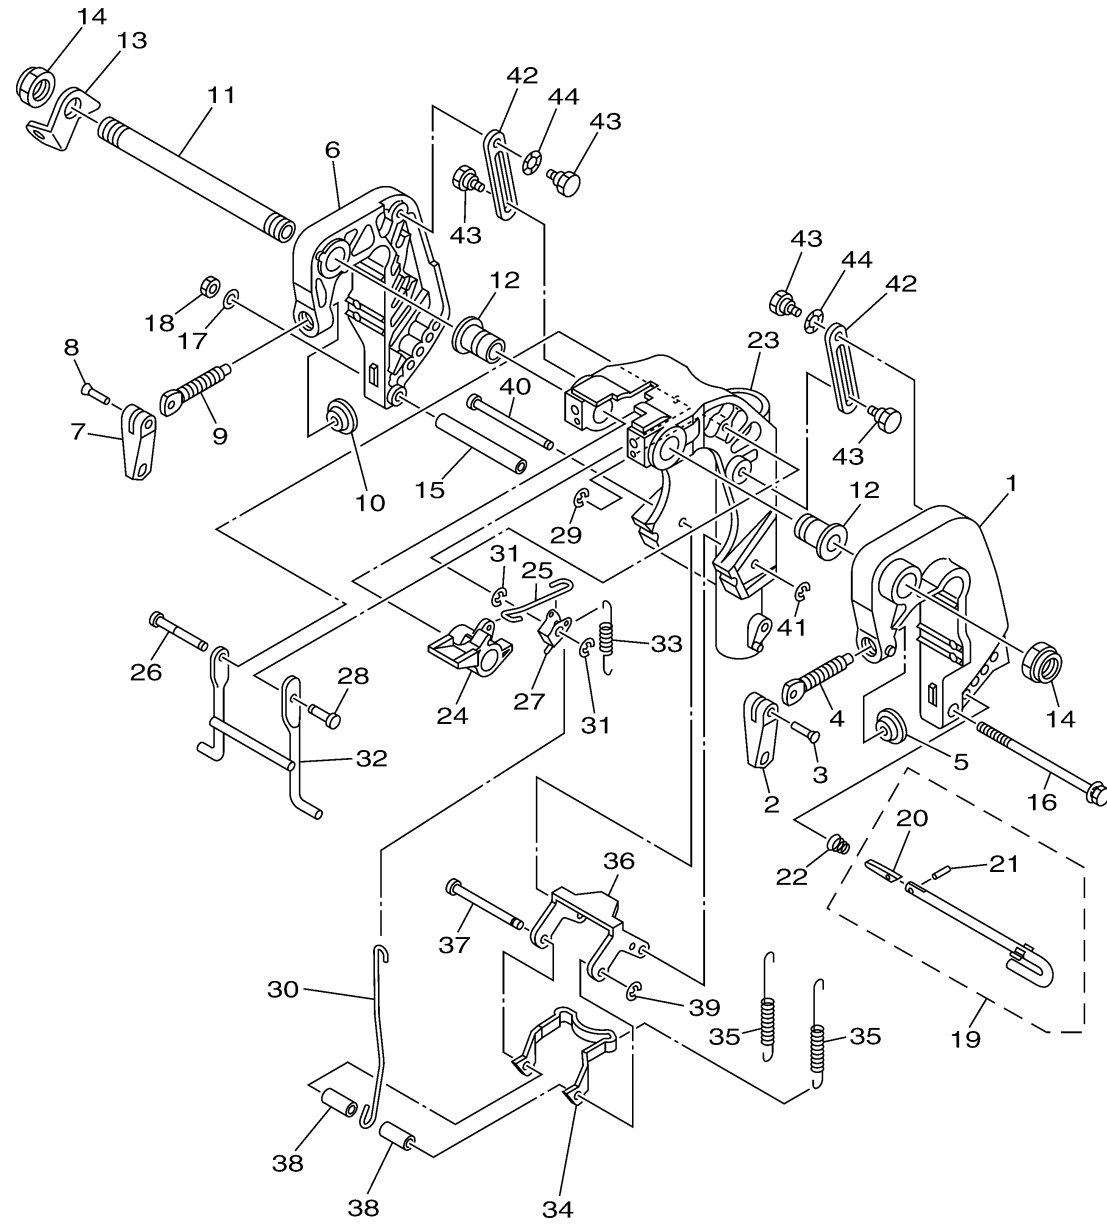

FWD
6AH8700-M240

BRACKET 1

Ref No.	Part Number	Description	Qty	Remarks
1	6AH-43111-00-8D	BRACKET, CLAMP 1	1	
2	6E0-43118-01-00	HANDLE, TRANSOM CLAMP	1	
3	90243-04M01-00	PIN	1	
4	6E7-43116-00-00	SCREW, TRANSOM CLAMP	1	
5	648-43114-01-00	PAD, TRANSOM CLAMP	1	
6	6AH-43112-00-8D	BRACKET, CLAMP 2	1	
7	6E0-43118-01-00	HANDLE, TRANSOM CLAMP	1	
8	90243-04M01-00	PIN	1	
9	6E7-43116-00-00	SCREW, TRANSOM CLAMP	1	
10	648-43114-01-00	PAD, TRANSOM CLAMP	1	
11	63W-43131-01-00	BOLT, CLAMP BRACKET	1	
12	90386-22MA4-00	BUSH	2	
13	66R-43113-00-00	PLATE, CLAMP BRACKET	1	
14	90185-22043-00	NUT, SELF-LOCKING	2	
15	90387-06M13-00	COLLAR	1	
16	90101-06M18-00	BOLT	1	
17	92995-06600-00	WASHER	1	
18	95380-06700-00	NUT	1	
19	6L2-43160-01-00	TILT ROD ASSY	1	
20	689-43165-00-00	..PLATE, TILT LOCK	1	

CONTINUED ON NEXT FRAME >

FWD
6AH8700-M240

BRACKET 1

Ref No.	Part Number	Description	Qty	Remarks
21	91690-30008-00	. .PIN, SPRING	1	
22	90502-10M07-00	SPRING, CONICAL	1	
23	6AH-43311-10-8D	BRACKET, SWIVEL 1	0	L(22.1")
23	6AH-43311-00-8D	BRACKET, SWIVEL 1	1	S(17.1")
24	6DR-43631-00-00	LEVER, TILT	1	
25	6DR-43616-00-00	ROD, TILT LOCK	1	
26	6AH-43646-10-00	SHAFT, LEVER	1	
27	6DR-43641-00-00	LEVER, TILT	1	
28	6AH-43191-10-00	SHAFT, STOPPER	1	
29	99080-05600-00	CIRCLIP	1	
30	6AH-43617-00-00	ROD, TILT LOCK	1	
31	99080-05600-00	CIRCLIP	2	
32	6AH-43350-00-00	RECEIVER ASSY	1	
33	90506-18014-00	SPRING, TENSION	1	
34	6AH-43614-00-00	PLATE, TILT LOCK	1	
35	90506-20020-00	SPRING, TENSION	2	
36	6AH-43615-00-00	PLATE, TILT LOCK	1	
37	68T-43611-00-00	SHAFT, TILT LOCK	1	
38	90387-06138-00	COLLAR	2	
39	93430-04M03-00	CIRCLIP	1	

CONTINUED ON NEXT FRAME >

BRACKET 1

Ref No.	Part Number	Description	Qty	Remarks
40	68T-43659-00-00	SHAFT, REVERSE LOCK	1	
41	99080-05600-00	CIRCLIP	1	
42	6AH-43627-00-00	STOPPER	2	
43	90109-06M84-00	BOLT	4	
44	90206-10M24-00	WASHER, WAVE	2	