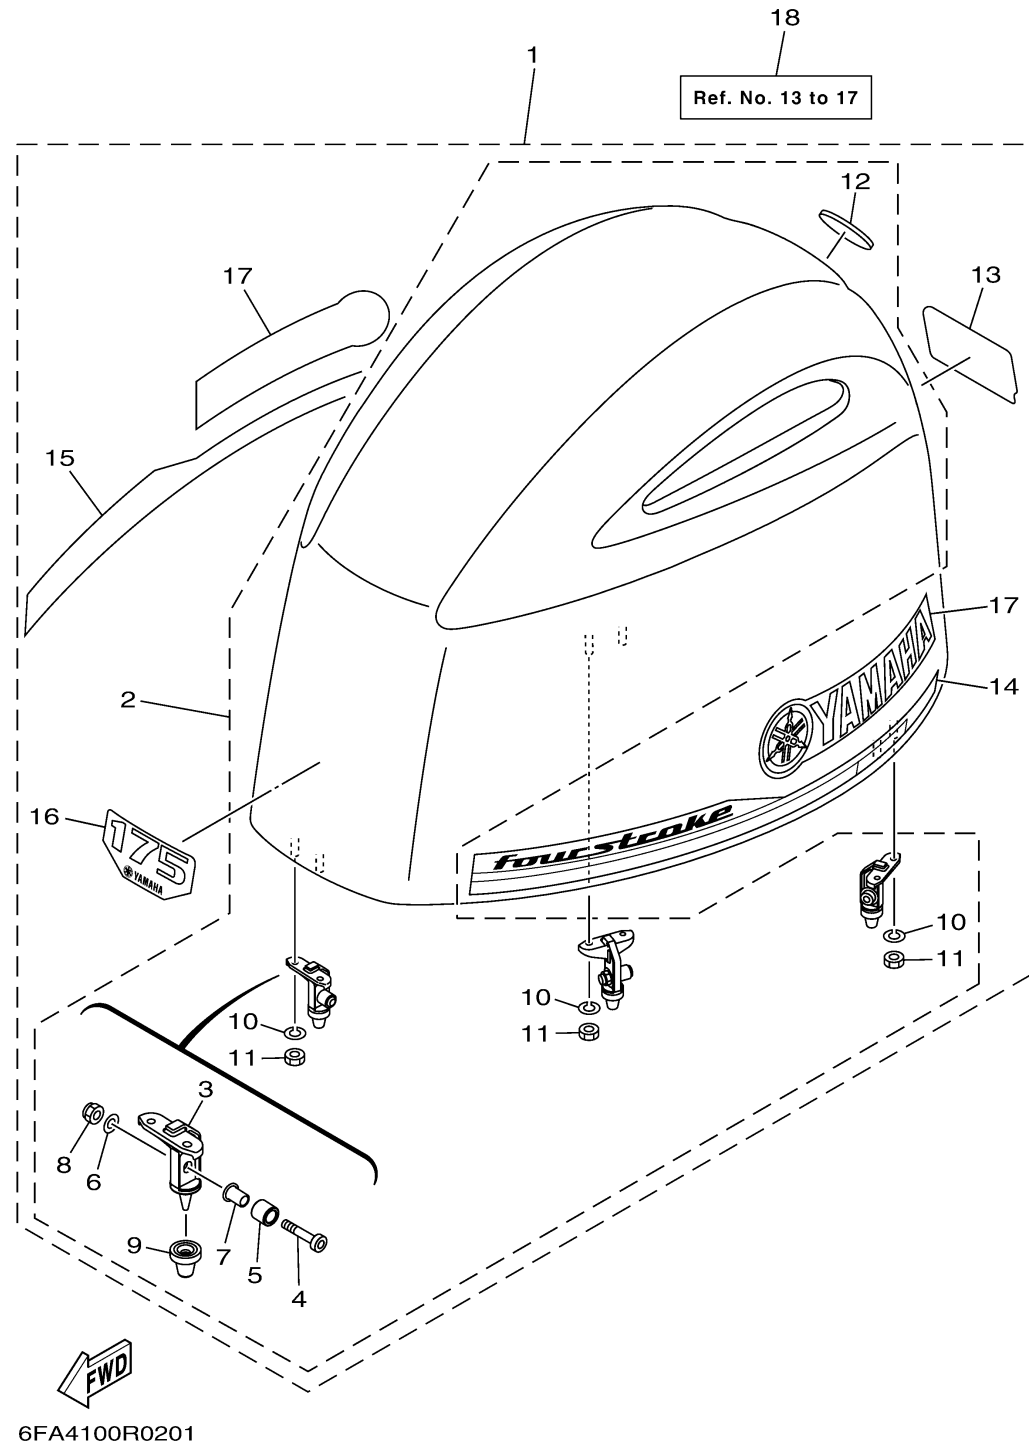

TOP COWLING

Ref No.	Part Number	Description	Qty	Remarks
1	6FA-42610-03-00	TOP COWLING ASSY	1	
1	6FA-42610-11-CE	TOP COWLING ASSY	0	WHITE
2	6DA-4261A-03-CE	. TOP COWLING W/O GRAPHICS	0	WHITE
2	6DA-4261A-03-00	. TOP COWLING W/O GRAPHICS	1	
3	6CB-42647-A0-00	...HOLDER, CLAMP BAND	3	
4	90111-08078-00	...BOLT, HEXAGON SOCKET BUTTON	3	
5	90387-10094-00	...COLLAR	3	
6	92990-08600-00	...WASHER, PLATE	3	
7	90387-08M45-00	...COLLAR	3	
8	95780-08300-00	...NUT, FLANGE	3	
9	6AW-42663-01-00	...DAMPER 2	3	
10	92990-06100-00	.. WASHER, SPRING	6	
11	95380-06600-00	.. NUT, HEXAGON	6	
12	6DA-42697-00-00	...TUNING FORK MARK	1	
13	6FA-42678-00-00	. GRAPHIC, REAR	1	
13	6FA-42678-10-00	. GRAPHIC, REAR	0	FOR WHITE COWLING
14	6DA-42675-10-00	. GRAPHIC, SIDE 1	0	FOR WHITE COWLING
14	6DA-42675-00-00	. GRAPHIC, SIDE 1	1	
15	6DA-42676-10-00	. GRAPHIC, SIDE 2	0	FOR WHITE COWLING
15	6DA-42676-00-00	. GRAPHIC, SIDE 2	1	

CONTINUED ON NEXT FRAME >

TOP COWLING

Ref No.	Part Number	Description	Qty	Remarks
16	6FA-42677-10-00	. GRAPHIC, FRONT	0	FOR WHITE COWLING
16	6FA-42677-00-00	. GRAPHIC, FRONT	1	
17	63P-42681-30-00	. MARK, COWLING	0	FOR WHITE COWLING
17	63P-42681-20-00	. MARK, COWLING	2	
18	6FA-W4267-00-00	GRAPHIC SET, TOP COWLING	1	AP FOR USA
18	6FA-W4267-20-00	GRAPHIC SET, TOP COWLING	0	AP FOR USA(WHITE)