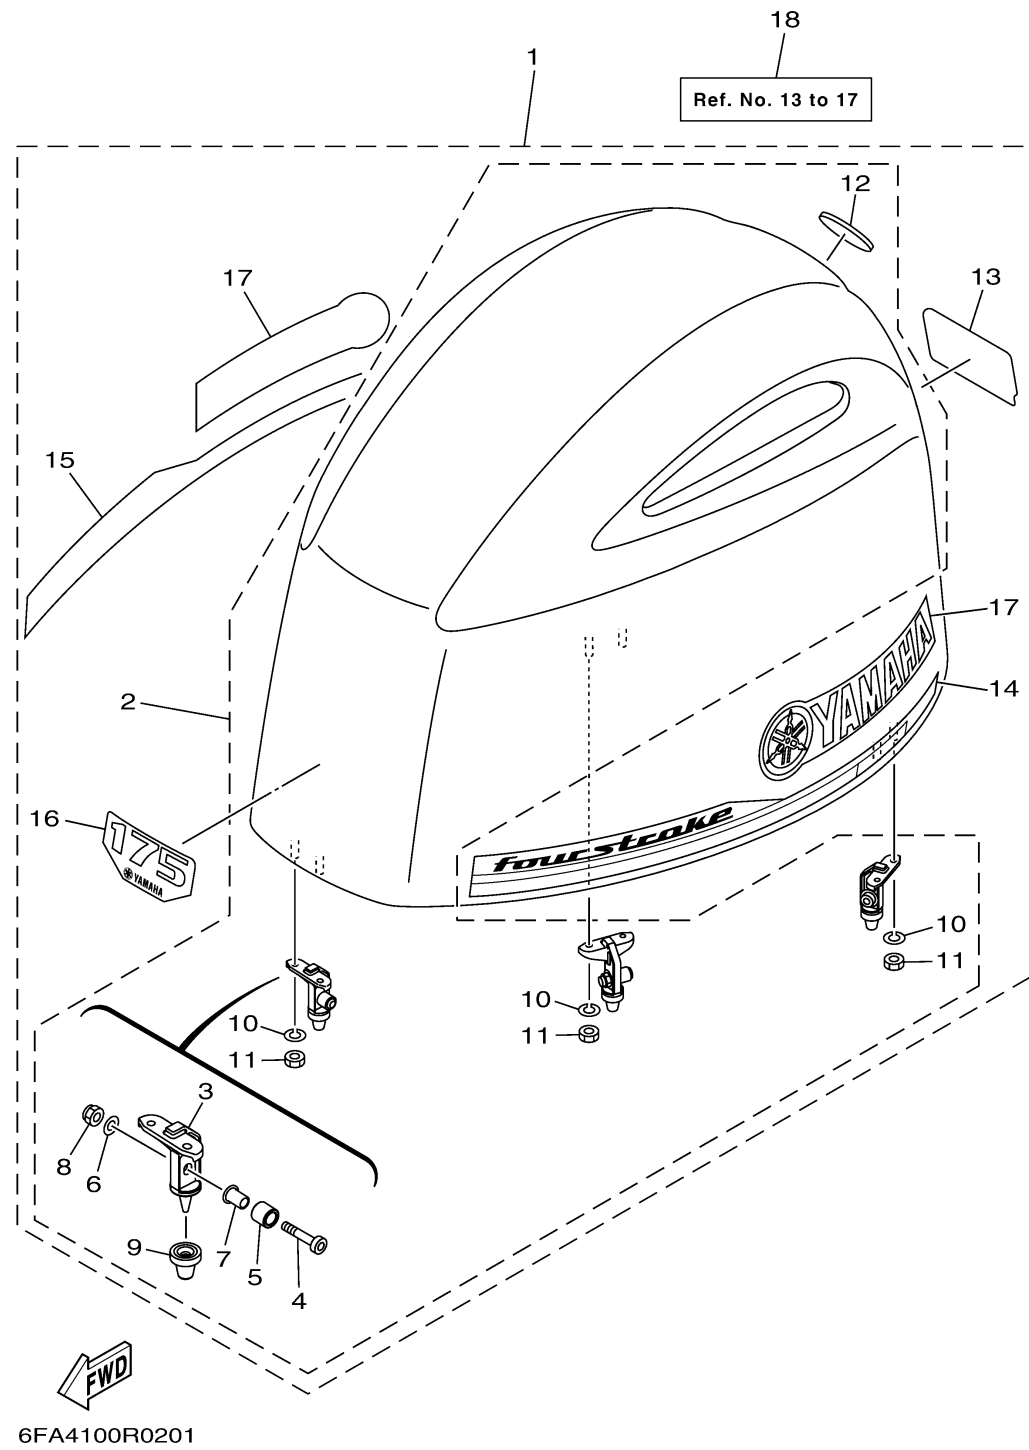

TOP COWLING

Ref No.	Part Number	Description	Qty	Remarks
1	6FA-42610-03-00	TOP COWLING ASSY	1	
1	6FA-42610-11-CE	TOP COWLING ASSY	0	WHITE
2	6DA-4261A-03-CE	. TOP COWLING W/O GRAPHICS	0	WHITE
2	6DA-4261A-03-00	. TOP COWLING W/O GRAPHICS	1	
3	6CB-42647-A0-00	...HOLDER, CLAMP BAND	3	
4	90111-08078-00	...BOLT, HEXAGON SOCKET BUTTON	3	
5	90387-10094-00	...COLLAR	3	
6	92990-08600-00	...WASHER, PLATE	3	
7	90387-08M45-00	...COLLAR	3	
8	95780-08300-00	...NUT, FLANGE	3	
9	6AW-42663-01-00	...DAMPER 2	3	
10	92990-06100-00	.. WASHER, SPRING	6	
11	95380-06600-00	.. NUT, HEXAGON	6	
12	6DA-42697-00-00	...TUNING FORK MARK	1	
13	6FA-42678-00-00	. GRAPHIC, REAR	1	
13	6FA-42678-10-00	. GRAPHIC, REAR	0	FOR WHITE COWLING
14	6DA-42675-10-00	. GRAPHIC, SIDE 1	0	FOR WHITE COWLING
14	6DA-42675-00-00	. GRAPHIC, SIDE 1	1	
15	6DA-42676-10-00	. GRAPHIC, SIDE 2	0	FOR WHITE COWLING
15	6DA-42676-00-00	. GRAPHIC, SIDE 2	1	

CONTINUED ON NEXT FRAME >

TOP COWLING

Ref No.	Part Number	Description	Qty	Remarks
16	6FA-42677-10-00	. GRAPHIC, FRONT	0	FOR WHITE COWLING
16	6FA-42677-00-00	. GRAPHIC, FRONT	1	
17	63P-42681-30-00	. MARK, COWLING	0	FOR WHITE COWLING
17	63P-42681-20-00	. MARK, COWLING	2	
18	6FA-W4267-00-00	GRAPHIC SET, TOP COWLING	1	AP FOR USA
18	6FA-W4267-20-00	GRAPHIC SET, TOP COWLING	0	AP FOR USA(WHITE)