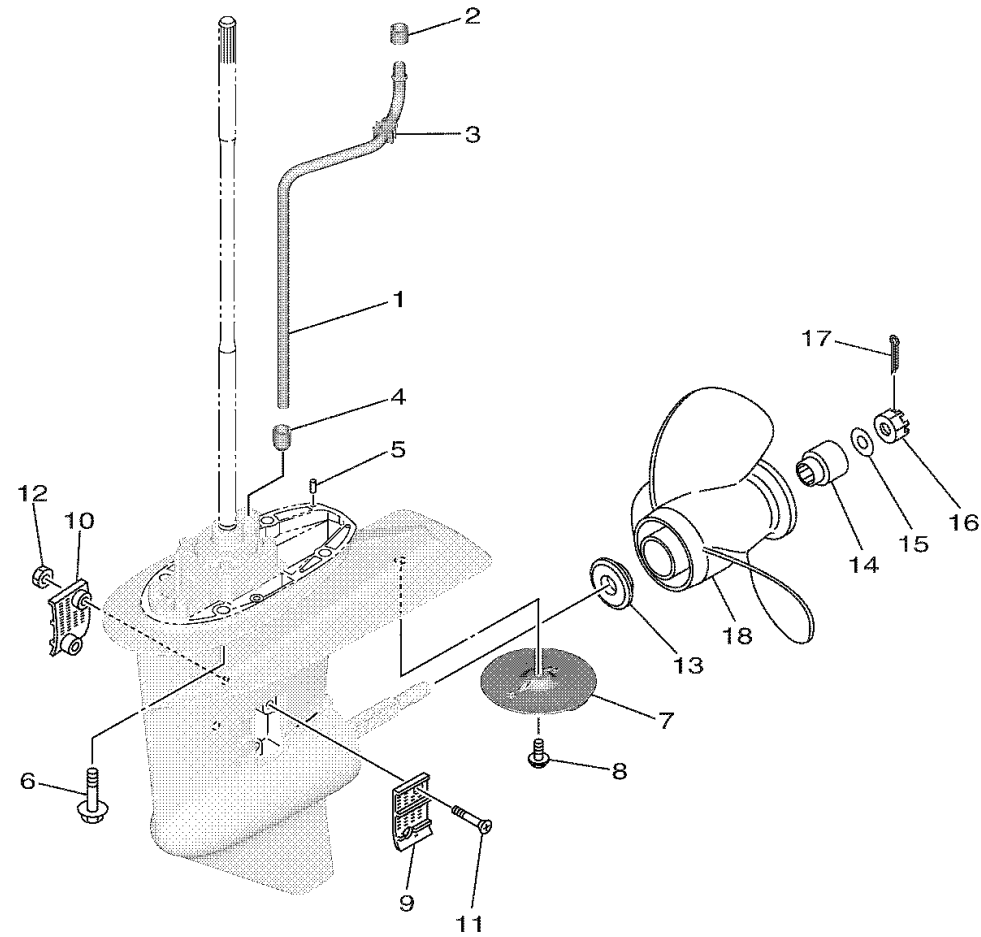

LOWER CASING DRIVE 2

Ref No.	Part Number	Description	Qty	Remarks
1	6FM-44361-00-00	TUBE, WATER 1	1	S(16.7")
1	6FM-44361-10-00	TUBE, WATER 1	0	L(21.7")
2	682-44365-01-00	.DAMPER, WATER SEAL 1	1	
3	6AH-44365-01-00	.DAMPER, WATER SEAL 1	1	
4	6L2-44368-01-00	.RUBBER, WATER SEAL 4	1	
5	93604-12M07-00	.PIN, DOWEL	2	
6	90105-10M12-00	BOLT, FLANGE	4	
7	664-45371-01-00	TAB-TRIM	1	
8	90105-08M02-00	BOLT, FLANGE	1	
9	6L2-45214-00-00	COVER, WATER INLET 1	1	
10	6L2-45215-00-00	COVER, WATER INLET 2	1	
11	90151-05M05-00	SCREW, COUNTERSUNK	2	
12	90185-05002-00	.NUT, NYLON	2	
13	6L2-45987-01-00	SPACER 1	1	
14	689-45997-00-00	SPACER 2	1	
15	92990-14200-00	WASHER, PLAIN	1	
16	90171-14013-00	NUT, CASTLE	1	
17	91490-30025-00	PIN. COTTER	1	
18	664-45945-00-00	PROPELLER (3X9-7/8"X10-1/2"-F)	1	UR

 6FM1100DR350