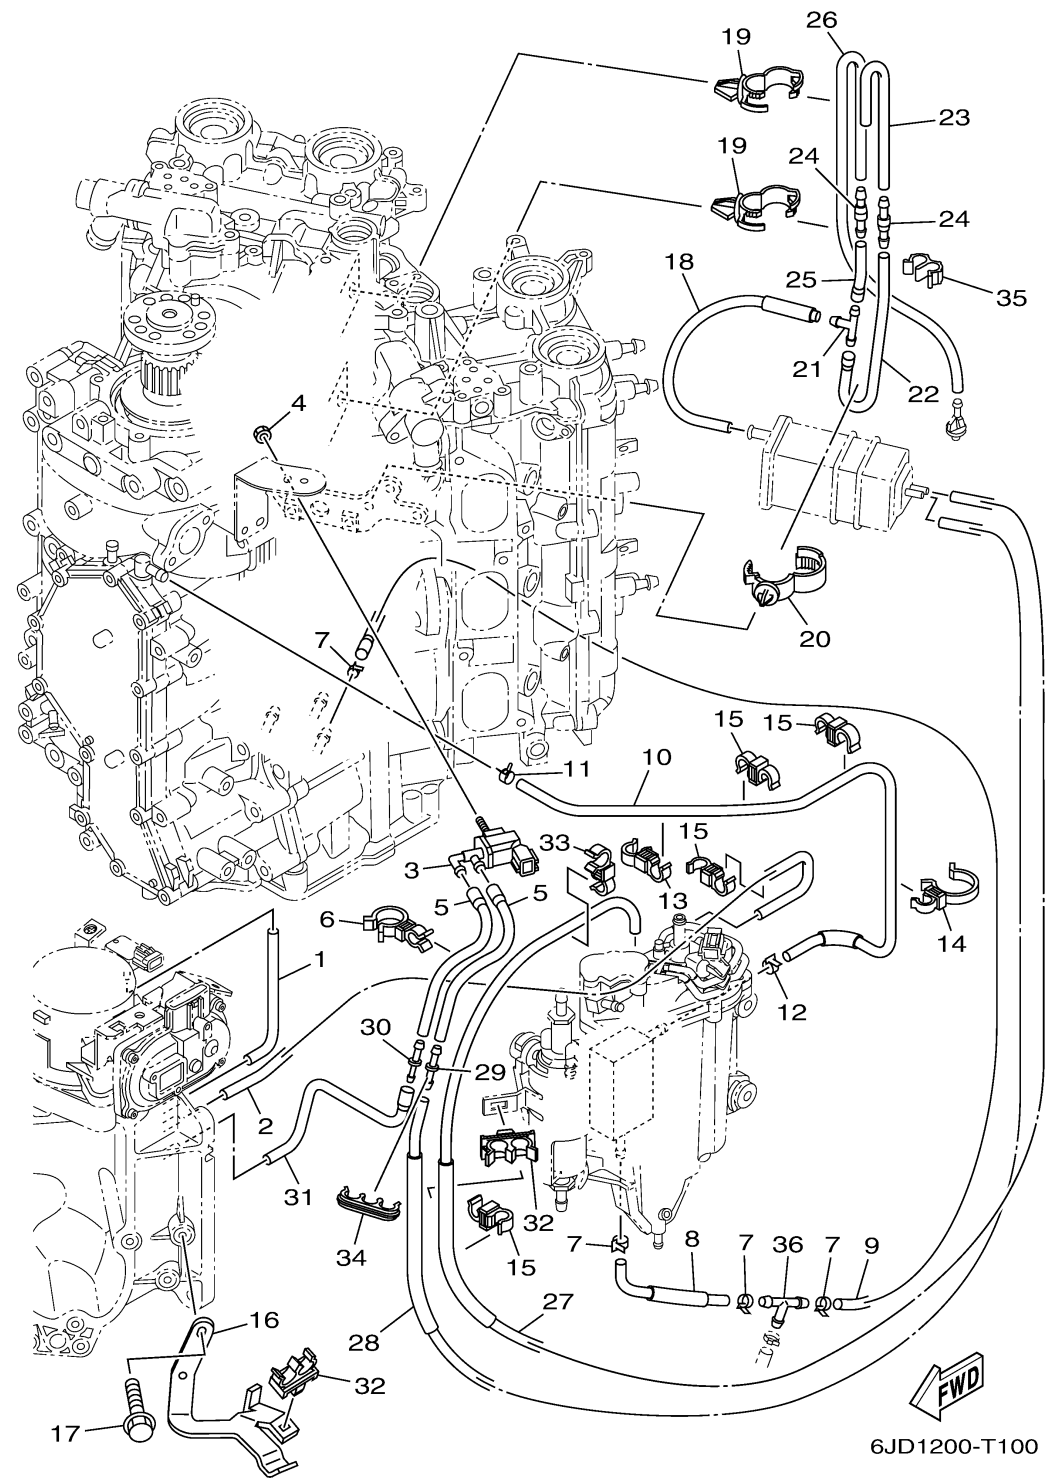

# INTAKE 2

Ref No.	Part Number	Description	Qty	Remarks
1	6CB-13533-00-00	HOSE, VACUUM SENSING 4	1	
2	6CB-13532-10-00	HOSE, VACUUM SENSING 3	1	
3	6C5-86120-00-00	SOLENOID VALVE ASSY	1	
4	95380-06600-00	NUT, HEXAGON	1	
5	6CB-2416A-00-00	HOSE	2	
6	90464-23001-00	CLAMP	2	
7	90465-11M10-00	CLAMP	4	
8	6CE-12482-10-00	PIPE 2	1	
9	90445-097F7-00	HOSE (L780)	1	
10	6CB-12484-00-00	PIPE 4	1	
11	90467-090A0-00	CLIP	1	
12	90465-11M10-00	CLAMP	1	
13	90464-12010-00	CLAMP	1	
14	90464-26002-00	CLAMP	1	
15	90464-09013-00	CLAMP	4	
16	6CB-13782-00-00	STAY	1	
17	95D95-06016-00	BOLT, FLANGE DEEP RECESS	2	
18	6CB-13545-00-00	HOSE 1	1	
19	90464-20181-00	CLAMP	2	
20	90464-07209-00	CLAMP	1	

CONTINUED ON NEXT FRAME >

## INTAKE 2

Ref No.	Part Number	Description	Qty	Remarks
21	688-24378-00-00	PIPE, JOINT 3	1	
22	6CB-13546-01-00	HOSE 2	1	
23	6CB-13547-00-00	HOSE 3	1	
24	6E5-21744-00-00	BREATHER	2	
25	6CB-13548-00-00	HOSE, AIR 4	1	
26	6KA-12483-00-00	PIPE 3	1	
27	6CB-1475A-00-00	PIPE 1	1	
28	6CB-1475F-00-00	PIPE 3	1	
29	6G8-24376-00-00	PIPE, JOINT 1	1	
30	6EK-14989-00-00	ORIFICE, AIR VENT	1	
31	6CB-1475G-10-00	PIPE 4	1	
32	90464-11012-00	CLAMP	2	
33	90464-12010-00	CLAMP	1	
34	90464-10011-00	CLAMP	1	
35	90464-07M20-00	CLAMP	1	
36	688-24378-00-00	PIPE, JOINT 3	1	