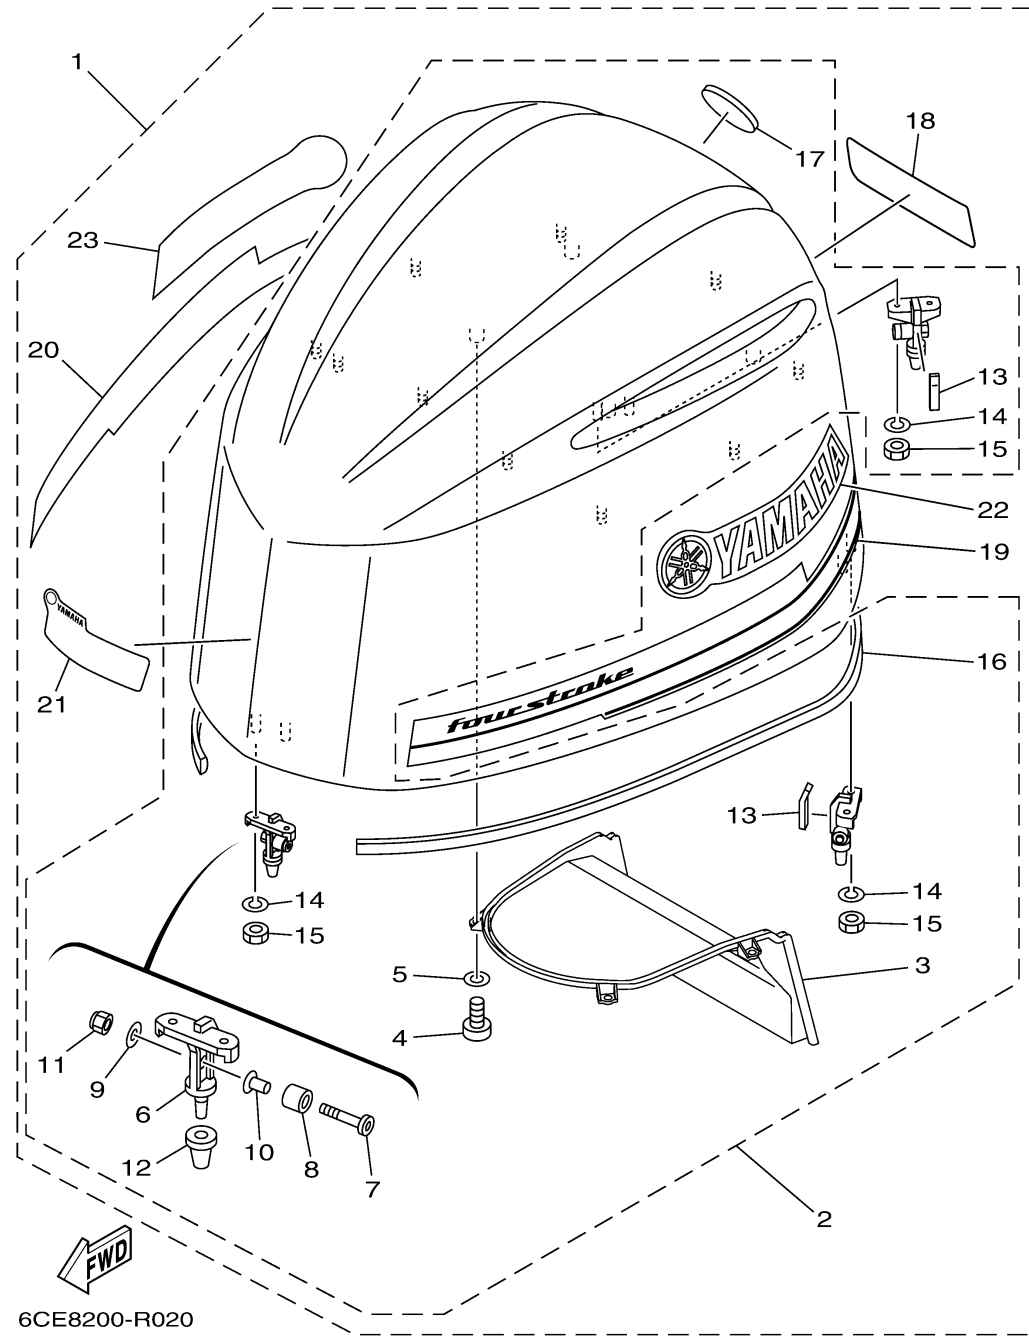

# TOP COWLING

Ref No.	Part Number	Description	Qty	Remarks
1	6CL-42610-03-00	TOP COWLING ASSY	1	
1	6CL-42610-11-CE	TOP COWLING ASSY	0	WHITE
2	6CE-4261A-01-CE	..TOP COWLING W/O GRAPHICS	0	WHITE
2	6CE-4261A-01-00	..TOP COWLING W/O GRAPHICS	1	
3	6CE-42635-00-00	...DUCT, WATER SEPARATOR	1	
4	97780-60516-00	...SCREW, TAPPING	4	
5	92990-06200-00	...WASHER, PLAIN	4	
6	6CB-42647-A0-00	...HOLDER, CLAMP BAND	3	
7	90111-08078-00	...BOLT, HEXAGON SOCKET BUTTON	3	
8	90387-10094-00	...COLLAR	3	
9	92990-08600-00	...WASHER, PLATE	3	
10	90387-08M45-00	...COLLAR	3	
11	95780-08300-00	...NUT, FLANGE	3	
12	6AW-42663-01-00	...DAMPER 2	3	
13	6CB-42134-01-00	...COVER	2	
14	92990-06100-00	.. WASHER, SPRING	6	
15	95380-06600-00	.. NUT, HEXAGON	6	
16	6CB-42628-00-00	...SEAL	1	
17	6AW-42697-10-00	...TUNING FORK MARK	1	
18	6CL-42678-10-00	..GRAPHIC, REAR	0	FOR WHITE COWLING

# TOP COWLING

Ref No.	Part Number	Description	Qty	Remarks
18	6CL-42678-02-00	..GRAPHIC, REAR	1	
19	6CE-42675-22-00	..GRAPHIC, SIDE 1	0	FOR WHITE COWLING
19	6CE-42675-02-00	..GRAPHIC, SIDE 1	1	
20	6CE-42676-22-00	..GRAPHIC, SIDE 2	0	FOR WHITE COWLING
20	6CE-42676-02-00	..GRAPHIC, SIDE 2	1	
21	6CL-42677-10-00	..GRAPHIC, FRONT	0	FOR WHITE COWLING
21	6CL-42677-01-00	..GRAPHIC, FRONT	1	
22	6CE-42681-22-00	..MARK, COWLING	0	FOR WHITE COWLING
22	6CE-42681-03-00	..MARK, COWLING	1	
23	6CE-42682-03-00	..MARK, COWLING	1	
23	6CE-42682-22-00	..MARK, COWLING	0	FOR WHITE COWLING