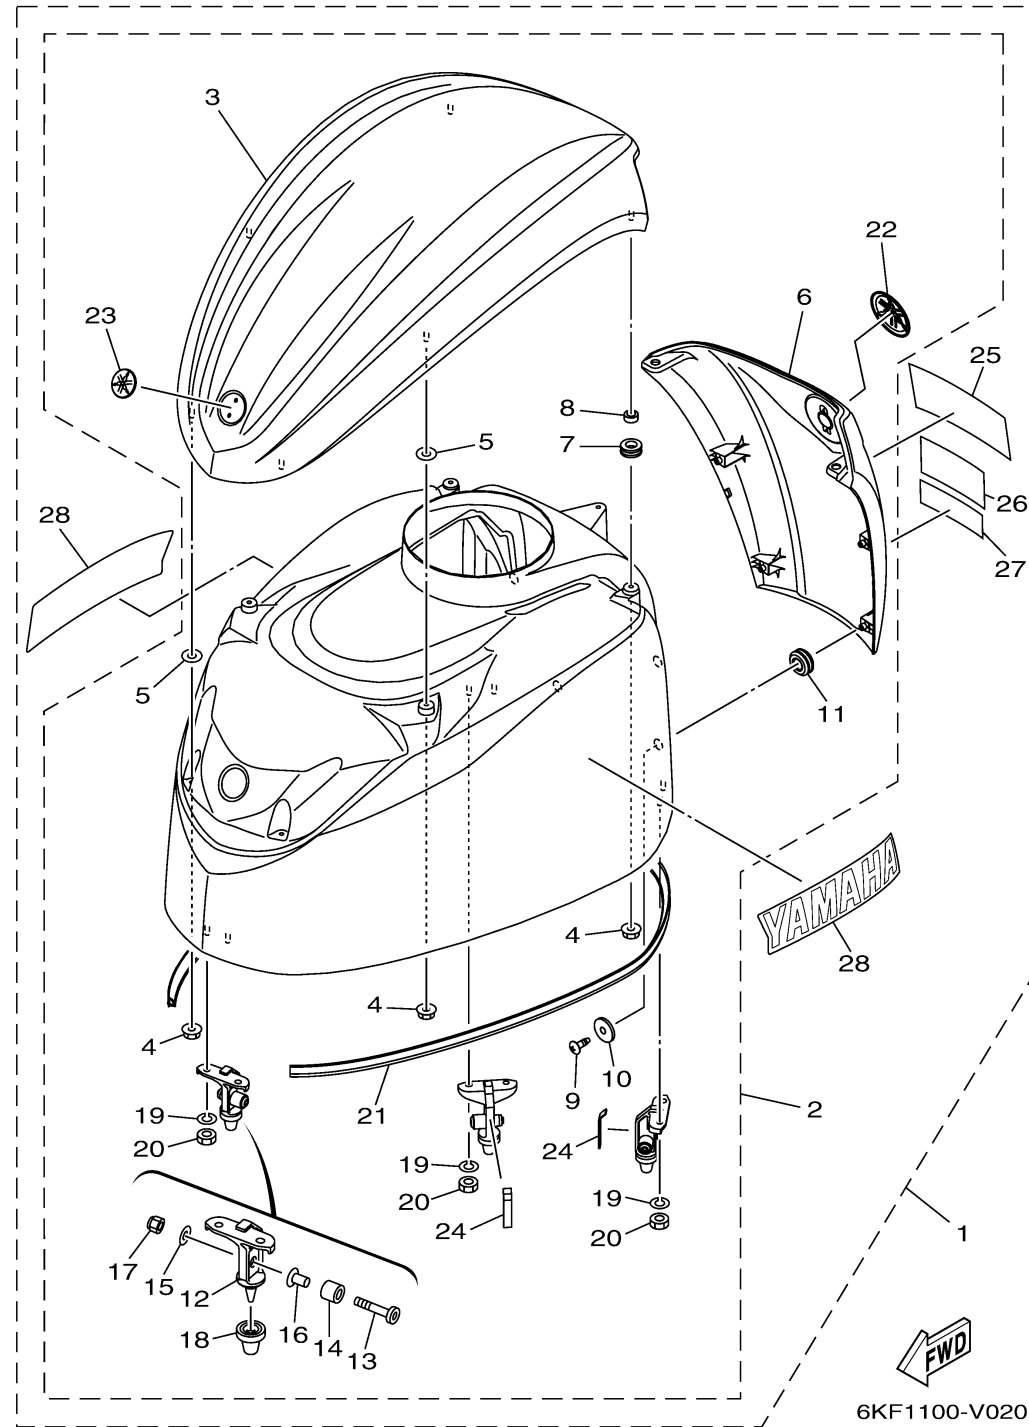

TOP COWLING

Ref No.	Part Number	Description	Qty	Remarks
1	6KK-42610-00-8D	TOP COWLING ASSY	1	GRAY
1	6KK-42610-10-CE	TOP COWLING ASSY	0	WHITE
2	6KA-4261A-00-8D	..TOP COWLING W/O GRAPHICS	1	GRAY
2	6KA-4261A-00-CE	..TOP COWLING W/O GRAPHICS	0	WHITE
3	6KA-42613-00-8D	...MOLDING, AIR DUCT	1	GRAY
3	6KA-42613-00-CE	...MOLDING, AIR DUCT	0	WHITE
4	90179-06M28-00	.. NUT	7	
5	6CB-42545-00-00	...WASHER, PLAIN	4	
6	6KA-42625-00-8D	...PANEL, REAR	1	GRAY
6	6KA-42625-00-CE	...PANEL, REAR	0	WHITE
7	90480-13004-00	.. GROMMET	2	
8	90387-07054-00	.. COLLAR	2	
9	97780-50016-00	...SCREW, TAPPING	4	
10	90201-053R1-00	...WASHER, PLATE	4	
11	90480-16009-00	...GROMMET	4	
12	6CB-42647-A0-00	...HOLDER, CLAMP BAND	3	
13	90111-08078-00	...BOLT, HEXAGON SOCKET BUTTON	3	
14	90387-10094-00	...COLLAR	3	
15	92990-08600-00	...WASHER, PLATE	3	
16	90387-08M45-00	...COLLAR	3	

CONTINUED ON NEXT FRAME >

TOP COWLING

Ref No.	Part Number	Description	Qty	Remarks
17	95780-08300-00	...NUT, FLANGE	3	
18	6AW-42663-01-00	...DAMPER 2	3	
19	92990-06100-00	.. WASHER, SPRING	6	
20	95380-06600-00	.. NUT, HEXAGON	6	
21	6CB-42628-00-00	...SEAL	1	
22	6AW-42697-10-00	...TUNING FORK MARK	1	
23	F2S-6411H-00-00	.. EMBLEM, TUNING FORK	1	
24	6CB-42134-01-00	...COVER	2	
25	6KK-42678-00-00	..GRAPHIC, REAR	1	
26	6KF-4267A-00-00	..GRAPHIC, REAR 2	1	
27	6KF-42682-00-00	..MARK, COWLING	1	
28	6KF-2153A-00-00	..EMBLEM, YAMAHA	2	FOR GRAY COWL.
28	6KF-2153A-10-00	..EMBLEM, YAMAHA	0	FOR WHITE COWL.