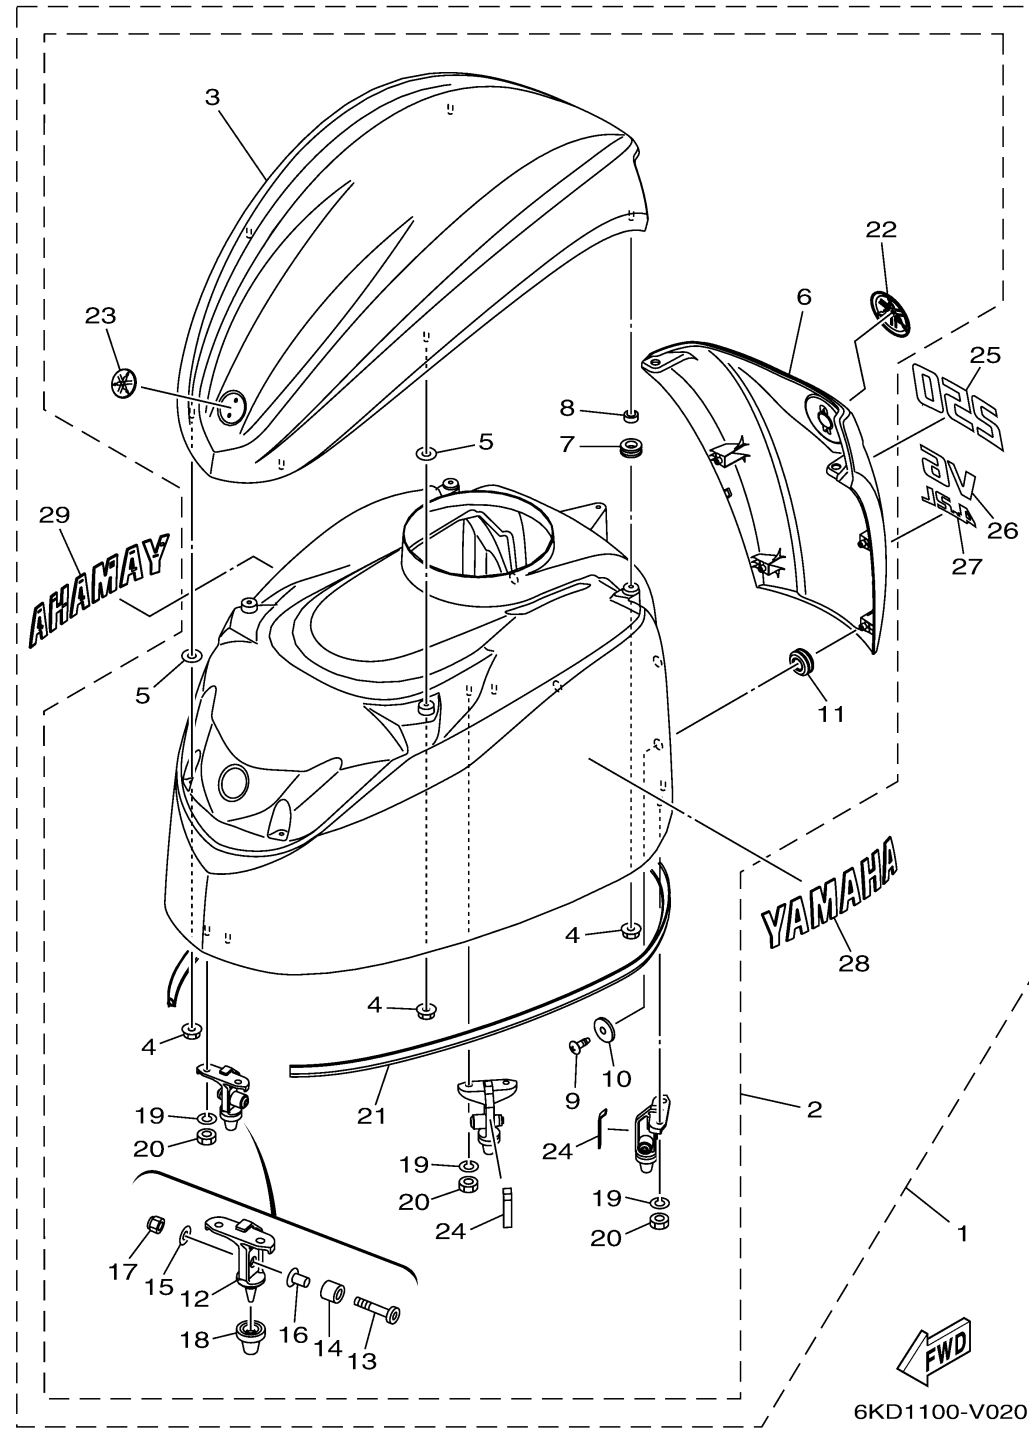

TOP COWLING

Ref No.	Part Number	Description	Qty	Remarks
1	6KD-42610-00-CJ	TOP COWLING ASSY	1	CLASSIC WHITE
2	6KA-4261A-00-CJ	.. TOP COWLING W/O GRAPHICS	1	CLASSIC WHITE
3	6KA-42613-00-CJ	... MOLDING, AIR DUCT	1	CLASSIC WHITE
4	90179-06M28-00	.. NUT	7	
5	6CB-42545-00-00	...WASHER, PLAIN	4	
6	6KA-42625-00-CJ	.. PANEL, REAR	1	CLASSIC WHITE
7	90480-13004-00	.. GROMMET	2	
8	90387-07054-00	.. COLLAR	2	
9	97780-50016-00	...SCREW, TAPPING	4	
10	90201-053R1-00	...WASHER, PLATE	4	
11	90480-16009-00	...GROMMET	4	
12	6CB-42647-A0-00	...HOLDER, CLAMP BAND	3	
13	90111-08078-00	...BOLT, HEXAGON SOCKET BUTTON	3	
14	90387-10094-00	...COLLAR	3	
15	92990-08600-00	.. WASHER, PLATE	3	
16	90387-08M45-00	...COLLAR	3	
17	95780-08300-00	.. NUT, FLANGE	3	
18	6AW-42663-01-00	...DAMPER 2	3	
19	92990-06100-00	.. WASHER, SPRING	6	
20	95380-06600-00	.. NUT, HEXAGON	6	

CONTINUED ON NEXT FRAME >

TOP COWLING

Ref No.	Part Number	Description	Qty	Remarks
21	6CB-42628-00-00	...SEAL	1	
22	6AW-42697-10-00	...TUNING FORK MARK	1	
23	F2S-6411H-00-00	...EMBLEM, TUNING FORK	1	
24	6CB-42134-01-00	...COVER	2	
25	6KD-42678-00-00	..GRAPHIC, REAR	1	
26	6KA-4267A-00-00	..GRAPHIC, REAR 2	1	
27	6KA-42682-00-00	..MARK, COWLING	1	
28	6KA-2153A-00-00	..EMBLEM, YAMAHA	1	
29	6KA-2153B-00-00	..EMBLEM, YAMAHA	1	