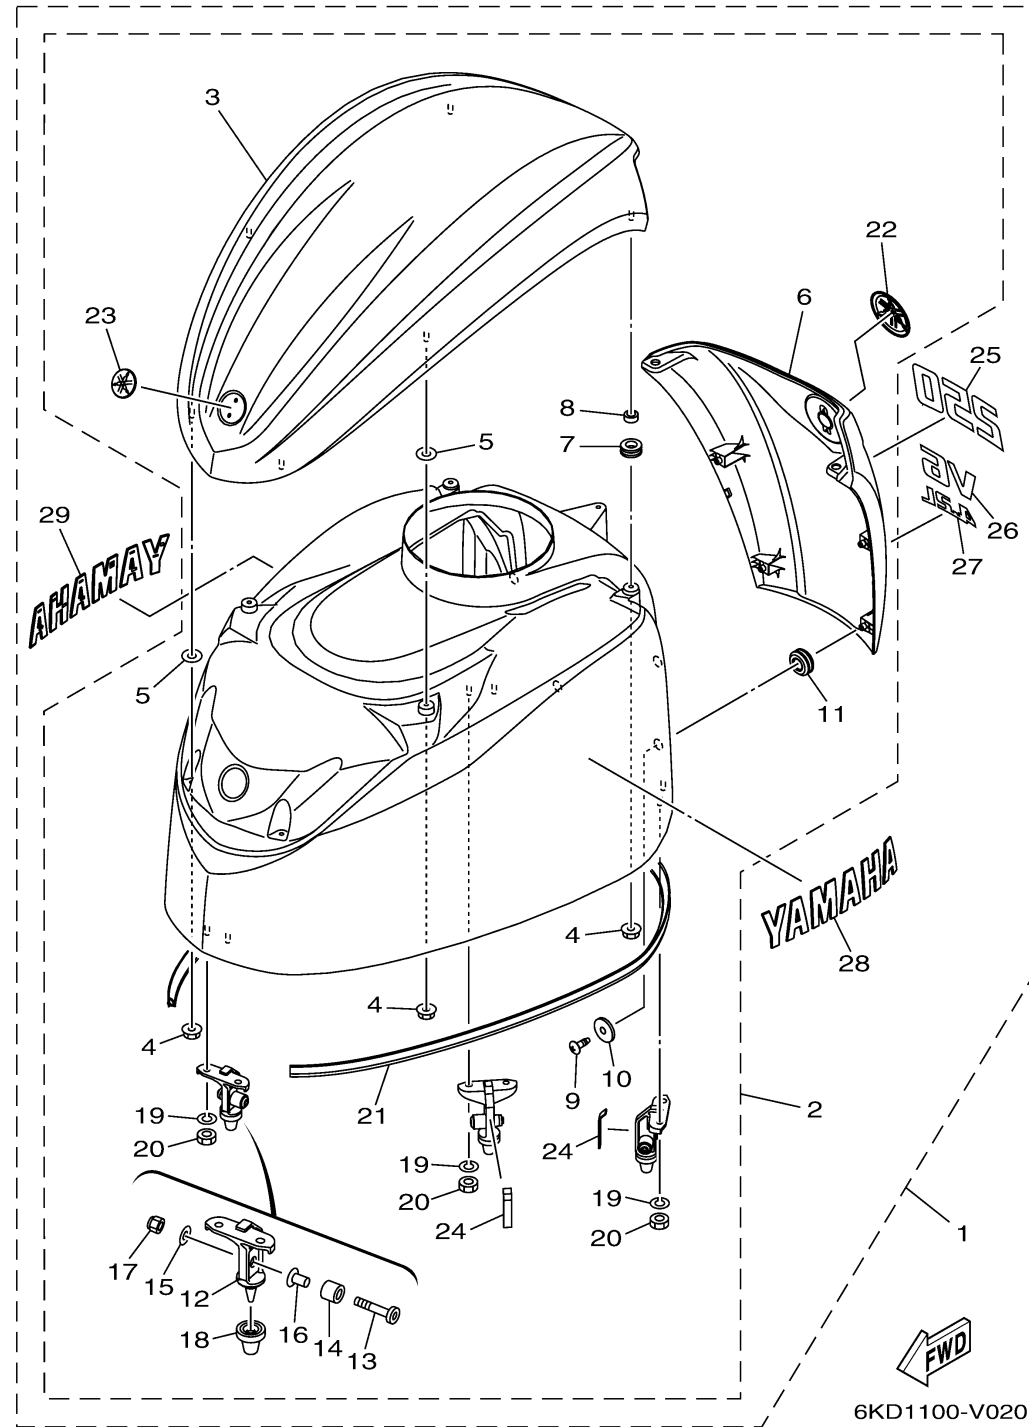

TOP COWLING

Ref No.	Part Number	Description	Qty	Remarks
1	6KD-42610-00-CJ	TOP COWLING ASSY	1	CLASSIC WHITE
2	6KA-4261A-00-CJ	.. TOP COWLING W/O GRAPHICS	1	CLASSIC WHITE
3	6KA-42613-00-CJ	... MOLDING, AIR DUCT	1	CLASSIC WHITE
4	90179-06M28-00	.. NUT	7	
5	6CB-42545-00-00	...WASHER, PLAIN	4	
6	6KA-42625-00-CJ	.. PANEL, REAR	1	CLASSIC WHITE
7	90480-13004-00	.. GROMMET	2	
8	90387-07054-00	.. COLLAR	2	
9	97780-50016-00	...SCREW, TAPPING	4	
10	90201-053R1-00	...WASHER, PLATE	4	
11	90480-16009-00	...GROMMET	4	
12	6CB-42647-A0-00	...HOLDER, CLAMP BAND	3	
13	90111-08078-00	...BOLT, HEXAGON SOCKET BUTTON	3	
14	90387-10094-00	...COLLAR	3	
15	92990-08600-00	.. WASHER, PLATE	3	
16	90387-08M45-00	...COLLAR	3	
17	95780-08300-00	.. NUT, FLANGE	3	
18	6AW-42663-01-00	...DAMPER 2	3	
19	92990-06100-00	.. WASHER, SPRING	6	
20	95380-06600-00	.. NUT, HEXAGON	6	

CONTINUED ON NEXT FRAME >

TOP COWLING

Ref No.	Part Number	Description	Qty	Remarks
21	6CB-42628-00-00	...SEAL	1	
22	6AW-42697-10-00	...TUNING FORK MARK	1	
23	F2S-6411H-00-00	...EMBLEM, TUNING FORK	1	
24	6CB-42134-01-00	...COVER	2	
25	6KD-42678-00-00	..GRAPHIC, REAR	1	
26	6KA-4267A-00-00	..GRAPHIC, REAR 2	1	
27	6KA-42682-00-00	..MARK, COWLING	1	
28	6KA-2153A-00-00	..EMBLEM, YAMAHA	1	
29	6KA-2153B-00-00	..EMBLEM, YAMAHA	1	