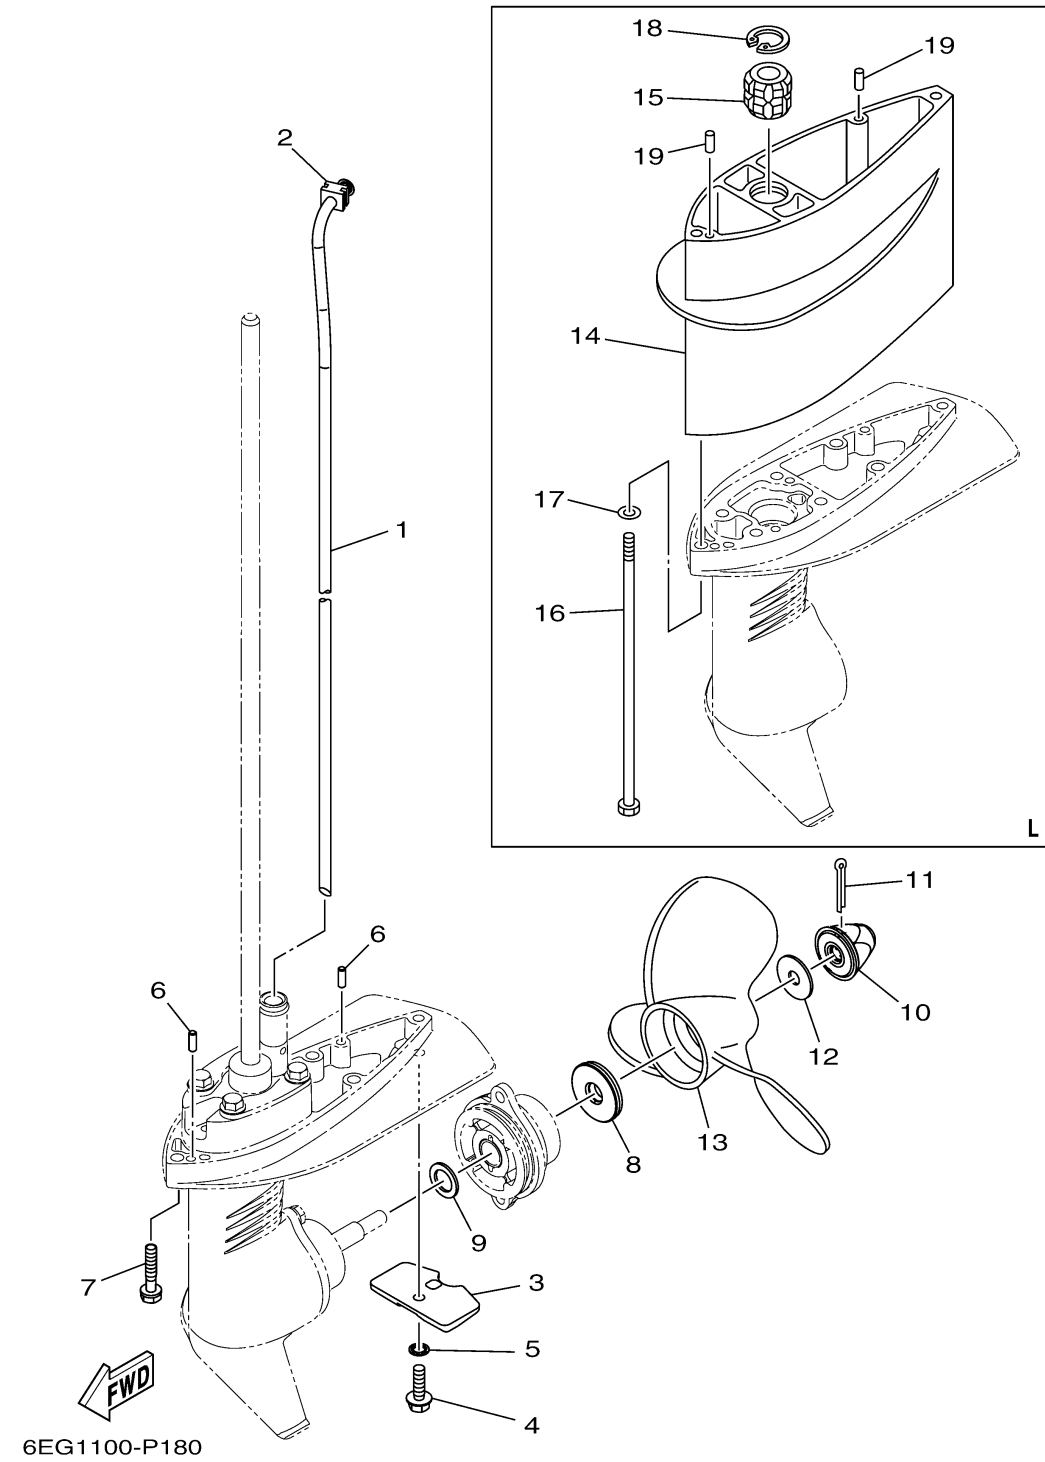

LOWER CASING DRIVE 2

Ref No.	Part Number	Description	Qty	Remarks
1	6EG-44361-00-00	TUBE, WATER 1	1	S(17.0")
1	6EG-44361-10-00	TUBE, WATER 1	0	L(22.0")
2	6EE-G4365-00-00	.DAMPER, WATER SEAL 1	1	
3	6L5-45251-03-00	ANODE	1	
4	95D95-06012-00	BOLT, FLANGE DEEP RECESS	1	
5	92990-06300-00	WASHER, INTERNAL TOOTH	1	
6	93604-12M07-00	.PIN, DOWEL	2	
7	97E95-06530-00	BOLT, HEXAGON W/W DEEP RECESS	3	S(17.0")
8	6EE-G5987-00-00	SPACER 1	1	
9	90201-13198-00	WASHER, PLATE	1	
10	6EE-G5616-00-00	NUT, PROPELLER	1	
11	91490-25030-00	PIN. COTTER	1	
12	90201-08M54-00	WASHER, PLATE	1	
13	6L5-45949-00-00	PROPELLER (3X7-1/4"X5"-BS)	1	UR
13	6L5-45943-00-00	PROPELLER (3X7-1/4"X6"-BS)	1	UR
14	6EG-G5211-00-8D	EXTENSION	0	L(22.0")
15	6L5-45318-00-00	BUSHING, DRIVE SHAFT	0	L(22.0")
16	90101-06M18-00	BOLT	0	L(22.0")
17	92990-06600-00	WASHER, PLATE	0	L(22.0")
18	93420-22M03-00	CIRCLIP	0	L(22.0")

CONTINUED ON NEXT FRAME >

LOWER CASING DRIVE 2

Ref No.	Part Number	Description	Qty	Remarks
19	93604-12M07-00	.PIN, DOWEL	0	L(22.0")