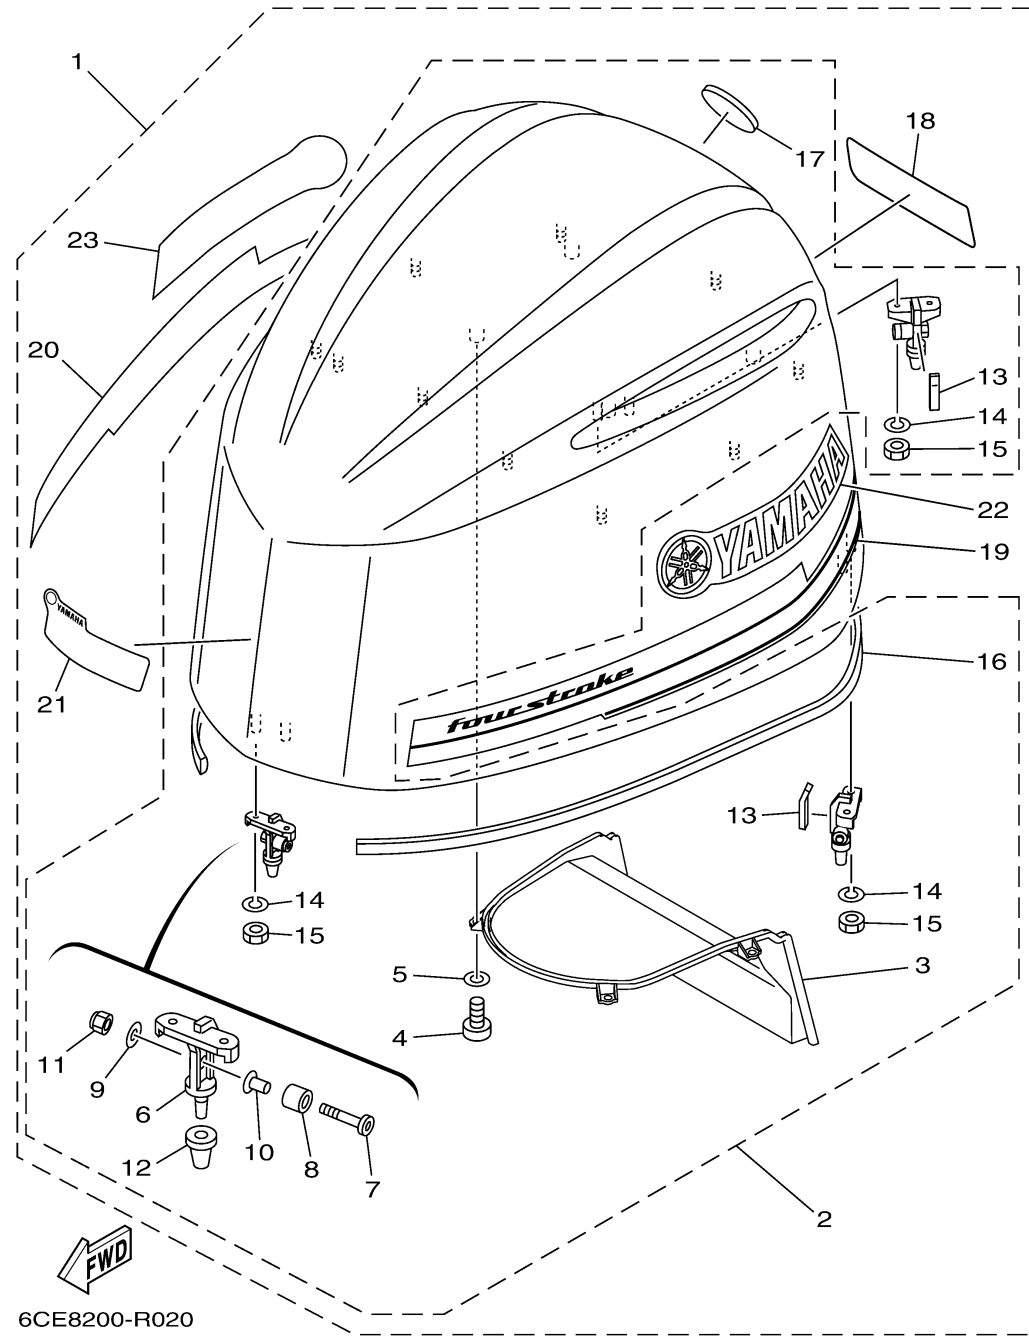

TOP COWLING

Ref No.	Part Number	Description	Qty	Remarks
1	6CE-42610-03-00	TOP COWLING ASSY	1	
1	6CE-42610-23-CE	TOP COWLING ASSY	0	WHITE
2	6CE-4261A-01-CE	..TOP COWLING W/O GRAPHICS	0	WHITE
2	6CE-4261A-01-00	..TOP COWLING W/O GRAPHICS	1	
3	6CE-42635-00-00	...DUCT, WATER SEPARATOR	1	
4	97780-60516-00	...SCREW, TAPPING	4	
5	92990-06200-00	...WASHER, PLAIN	4	
6	6CB-42647-A0-00	...HOLDER, CLAMP BAND	3	
7	90111-08078-00	...BOLT, HEXAGON SOCKET BUTTON	3	
8	90387-10094-00	...COLLAR	3	
9	92990-08600-00	...WASHER, PLATE	3	
10	90387-08M45-00	...COLLAR	3	
11	95780-08300-00	...NUT, FLANGE	3	
12	6AW-42663-01-00	...DAMPER 2	3	
13	6CB-42134-01-00	...COVER	2	
14	92990-06100-00	.. WASHER, SPRING	6	
15	95380-06600-00	.. NUT, HEXAGON	6	
16	6CB-42628-00-00	...SEAL	1	
17	6AW-42697-10-00	...TUNING FORK MARK	1	
18	6CE-42678-22-00	..GRAPHIC, REAR	0	FOR WHITE COWLING

CONTINUED ON NEXT FRAME >

TOP COWLING

Ref No.	Part Number	Description	Qty	Remarks
18	6CE-42678-02-00	..GRAPHIC, REAR	1	
19	6CE-42675-22-00	..GRAPHIC, SIDE 1	0	FOR WHITE COWLING
19	6CE-42675-02-00	..GRAPHIC, SIDE 1	1	
20	6CE-42676-22-00	..GRAPHIC, SIDE 2	0	FOR WHITE COWLING
20	6CE-42676-02-00	..GRAPHIC, SIDE 2	1	
21	6CE-42677-22-00	..GRAPHIC, FRONT	0	FOR WHITE COWLING
21	6CE-42677-01-00	..GRAPHIC, FRONT	1	
22	6CE-42681-22-00	..MARK, COWLING	0	FOR WHITE COWLING
22	6CE-42681-03-00	..MARK, COWLING	1	
23	6CE-42682-03-00	..MARK, COWLING	1	
23	6CE-42682-22-00	..MARK, COWLING	0	FOR WHITE COWLING