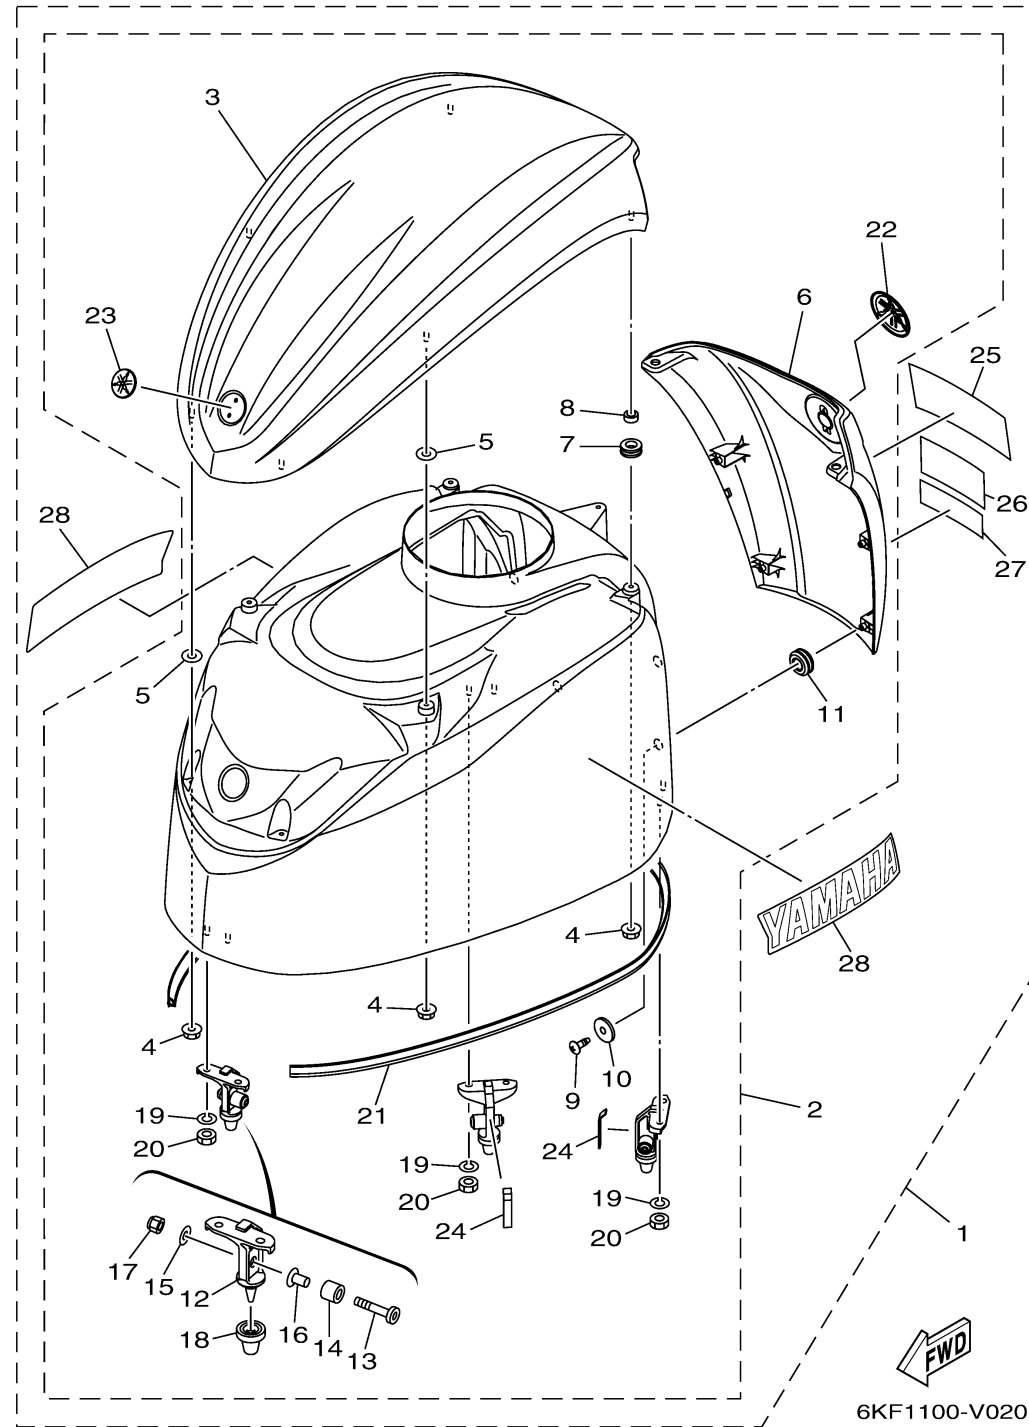

TOP COWLING

Ref No.	Part Number	Description	Qty	Remarks
1	6KF-42610-00-8D	TOP COWLING ASSY	1	GRAY
1	6KF-42610-10-CE	TOP COWLING ASSY	0	WHITE
2	6KA-4261A-00-8D	..TOP COWLING W/O GRAPHICS	1	GRAY
2	6KA-4261A-00-CE	..TOP COWLING W/O GRAPHICS	0	WHITE
3	6KA-42613-00-8D	...MOLDING, AIR DUCT	1	GRAY
3	6KA-42613-00-CE	...MOLDING, AIR DUCT	0	WHITE
4	90179-06M28-00	.. NUT	7	
5	6CB-42545-00-00	...WASHER, PLAIN	4	
6	6KA-42625-00-8D	...PANEL, REAR	1	GRAY
6	6KA-42625-00-CE	...PANEL, REAR	0	WHITE
7	90480-13004-00	.. GROMMET	2	
8	90387-07054-00	.. COLLAR	2	
9	97780-50016-00	...SCREW, TAPPING	4	
10	90201-053R1-00	...WASHER, PLATE	4	
11	90480-16009-00	...GROMMET	4	
12	6CB-42647-A0-00	...HOLDER, CLAMP BAND	3	
13	90111-08078-00	...BOLT, HEXAGON SOCKET BUTTON	3	
14	90387-10094-00	...COLLAR	3	
15	92990-08600-00	...WASHER, PLATE	3	
16	90387-08M45-00	...COLLAR	3	

CONTINUED ON NEXT FRAME >

TOP COWLING

Ref No.	Part Number	Description	Qty	Remarks
17	95780-08300-00	...NUT, FLANGE	3	
18	6AW-42663-01-00	...DAMPER 2	3	
19	92990-06100-00	.. WASHER, SPRING	6	
20	95380-06600-00	.. NUT, HEXAGON	6	
21	6CB-42628-00-00	...SEAL	1	
22	6AW-42697-10-00	...TUNING FORK MARK	1	
23	F2S-6411H-00-00	...EMBLEM, TUNING FORK	1	
24	6CB-42134-01-00	...COVER	2	
25	6KF-42678-00-00	..GRAPHIC, REAR	1	
26	6KF-4267A-00-00	..GRAPHIC, REAR 2	1	
27	6KF-42682-00-00	..MARK, COWLING	1	
28	6KF-2153A-00-00	..EMBLEM, YAMAHA	2	FOR GRAY COWL.
28	6KF-2153A-10-00	..EMBLEM, YAMAHA	0	FOR WHITE COWL.