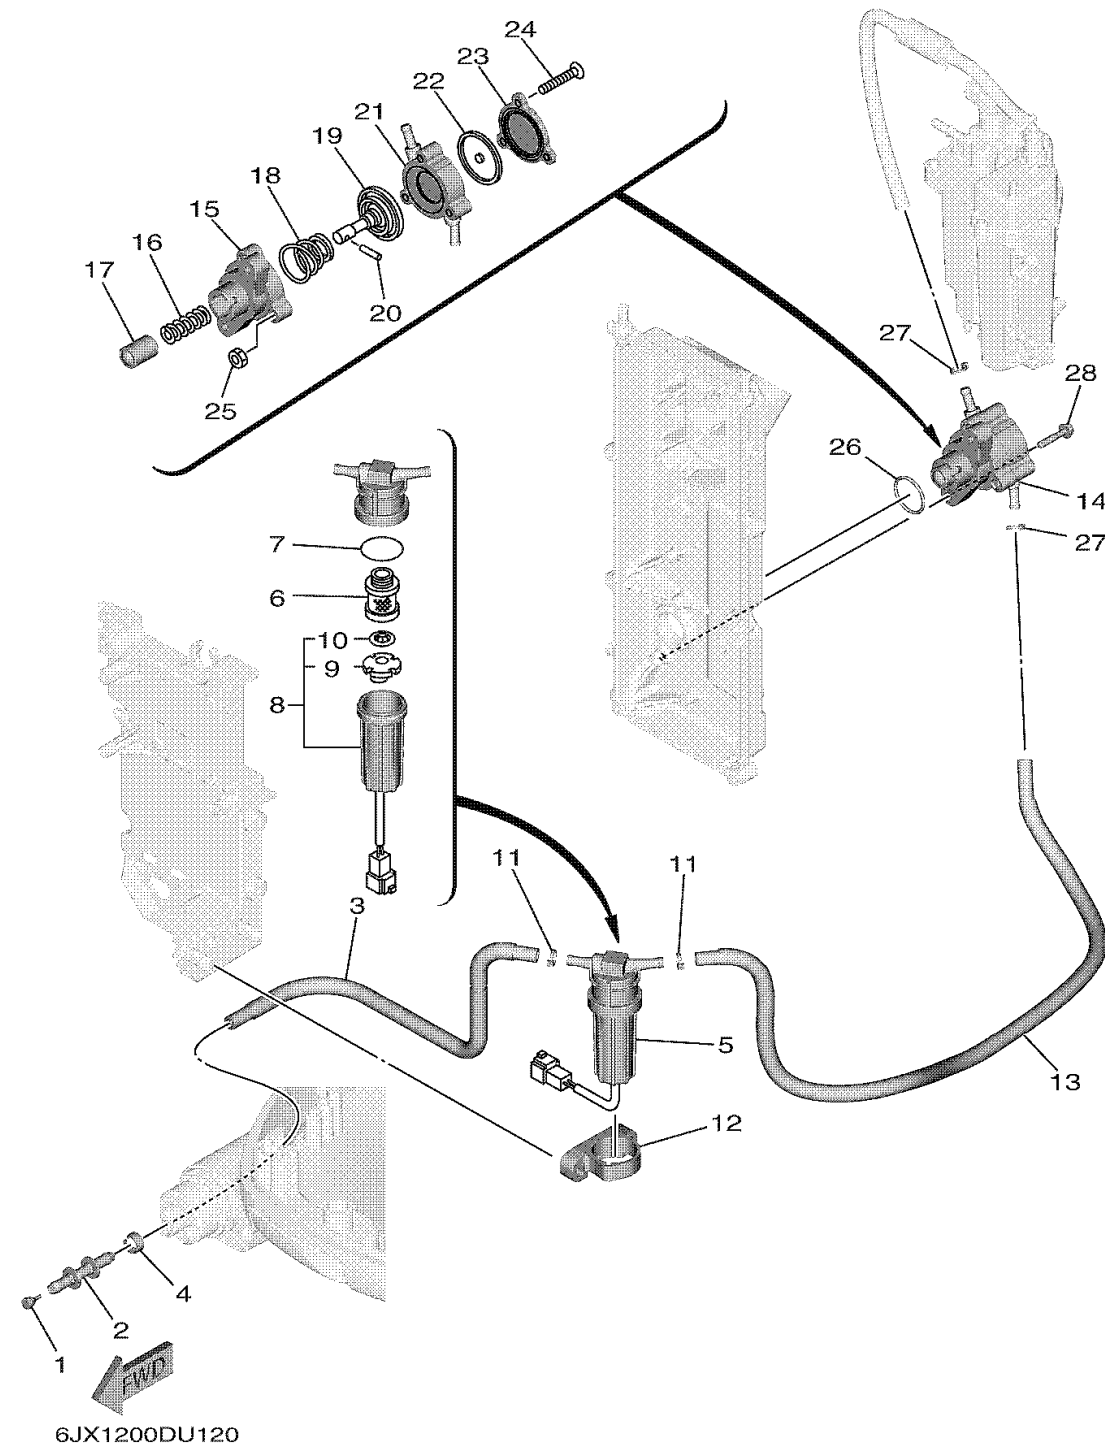

FUEL

Ref No.	Part Number	Description	Qty	Remarks
1	689-85547-01-00	DAMPER	1	
2	6AW-24377-01-00	PIPE, JOINT 2	1	
3	6FP-24314-00-00	PIPE 4	1	
4	6E5-24351-51-00	BAND 1	1	
5	6EK-24560-00-00	FILTER ASSY	1	
6	6D8-24563-00-00	. .ELEMENT, FILTER	1	
7	6D8-24564-00-00	. .GASKET	1	
8	6D8-24562-00-00	. .CUP, FILTER	1	
9	6D8-24469-00-00FLOAT, WATER LEVEL	1	
10	6D8-24519-00-00CLIP	1	
11	90465-11M10-00	CLAMP	2	
12	6FP-24568-01-00	BAND, FILTER	1	
13	6FP-24311-00-00	PIPE, FUEL 1	1	
14	6FP-24410-00-00	FUEL PUMP ASSY	1	
15	68V-24412-00-00	. .BODY 1	1	
16	68V-24454-00-00	. .SPRING	1	
17	68V-13131-00-00	. .PLUNGER	1	
18	63P-24423-00-00	. .SPRING, DIAPHRAGM	1	
19	68V-24411-00-00	. .DIAPHRAGM	1	
20	68V-24374-00-00	. .PIN	1	

CONTINUED ON NEXT FRAME >

FUEL

Ref No.	Part Number	Description	Qty	Remarks
21	6FP-24413-00-00	. .BODY 2	1	
22	68V-24471-10-00	. .DIAPHRAGM	1	
23	6FP-24414-00-00	. .BODY 3	1	
24	68V-24444-00-00	. .SCREW	3	
25	68V-24149-00-00	. .NUT	3	
26	93210-30682-00	.O-RING	1	
27	90465-11M10-00	CLAMP	2	
28	90105-06208-00	BOLT, FLANGE	2	
29	67F-28100-03-00	TOOL KIT	1	AP