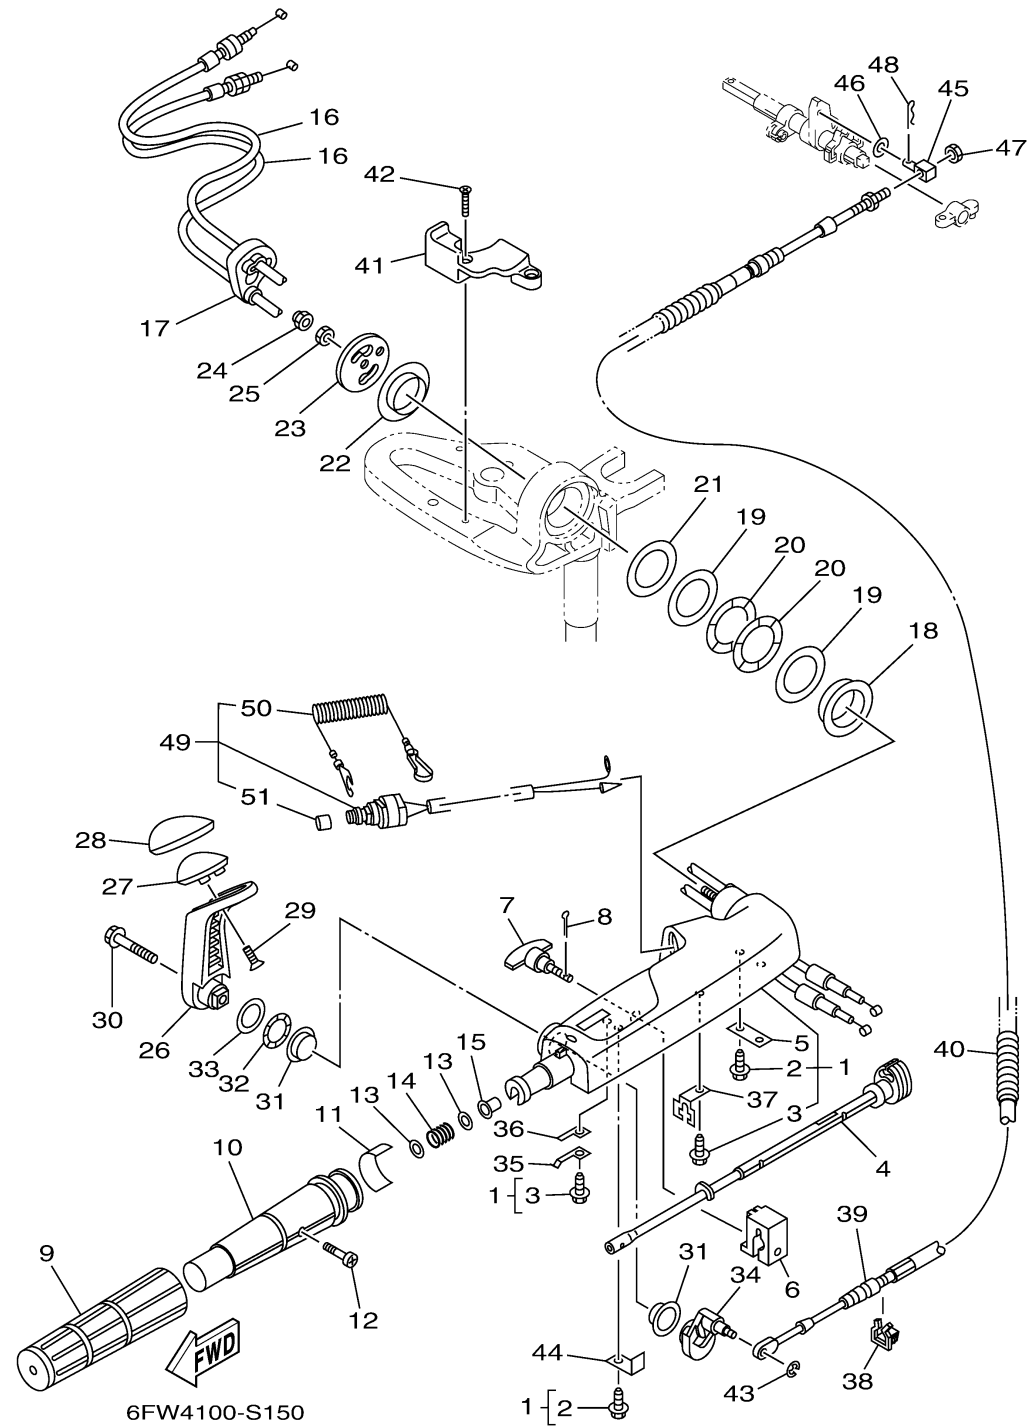

STEERING

Ref No.	Part Number	Description	Qty	Remarks
1	6DR-42101-00-8D	HANDLE, STEERING	1	
2	90109-06M86-00	. BOLT	2	
3	90109-06M80-00	. BOLT	2	
4	6DR-42138-01-00	LEVER, THROTTLE	1	
5	65W-42159-00-00	STAY	1	
6	6DR-42126-00-00	FRICITION, STEERING HANDLE GRIP	1	
7	65W-42125-00-00	BOLT, FRICTION ADJUSTING	1	
8	91490-16010-00	PIN. COTTER	1	
9	67D-42177-01-00	RUBBER, HANDLE	1	
10	67D-42119-01-00	GRIP, STEERING HANDLE	1	
11	6DR-42137-00-00	INDICATOR, THROTTLE	1	
12	90152-05011-00	SCREW, COUNTERSUNK	1	
13	90201-10M02-00	WASHER, PLATE	2	
14	90501-23215-00	SPRING, COMPRESSION	1	
15	90386-08032-00	BUSH	1	
16	6DR-26301-00-00	THROTTLE CABLE ASSY	2	
17	6DR-26316-01-00	BOOT, THROTTLE CABLE	1	
18	66R-42171-00-00	BUSHING	1	
19	90201-43M00-00	WASHER, PLATE	2	
20	90206-43M22-00	WASHER, WAVE	2	

CONTINUED ON NEXT FRAME >

STEERING

Ref No.	Part Number	Description	Qty	Remarks
21	90202-43M57-00	WASHER, PLATE	1	
22	90386-40M99-00	BUSH	1	
23	65W-42131-01-00	COVER, HANDLE STEERING	1	
24	95780-10300-00	NUT, FLANGE	1	
25	95380-10700-00	NUT	1	
26	6DR-44111-00-8D	HANDLE, GEAR SHIFT	1	
27	6DR-44173-00-00	LEVER, SHIFT CONTROL	1	
28	6DR-42129-01-00	BUSHING, RUBBER	1	
29	97780-60920-00	SCREW, TAPPING	2	
30	97E95-08535-00	BOLT, HEXAGON W/W DEEP RECESS	1	
31	90386-26MA3-00	BUSH	2	
32	90206-26M25-00	WASHER, WAVE	1	
33	90202-26M59-00	WASHER, PLATE	1	
34	6DR-44113-A0-00	CAM PLATE, HANDLE	1	
35	6DR-44116-00-00	SPRING	1	
36	66R-44118-00-00	BRACKET	1	
37	66R-48538-00-00	CLAMP, CABLE 1	1	
38	63D-48538-00-00	CLAMP, CABLE 1	1	
39	6DR-48321-00-00	CABLE	1	
40	90447-13015-00	TUBE	1	