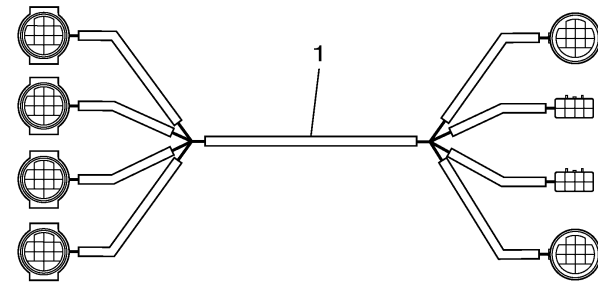

# CONVERSION HARNESS

Ref No.	Part Number	Description	Qty	Remarks
1	6X9-83553-60-00	CONVERSION HARNESS	1	TRIPLE/QUAD, MAIN STATION
2	6X9-83553-20-00	CONVERSION HARNESS	1	SINGLE, 2ND STATION
3	6X9-83553-30-00	CONVERSION HARNESS	1	TWIN, 2ND STATION
4	6X9-83553-40-00	CONVERSION HARNESS	1	TRIPLE, 2ND STATION
5	6X9-83553-50-00	CONVERSION HARNESS	1	QUAD, 2ND STATION

6X91100-U170