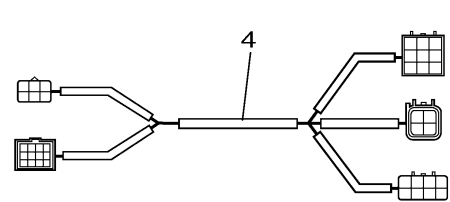

# CONVERSION HARNESS

Ref No.	Part Number	Description	Qty	Remarks
1	6X9-83553-60-00	CONVERSION HARNESS	1	TRIPLE/QUAD, MAIN STATION
2	6X9-83553-20-00	CONVERSION HARNESS	1	SINGLE, 2ND STATION
3	6X9-83553-30-00	CONVERSION HARNESS	1	TWIN, 2ND STATION
4	6X9-83553-40-00	CONVERSION HARNESS	1	TRIPLE, 2ND STATION
5	6X9-83553-50-00	CONVERSION HARNESS	1	QUAD, 2ND STATION