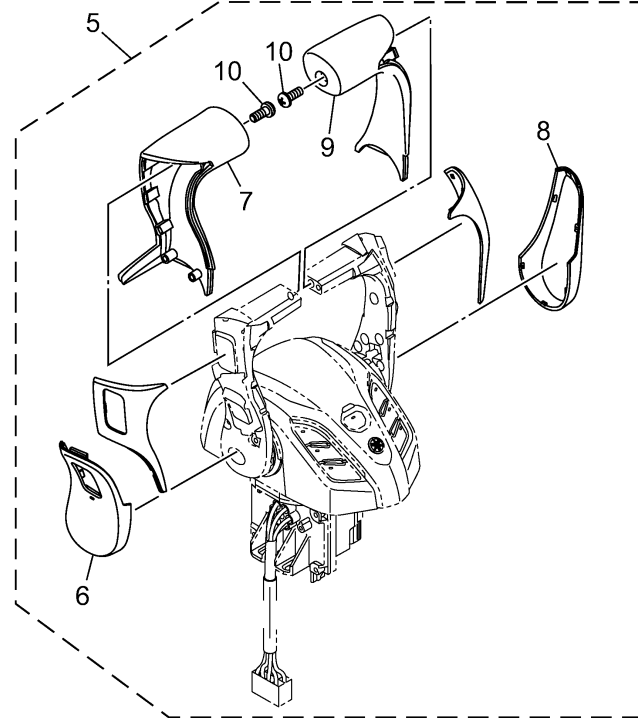

SINGLE LEVER FOR BLACK

MULTIPLE LEVER FOR BLACK

6X91100-X270

## COVER KIT

Ref No.	Part Number	Description	Qty	Remarks
1	6X9-46130-00-00	COVER KIT	1	ASK TO MARINE DIV
2	6X9-48225-00-00	..COVER	1	
3	6X9-4822A-10-00	..GRIP, LEVER SINGL	1	
4	6X9-48127-20-00	..SCREW 1	1	
5	6X9-46130-10-00	COVER KIT	1	ASK TO MARINE DIV
6	6X9-48225-00-00	..COVER	1	
7	6X9-4822B-10-00	..GRIP, LEVER MULTI	1	
8	6X9-48225-10-00	..COVER	1	
9	6X9-48222-10-00	..GRIP, CONTROL LEVER	1	
10	6X9-48127-10-00	..SCREW 1	2	