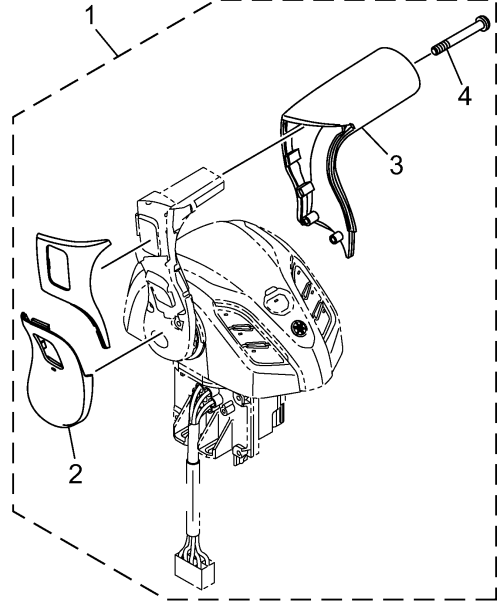

SINGLE LEVER FOR BLACK

MULTIPLE LEVER FOR BLACK

6X91100-X270

## COVER KIT

Ref No.	Part Number	Description	Qty	Remarks
1	6X9-46130-00-00	COVER KIT	1	ASK TO MARINE DIV
2	6X9-48225-00-00	..COVER	1	
3	6X9-4822A-10-00	..GRIP, LEVER SINGL	1	
4	6X9-48127-20-00	..SCREW 1	1	
5	6X9-46130-10-00	COVER KIT	1	ASK TO MARINE DIV
6	6X9-48225-00-00	..COVER	1	
7	6X9-4822B-10-00	..GRIP, LEVER MULTI	1	
8	6X9-48225-10-00	..COVER	1	
9	6X9-48222-10-00	..GRIP, CONTROL LEVER	1	
10	6X9-48127-10-00	..SCREW 1	2	