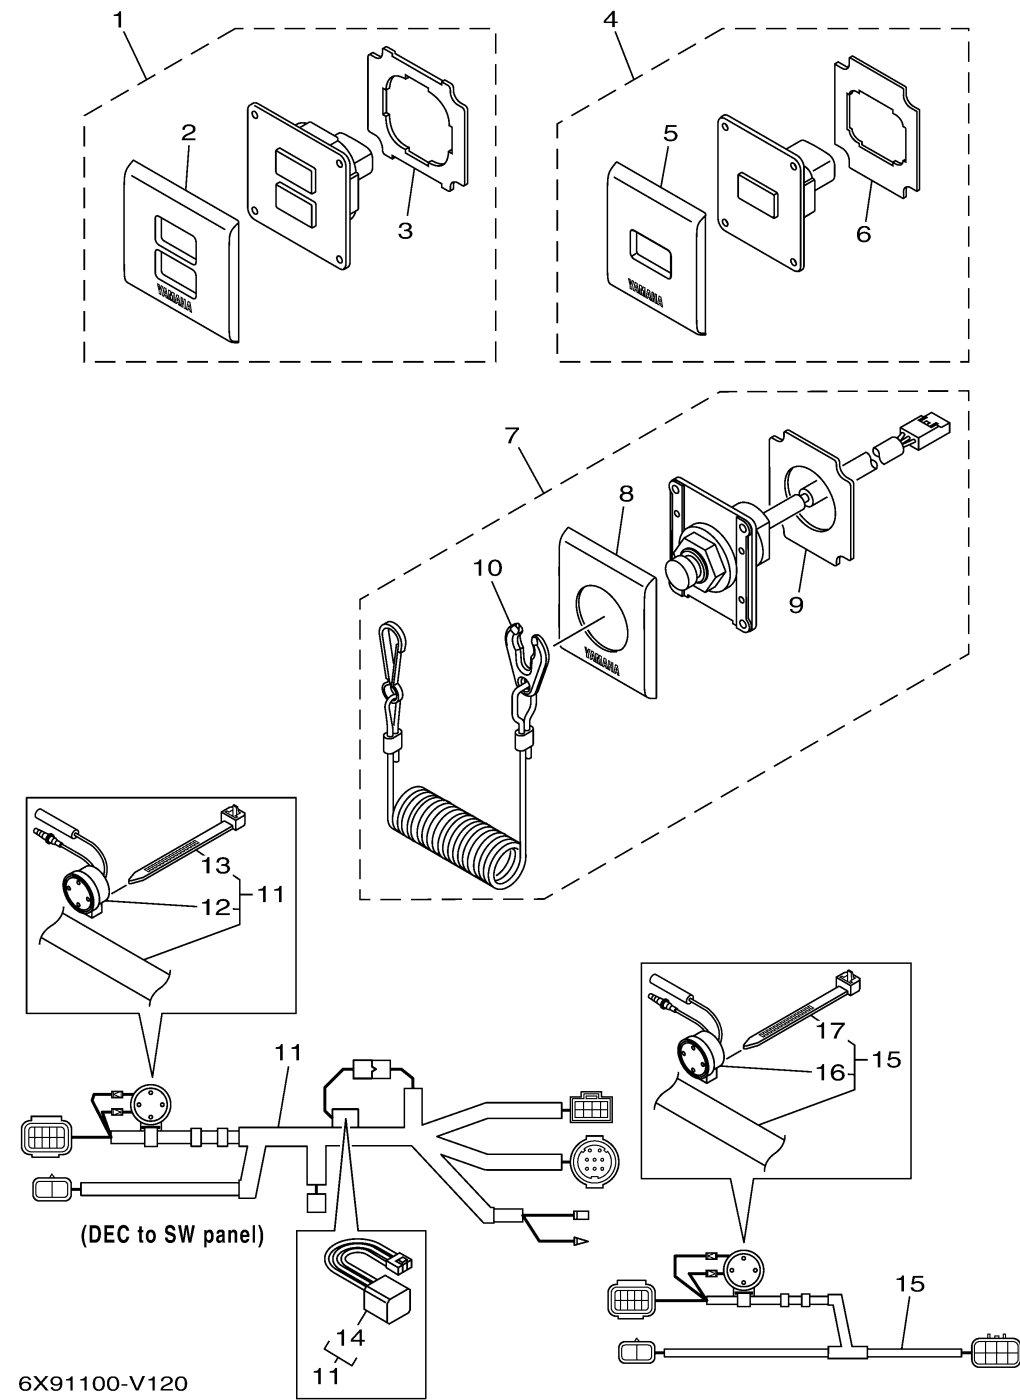

SWITCH & PANEL 1 (EKS, SINGLE)

Ref No.	Part Number	Description	Qty	Remarks
1	6X9-82570-01-00	PANEL SWITCH ASSY	1	MAIN STATION
2	6X9-82571-00-00	..PANEL, SWITCH	1	
3	6X9-22480-00-00	..SEAL ASSY	1	
4	6X9-82570-B1-00	PANEL SWITCH ASSY	1	2ND STATION
5	6X9-82571-20-00	..PANEL, SWITCH	1	
6	6X9-22480-20-00	..SEAL ASSY	1	
7	6X9-82570-70-00	PANEL SWITCH ASSY	1	MAIN STATION & 2ND STATION
8	6X9-82571-70-00	..PANEL, SWITCH	1	
9	6X9-22480-70-00	..SEAL ASSY	1	
10	682-82556-00-00	...LANYARD, STOP SWITCH	1	
11	6X9-82716-21-00	EKS HARNESS	1	MAIN STATION
12	703-83383-11-00	..BUZZER	1	
13	90465-13M39-00	..CLAMP	1	
14	6X9-81950-00-00	..RELAY ASSY	1	
15	6X9-82716-60-00	EKS HARNESS	1	2ND STATION
16	703-83383-11-00	..BUZZER	1	
17	90465-13M39-00	..CLAMP	1	