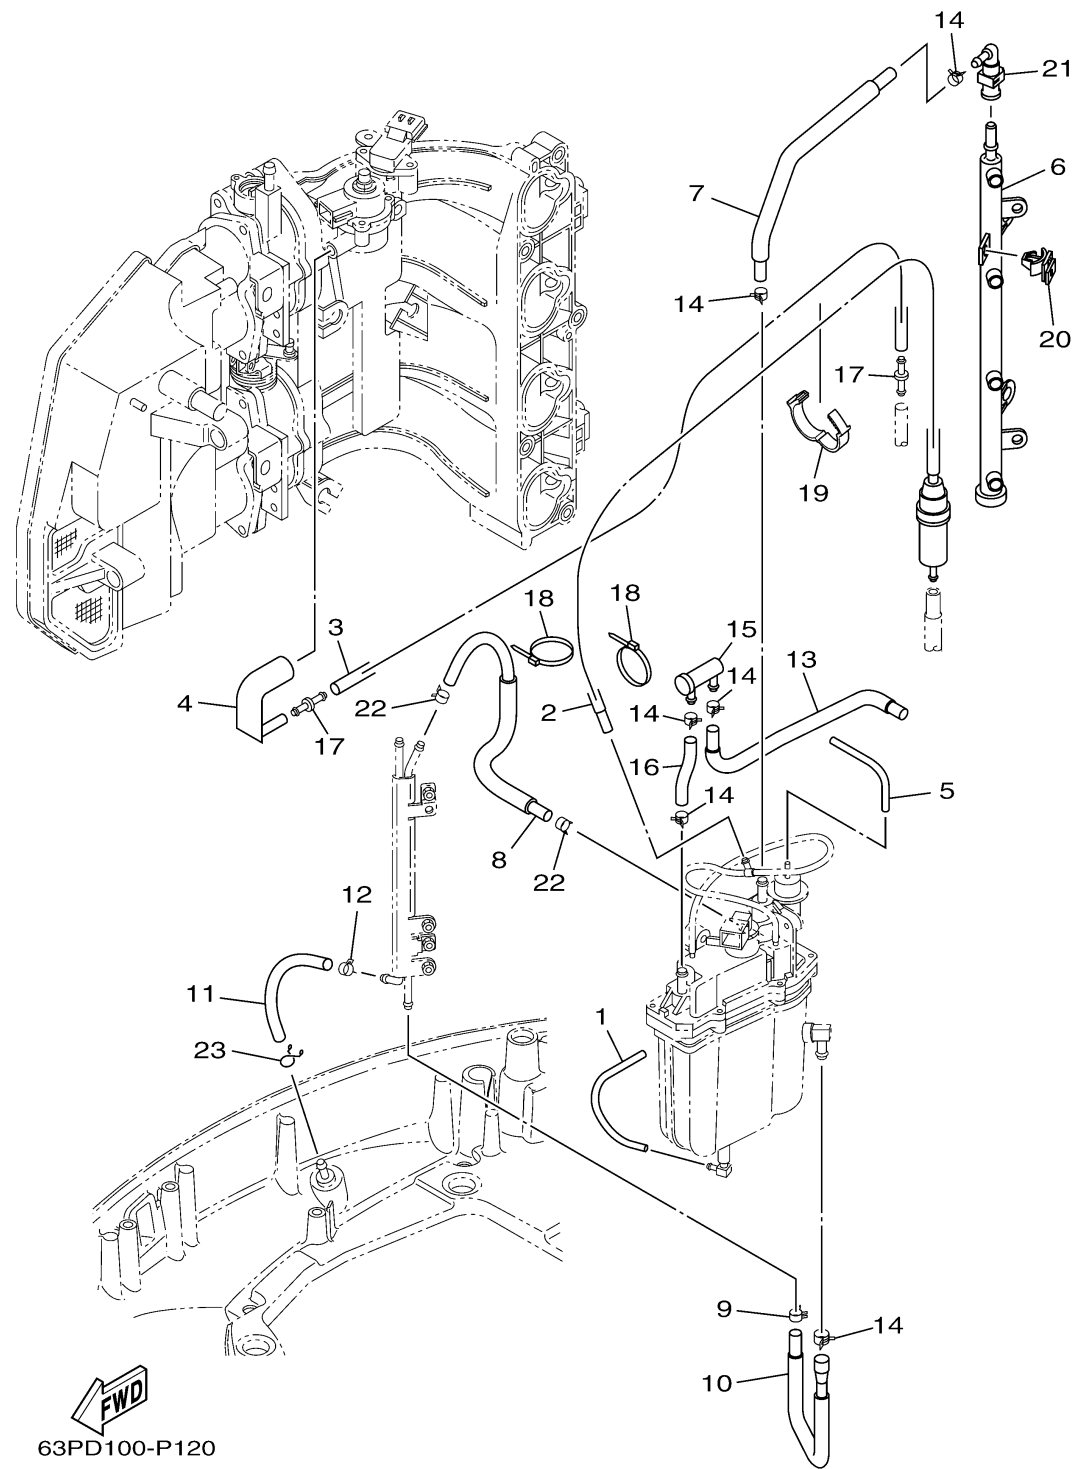

FUEL INJECTION PUMP 2

Ref No.	Part Number	Description	Qty	Remarks
1	63P-14149-00-00	PIPE	1	
2	63P-13971-10-00	PIPE, FUEL 1	1	WITH FILTER
3	63P-13546-00-00	HOSE 2	1	
4	63P-13545-00-00	HOSE 1	1	
5	63P-13532-10-00	HOSE, VACUUM SENSING 3	1	
6	63P-13160-10-00	DELIVERY PIPE ASSY 1	1	
7	63P-13974-40-00	PIPE, FUEL 4	1	
8	63P-13976-40-00	PIPE, FUEL 6	0	
8	63P-13976-50-00	PIPE, FUEL 6	1	
9	68V-2411M-01-00	CLIP	1	
10	63P-24317-30-00	PIPE 7	0	
10	63P-24317-40-00	PIPE 7	1	
11	63P-2247B-11-00	HOSE 2	1	
12	68V-24519-01-00	CLIP	1	
13	63P-24325-50-00	PIPE 14	1	
13	63P-24325-40-00	PIPE 14	0	
14	68V-13577-01-00	.CLIP	6	
15	69J-24501-10-00	FILTER, FUEL	1	
16	63P-13975-40-00	PIPE, FUEL 5	0	
16	63P-13975-50-00	PIPE, FUEL 5	1	

CONTINUED ON NEXT FRAME >

FUEL INJECTION PUMP 2

Ref No.	Part Number	Description	Qty	Remarks
17	6P2-13758-00-00	PIPE, JOINT	2	
18	68V-2481H-00-00	CLAMP	2	
19	90464-26001-00	CLAMP	1	
20	90464-12002-00	CLAMP	1	
21	6AW-24300-01-00	FUEL PIPE JOINT	1	
22	63P-24519-01-00	CLIP	2	
23	90467-09M09-00	CLIP	1	