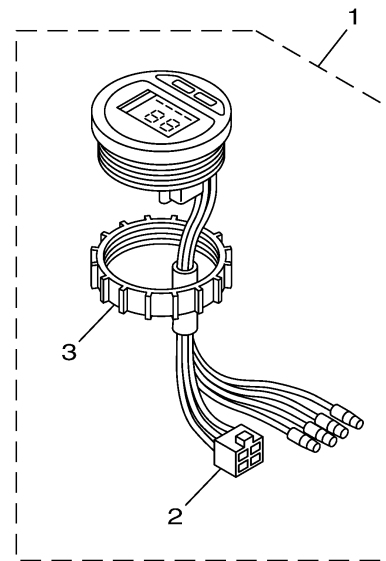

DIGITAL TACHOMETER

Ref. No.	Description	Part No.	Applicable model
1	Multifunction w/o "Check engine" and "Water in fuel" indicators	6Y5-8350T-E1	Above 40 (3-cyl) w/ oil injection Above F30 [Mechanical RC]

601M10M-W010

meter_2023

METER 1

Ref No.	Part Number	Description	Qty	Remarks
1	6Y5-8350T-E1-00	TACHOMETER ASSY	1	
2	9E450-04533-00	..CONNECTOR	1	F-4-W
3	6Y8-84383-00-00	...NUT, RING	1	

A2