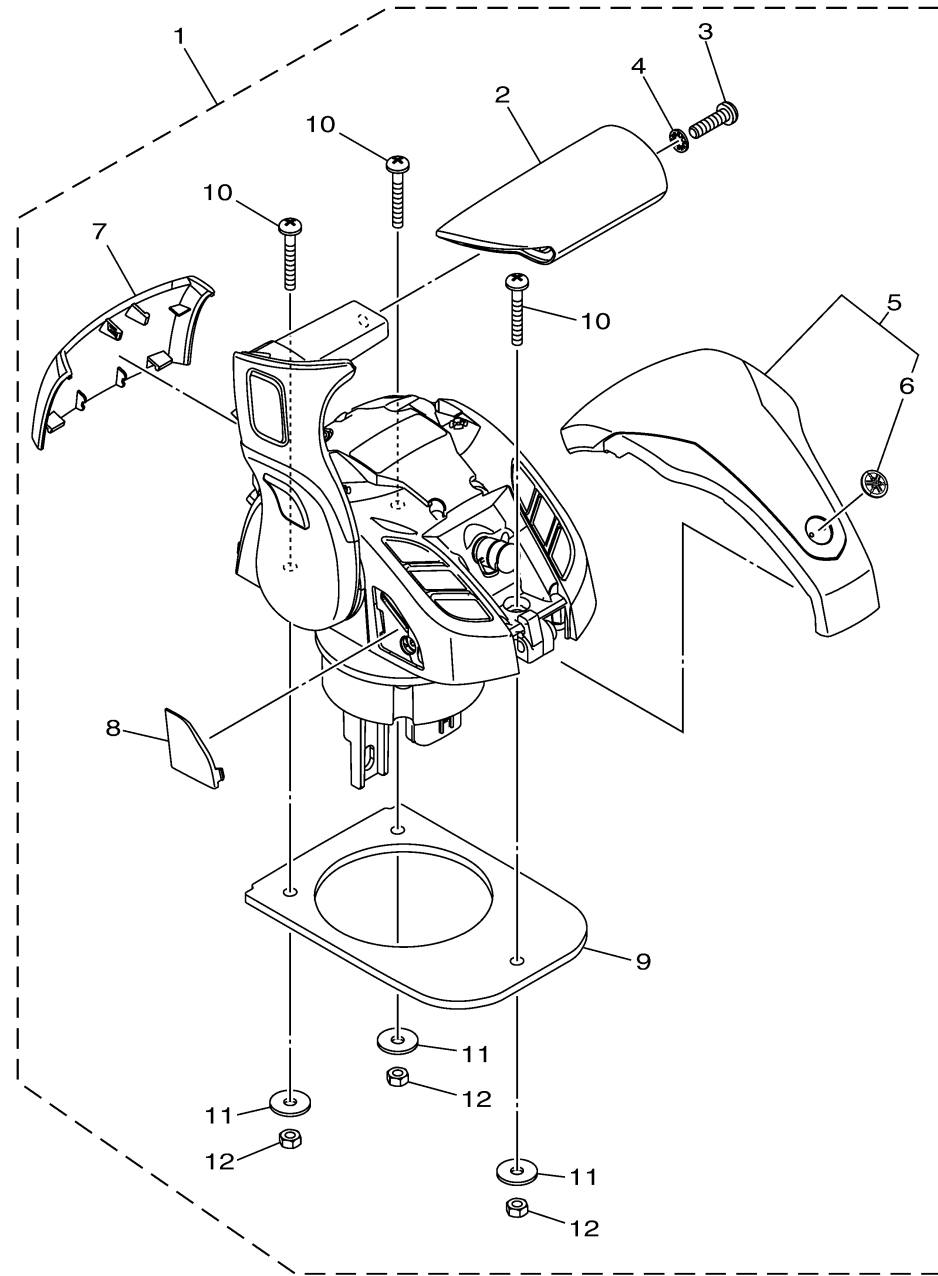

SINGLE ENGINE

6X91100-U010

DEC 1 (SINGLE)

Ref No.	Part Number	Description	Qty	Remarks
1	6X9-48A01-02-00	REMOTE CONTROL BOX ASSY 2	1	ASK TO MARINE DIV
2	6X9-4822A-00-00	..GRIP, LEVER SINGL	1	
3	6X9-48127-00-00	..SCREW 1	1	
4	92990-05300-00	..WASHER, INTERNAL TOOTH	1	
5	6X9-48400-00-00	..COVER ASSY	1	
6	6X9-42697-00-00	...TUNING FORK MARK	1	
7	6X9-4811C-00-00	..COVER, SINGLE	1	
8	6X9-48167-00-00	..PLUG	1	
9	6X9-48176-00-00	..GROMMET	1	
10	97780-50145-00	..SCREW, TAPPING	3	UR
10	98580-05060-00	..SCREW, PAN HEAD	3	UR
11	704-48287-00-00	..WASHER	3	
12	95380-05600-00	..NUT	3	