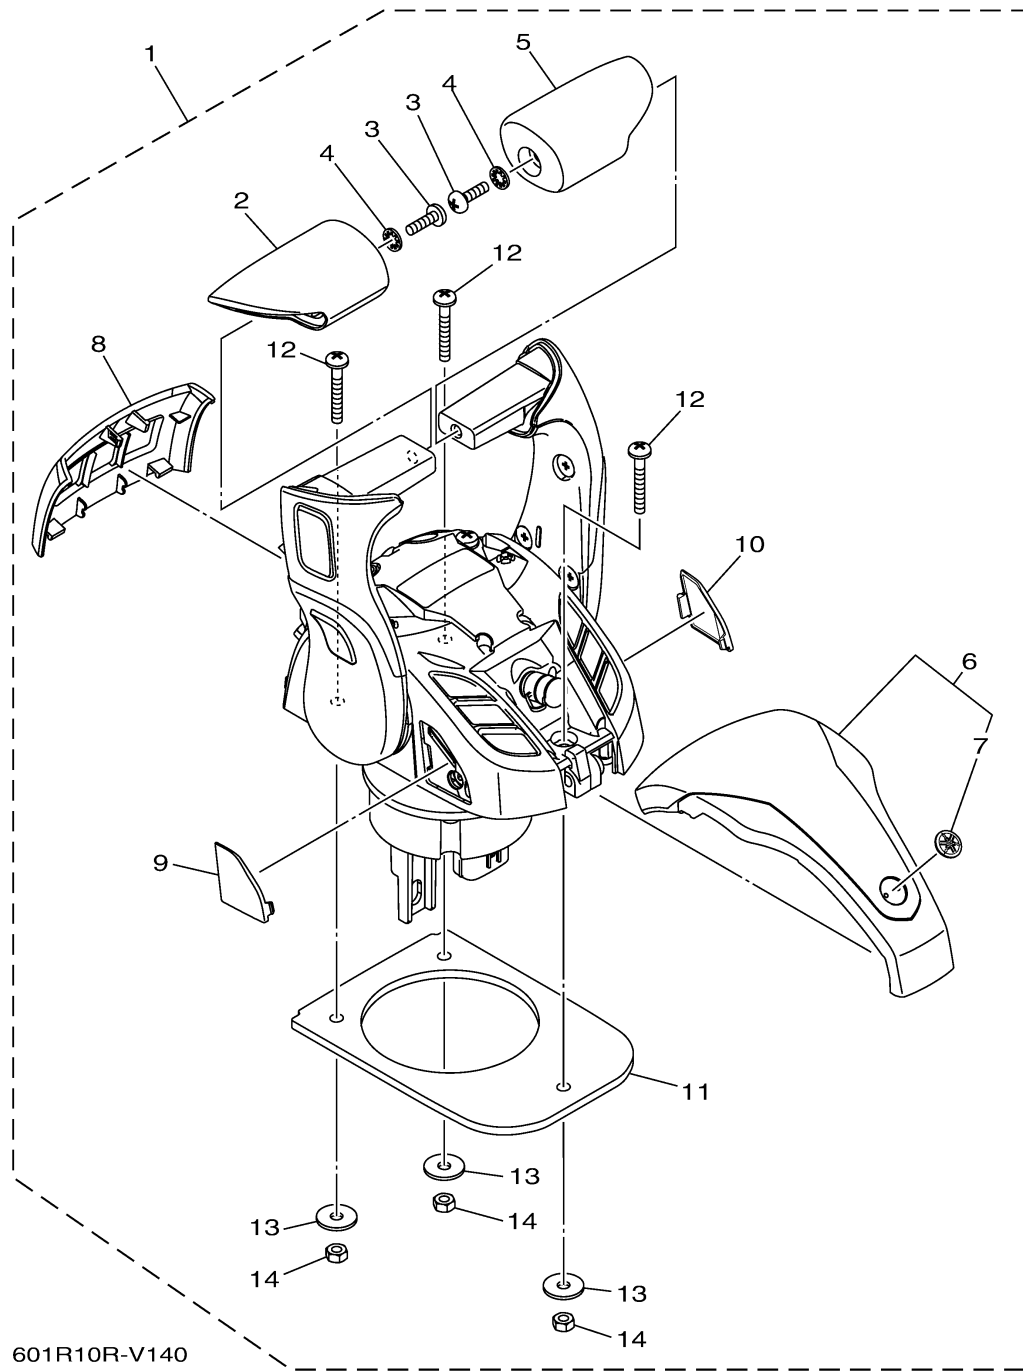

TWIN, TRIPLE, QUAD ENGINE

DEC 2 (MULTIPLE)

Ref No.	Part Number	Description	Qty	Remarks
1	6X9-48A02-02-00	REMOTE CONTROL BOX ASSY 3	1	ASK TO MARINE DIV
2	6X9-4822B-00-00	..GRIP, LEVER MULTI	1	
3	6X9-48127-00-00	..SCREW 1	2	
4	92990-05300-00	..WASHER, INTERNAL TOOTH	2	
5	6X9-48222-00-00	..GRIP, CONTROL LEVER	1	
6	6X9-48400-00-00	..COVER ASSY	1	
7	6X9-42697-00-00	...TUNING FORK MARK	1	
8	6X9-48119-00-00	..COVER	1	
9	6X9-48167-00-00	..PLUG	1	
10	6X9-48168-00-00	..PLUG 2	1	
11	6X9-48176-00-00	..GROMMET	1	
12	97780-50145-00	..SCREW, TAPPING	3	UR
12	98580-05060-00	..SCREW, PAN HEAD	3	UR
13	704-48287-00-00	..WASHER	3	
14	95380-05600-00	..NUT	3	