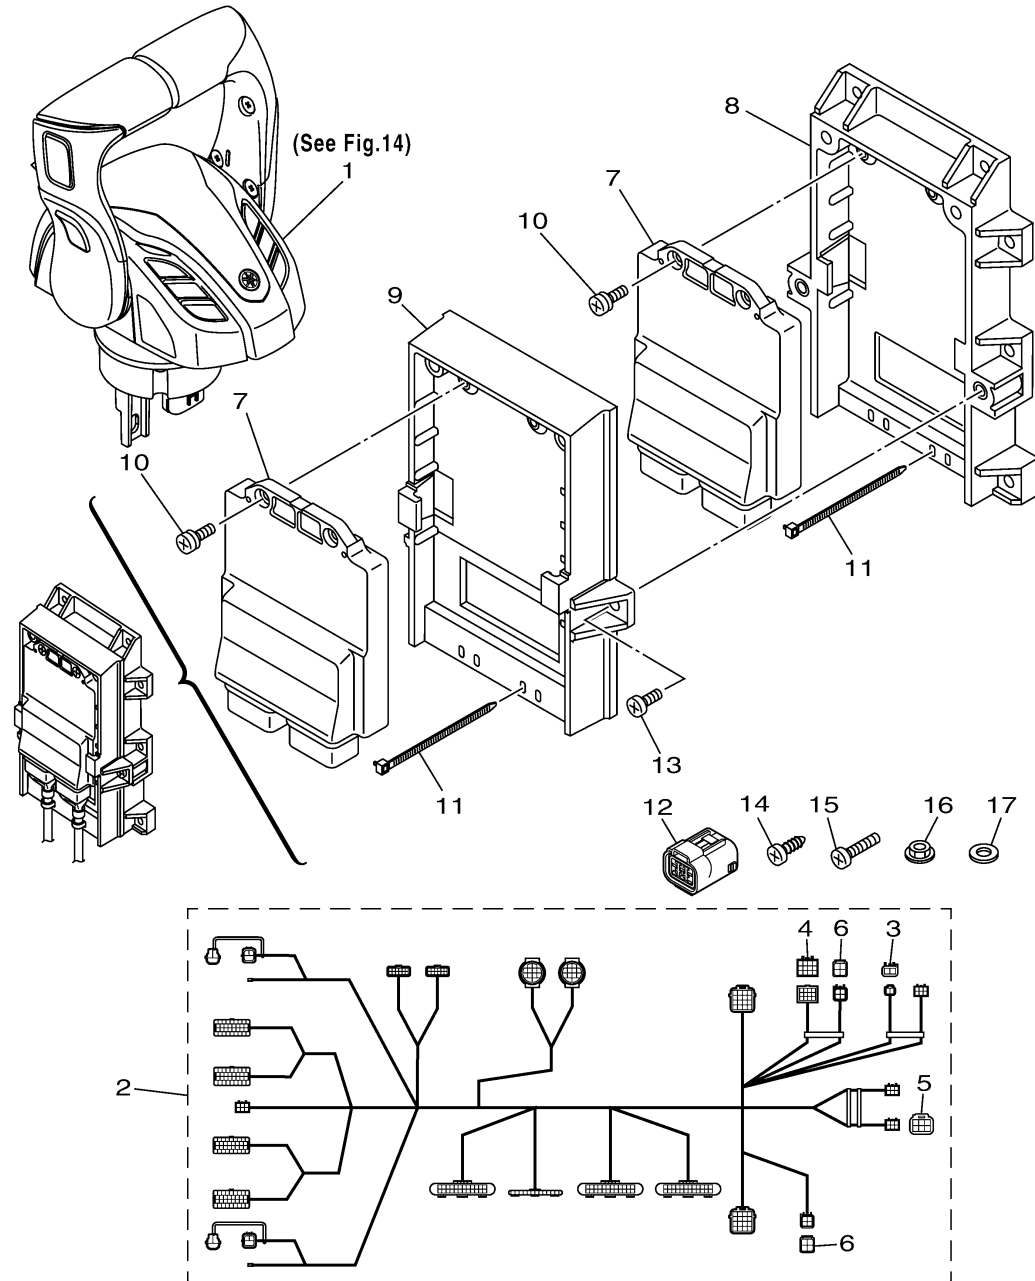

DEC 5 (TWIN/MAIN ST)

DIGITAL ELECTRONIC CONTROL (TWIN ENGINE / MAIN STATION)

Ref No.	Part Number	Description	Qty	Remarks
1	6X9-48A02-02-00	REMOTE CONTROL BOX ASSY 3	1	ASK TO MARINE DIV
2	6X9-82580-42-00	WIRE HARNESS ASSY 2	1	
3	68V-82582-10-00	. CAP 1 (2P)	1	
4	6X9-82582-00-00	..CAP 1 (12P)	1	
5	6X9-82582-10-00	..CAP 1 (6P)	1	
6	6Y8-82582-11-00	. CAP 1 (4PIN)	2	
7	6X6-85590-42-00	CONTROL UNIT ASSY	2	
8	6X9-48211-00-00	HOUSING,1	1	
9	6X9-4821A-00-00	HOUSING, 2	1	
10	97607-05212-00	SCREW, WITH WASHER	4	
11	90465-13M11-00	CLAMP	4	
12	6Y8-85371-01-00	.END OF LINE RESISTOR	2	
13	98507-06016-00	SCREW, PAN HEAD	4	
14	90167-06M00-00	SCREW, TAPPING	8	
15	97880-06035-00	SCREW, PAN HEAD	8	
16	95780-06300-00	NUT, FLANGE	8	
17	90201-06M30-00	WASHER, PLATE	8	