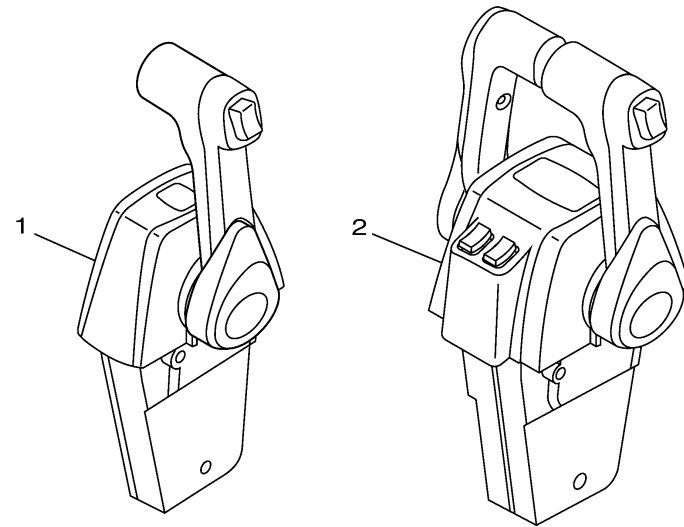

### 704 REMOTE CONTROL

Part No.	Throttle		PTT	Lever		
	Push	Pull		R	L	Twin
704-48205-R1	1		1		1	
704-48206-R1	1		1	1		
704-48207-R1	1		1			1

Part No.	Remarks
704-48293-40	Single
704-48293-50	Twin

601R10R-U020

## REMOTE CONTROL BOX 2

Ref No.	Part Number	Description	Qty	Remarks
1	704-48205-R1-00	REMOTE CONTROL ASSY (R/H)	1	UR WITH PT/T SW.
1	704-48206-R1-00	REMOTE CONTROL ASSY (L/H)	1	UR WITH PT/T SW.
2	704-48207-R1-00	REMOTE CONTROL ASSY	1	WITH PT/T SW.
3	704-48293-40-00	SPACER, REMOTE CONTROL	1	FOR SINGLE
4	98580-05060-00	. .SCREW, PAN HEAD	4	
5	97780-50145-00	. .SCREW, TAPPING	4	
6	704-48293-50-00	SPACER, REMOTE CONTROL	1	FOR TWIN
7	98580-05060-00	. .SCREW, PAN HEAD	4	
8	97780-50145-00	. .SCREW, TAPPING	4	