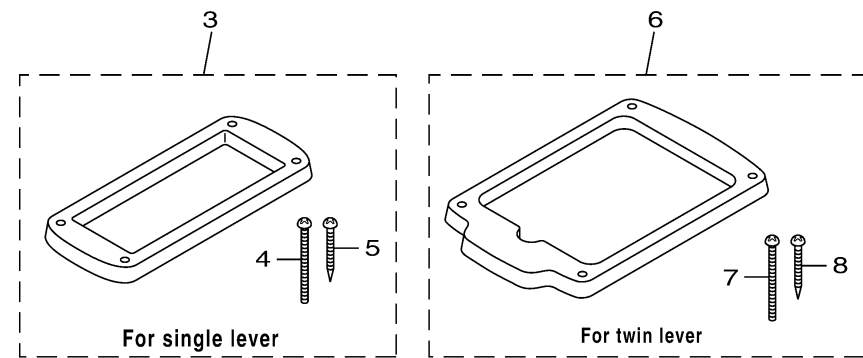

### 704 REMOTE CONTROL

Part No.	Throttle		PTT	Lever		
	Push	Pull		R	L	Twin
704-48205-R1	1		1		1	
704-48206-R1	1		1	1		
704-48207-R1	1		1			1

Part No.	Remarks
704-48293-40	Single
704-48293-50	Twin

601R10R-U020

## REMOTE CONTROL BOX 2

Ref No.	Part Number	Description	Qty	Remarks
1	704-48205-R1-00	REMOTE CONTROL ASSY (R/H)	1	UR WITH PT/T SW.
1	704-48206-R1-00	REMOTE CONTROL ASSY (L/H)	1	UR WITH PT/T SW.
2	704-48207-R1-00	REMOTE CONTROL ASSY	1	WITH PT/T SW.
3	704-48293-40-00	SPACER, REMOTE CONTROL	1	FOR SINGLE
4	98580-05060-00	. .SCREW, PAN HEAD	4	
5	97780-50145-00	. .SCREW, TAPPING	4	
6	704-48293-50-00	SPACER, REMOTE CONTROL	1	FOR TWIN
7	98580-05060-00	. .SCREW, PAN HEAD	4	
8	97780-50145-00	. .SCREW, TAPPING	4	