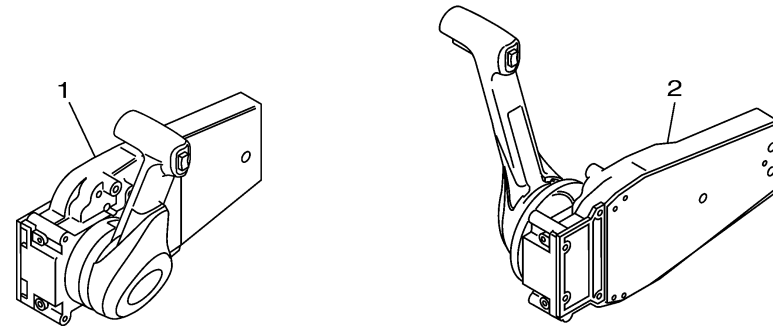

6X3 REMOTE CONTROL

Part No.	Throttle		PTT	Mount		Remarks
	Push	Pull		R	L	
6X3-48206-11	1		1	1		With emergency shut-off cord (2-pin coupler)
6X3-48206-22	1		1		1	

6X5 REMOTE CONTROL

Part No.	Throttle		PTT	Mount		Remarks
	Push	Pull		R	L	
6X5-48207-03	1		1	1		No wood tone

601R10R-U030

REMOTE CONTROL BOX 3

Ref No.	Part Number	Description	Qty	Remarks
1	6X3-48206-11-00	REMOTE CONTROL ASSY	1	FOR RIGHT MOUNT WITH PT/T SW.
2	6X3-48206-22-00	REMOTE CONTROL ASSY	1	FOR LEFT MOUNT WITH PT/T SW.
3	6X5-48207-03-00	REMOTE CONTROL ASSY	1	WITH PT/T SW.