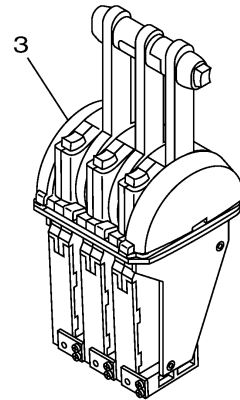

6X3 REMOTE CONTROL

Part No.	Throttle		PTT	Mount		Remarks
	Push	Pull		R	L	
6X3-48206-11	1		1	1		With emergency shut-off cord (2-pin coupler)
6X3-48206-22	1		1		1	

6X5 REMOTE CONTROL

Part No.	Throttle		PTT	Mount		Remarks
	Push	Pull		R	L	
6X5-48207-03	1		1	1		No wood tone

601R10R-U030

REMOTE CONTROL BOX 3

Ref No.	Part Number	Description	Qty	Remarks
1	6X3-48206-11-00	REMOTE CONTROL ASSY	1	FOR RIGHT MOUNT WITH PT/T SW.
2	6X3-48206-22-00	REMOTE CONTROL ASSY	1	FOR LEFT MOUNT WITH PT/T SW.
3	6X5-48207-03-00	REMOTE CONTROL ASSY	1	WITH PT/T SW.