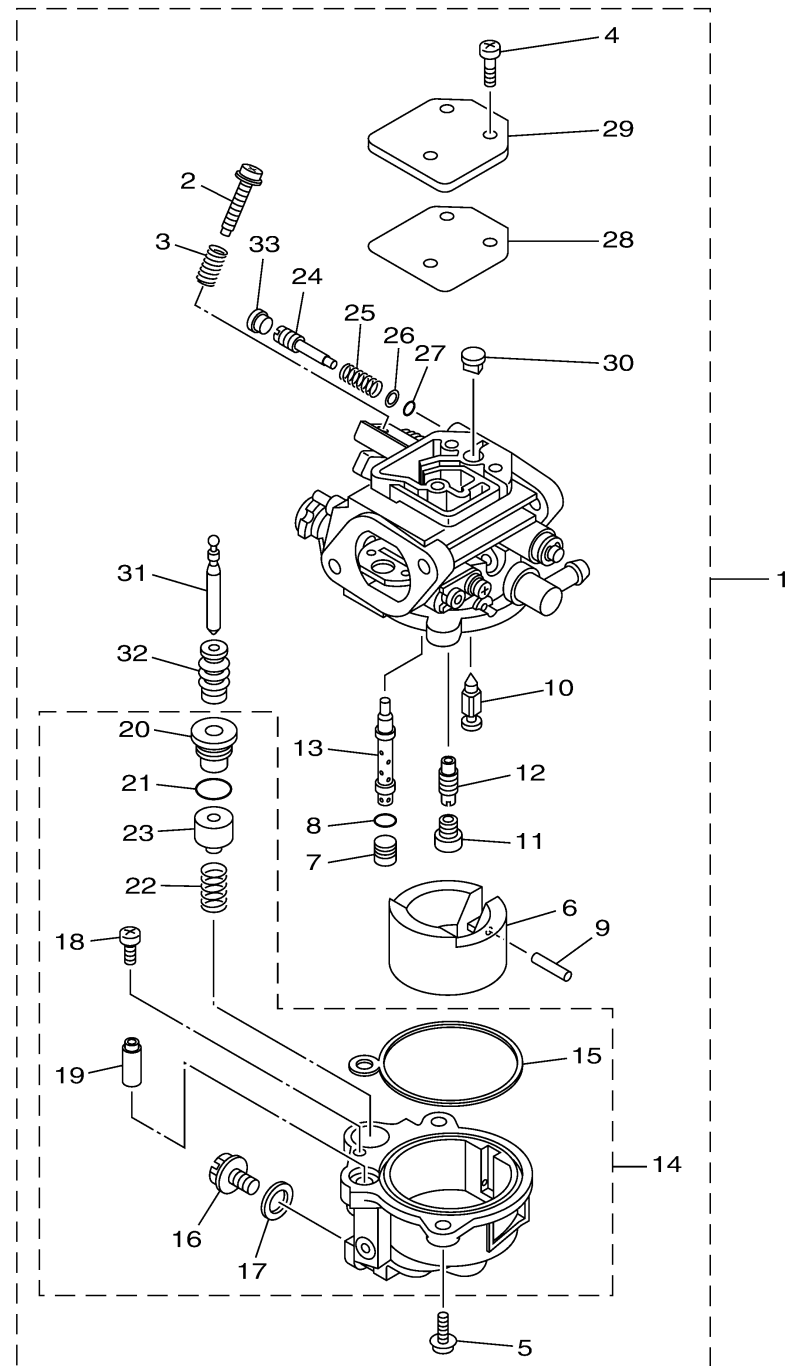

CARBURETOR

| Ref No. | Part Number | Description | Qty | Remarks |
|---------|-----------------|---------------------------|-----|---------|
| 1 | 6DR-14301-70-00 | CARBURETOR ASSY 1 | 1 | |
| 2 | 69W-14321-00-00 | ..SCREW, THROTTLE | 1 | |
| 3 | 62Y-14212-00-00 | ..SPRING, PILOT ADJUSTING | 1 | |
| 4 | 6DR-14321-00-00 | ..SCREW, THROTTLE | 3 | |
| 5 | 62Y-14321-00-00 | ..SCREW, THROTTLE | 2 | |
| 6 | 6DR-14385-00-00 | ..FLOAT | 1 | |
| 7 | 6DR-1432A-00-00 | ..PLUG | 1 | |
| 8 | 6DR-14561-00-00 | ..O-RING | 1 | |
| 9 | 4FP-14386-00-00 | ..PIN, FLOAT | 1 | |
| 10 | 6DR-14336-00-00 | ..NEEDLE | 1 | |
| 11 | 6DR-14343-46-00 | ..JET, MAIN (#92) | 1 | |
| 12 | 6DR-14342-71-00 | ..JET, PILOT (#43) | 1 | |
| 13 | 6DR-14341-00-00 | ..NOZZLE, MAIN | 1 | |
| 14 | 6DR-14381-00-00 | ..BODY, FLOAT CHAMBER | 1 | |
| 15 | 6DR-14984-00-00 | ...GASKET, FLOAT CHAMBER | 1 | |
| 16 | 62Y-14383-30-00 | ...SCREW, DRAIN | 1 | |
| 17 | 652-14397-00-00 | ...O-RING | 1 | |
| 18 | 6DR-14216-00-00 | ...SCREW | 1 | |
| 19 | 6DR-14860-00-00 | ...CHECK VALVE ASSY | 1 | |
| 20 | 6DR-14680-00-00 | ...STOPPER | 1 | |

CONTINUED ON NEXT FRAME >

6DRA110-W080

CARBURETOR

| Ref No. | Part Number | Description | Qty | Remarks |
|---------|-----------------|-------------------------|-----|---------|
| 21 | 6DR-14147-00-00 | ...O-RING | 1 | |
| 22 | 6DR-14335-00-00 | ...SPRING, PLUNGER | 1 | |
| 23 | 6DR-14371-00-00 | ...PLUNGER, STARTER | 1 | |
| 24 | 6DR-14323-00-00 | ..SCREW, AIR ADJUSTING | 1 | |
| 25 | 6DR-14334-00-00 | ..SPRING, AIR ADJUSTING | 1 | |
| 26 | 6DR-14285-00-00 | ..WASHER | 1 | |
| 27 | 6DR-14397-00-00 | ..O-RING | 1 | |
| 28 | 6DR-14818-00-00 | ..COVER GASKET | 1 | |
| 29 | 6DR-14157-00-00 | ..COVER, MIXING | 1 | |
| 30 | 6DR-14862-00-00 | ..PLUG | 1 | |
| 31 | 6DR-14379-00-00 | ..ROD, STARTER | 1 | |
| 32 | 6DR-14373-00-00 | ..COVER, PLUNGER CAP | 1 | |
| 33 | 6FW-1432A-00-00 | ..PLUG | 1 | |

6DRA110-W080