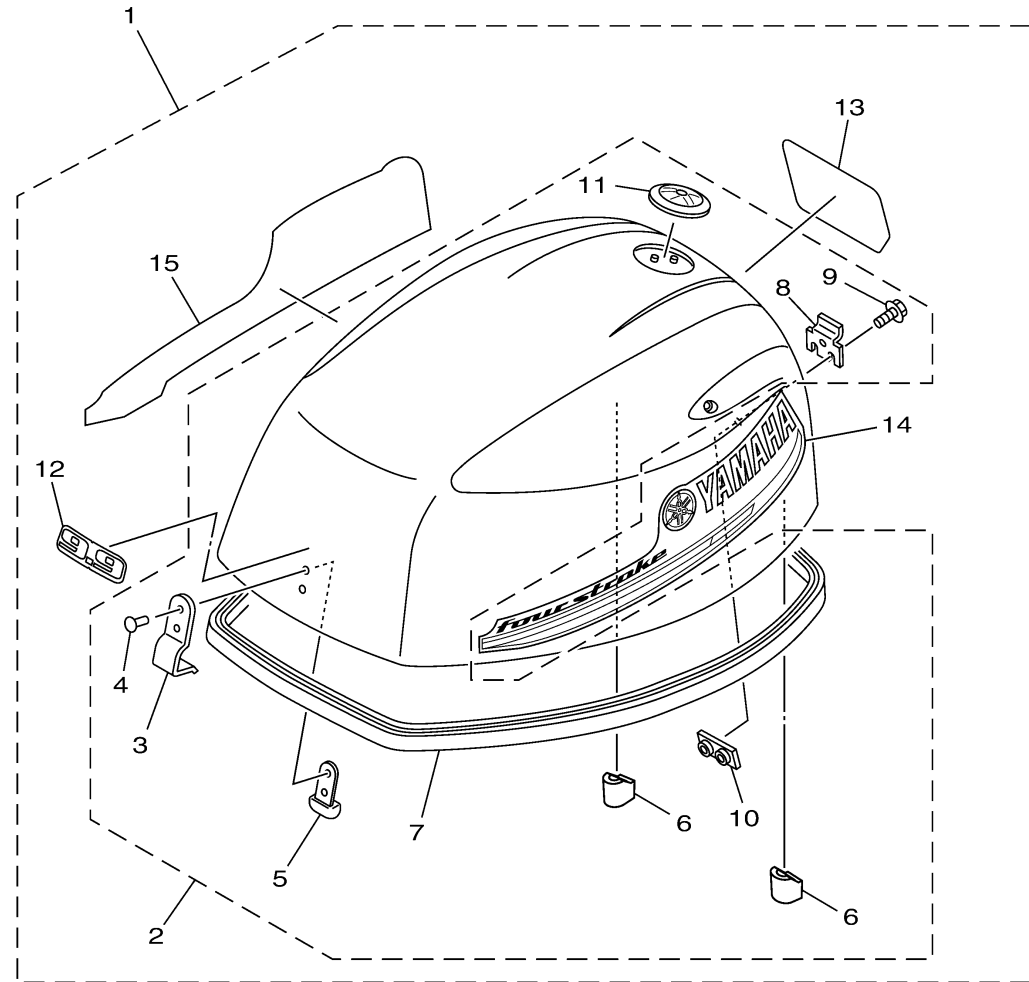

TOP COWLING

Ref No.	Part Number	Description	Qty	Remarks
1	6EA-42610-12-00	TOP COWLING ASSY	1	
2	6DR-4261A-12-00	..TOP COWLING W/O GRAPHICS	1	
3	6DR-42651-00-00	...HOOK	1	
4	90266-04005-00	...RIVET	2	
5	6DR-42649-01-00	...HOLDER, CLAMP BAND	1	
6	6BG-42662-01-00	...DAMPER	2	
7	60R-42615-00-00	...SEAL	1	
8	60R-42652-00-00	...HOOK	1	
9	97595-05514-00	.. BOLT, WITH WASHER	2	
10	68T-42649-00-00	...HOLDER, CLAMP BAND	1	
11	6AH-42697-10-00	...TUNING FORK MARK	1	
12	6AU-42678-11-00	..GRAPHIC, REAR	1	
13	6AV-42678-11-00	..GRAPHIC, REAR	1	
14	60R-42675-01-00	..GRAPHIC, SIDE 1	1	
15	60R-42676-11-00	..GRAPHIC, SIDE 2	1	