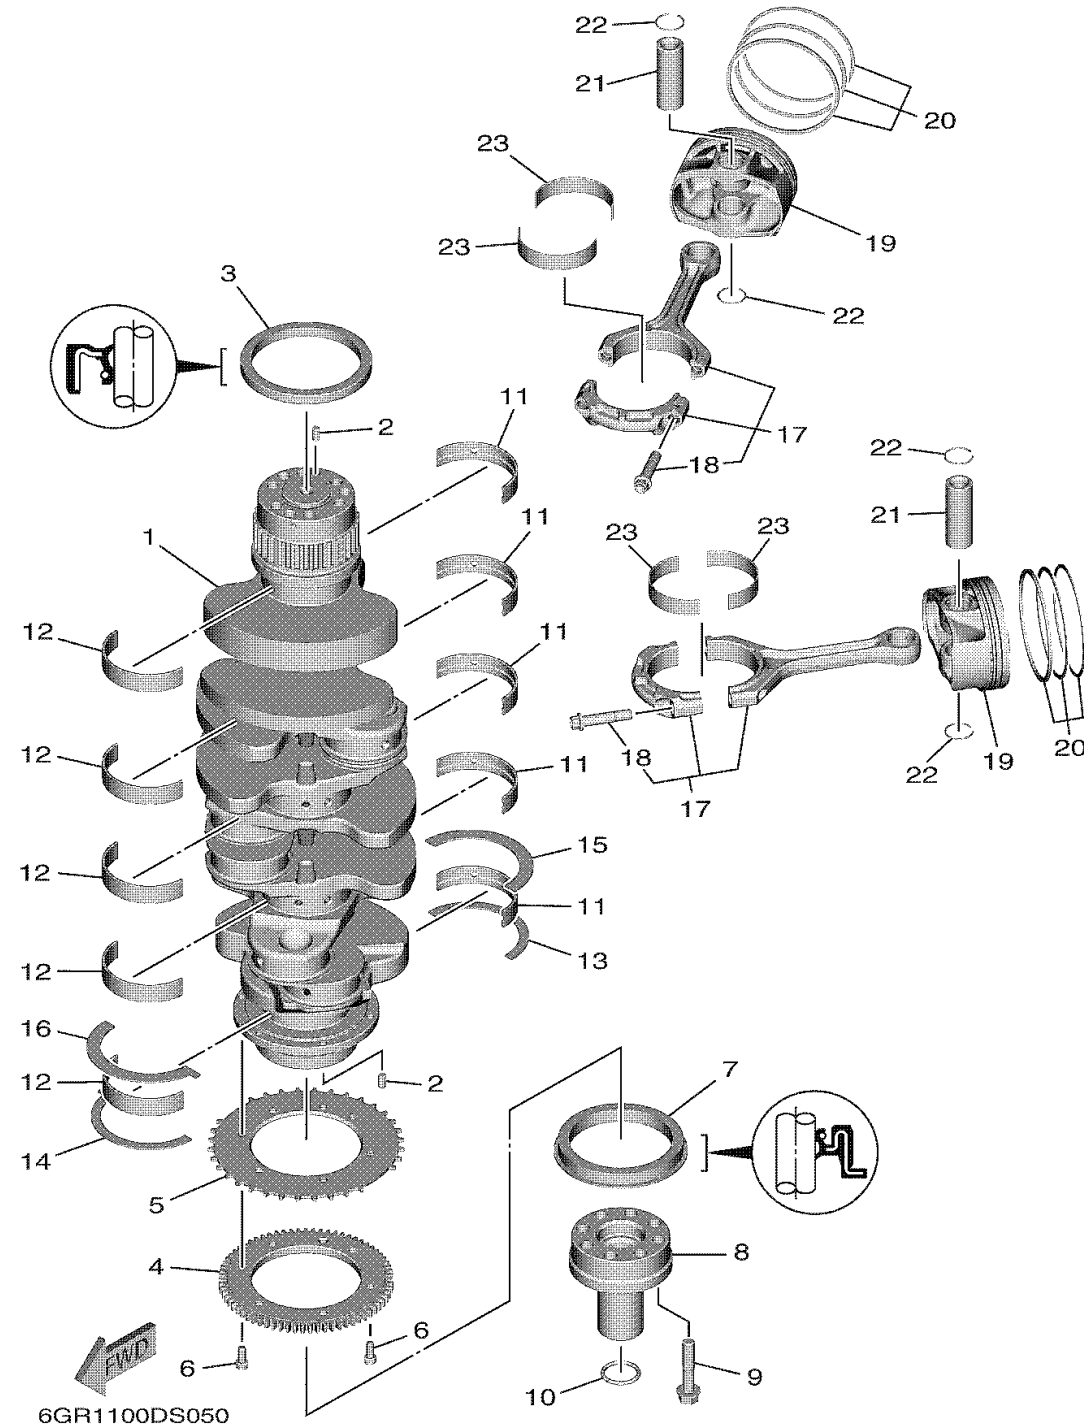

CRANKSHAFT PISTON

Ref No.	Part Number	Description	Qty	Remarks
1	6GR-11411-01-00	CRANKSHAFT	1	
2	93606-12019-00	.PIN, DOWEL	2	
3	93102-90004-00	.OIL SEAL	1	
4	6GR-13188-00-00	GEAR, DRIVE	1	
5	6GR-81673-00-00	ROTOR	1	
6	91317-06014-00	BOLT, HEXAGON SOCKET HEAD	6	
7	93102-85010-00	.OIL SEAL	1	
8	6GR-12199-00-00	FLANGE	1	
9	90105-10446-00	BOLT, FLANGE	8	
10	93210-260A5-00	O-RING	1	
11	6GR-11416-20-00	PLANE BEARING, CRANKSHAFT 1	5	UR PINK
11	6GR-11416-30-00	PLANE BEARING, CRANKSHAFT 1	5	UR WHITE
11	6GR-11416-10-00	PLANE BEARING, CRANKSHAFT 1	5	UR BLUE
11	6GR-11416-00-00	PLANE BEARING, CRANKSHAFT 1	5	UR BLACK
12	6GR-11417-10-00	PLANE BEARING, CRANKSHAFT 2	5	UR BLUE
12	6GR-11417-00-00	PLANE BEARING, CRANKSHAFT 2	5	UR BLACK
12	6GR-11417-20-00	PLANE BEARING, CRANKSHAFT 2	5	UR PINK
12	6GR-11417-30-00	PLANE BEARING, CRANKSHAFT 2	5	UR WHITE
13	6CB-11426-03-00	BEARING, THRUST 1	1	
14	6CB-11427-03-00	BEARING, THRUST 2	1	

CONTINUED ON NEXT FRAME >

CRANKSHAFT PISTON

Ref No.	Part Number	Description	Qty	Remarks
15	6GR-11426-00-00	BEARING, THRUST 1	1	
16	6GR-11427-00-00	BEARING, THRUST 2	1	
17	6GR-W1165-10-00	CONNECTING ROD ASSY	8	
18	63P-11654-10-00	. .BOLT, CONNECTING ROD	2	
19	6GR-11631-00-00	PISTON (STD)	8	
20	6GR-11603-00-00	PISTON RING SET (STD)	8	
21	6GR-11633-00-00	PIN, PISTON	8	
22	6GR-11634-00-00	CLIP, PISTON PIN	16	
23	6GR-11656-20-00	PLANE BEARING, CONNECTING ROD	16	UR BLUE
23	6GR-11656-10-00	PLANE BEARING, CONNECTING ROD	16	UR GREEN
23	6GR-11656-00-00	PLANE BEARING, CONNECTING ROD	16	UR YELLOW