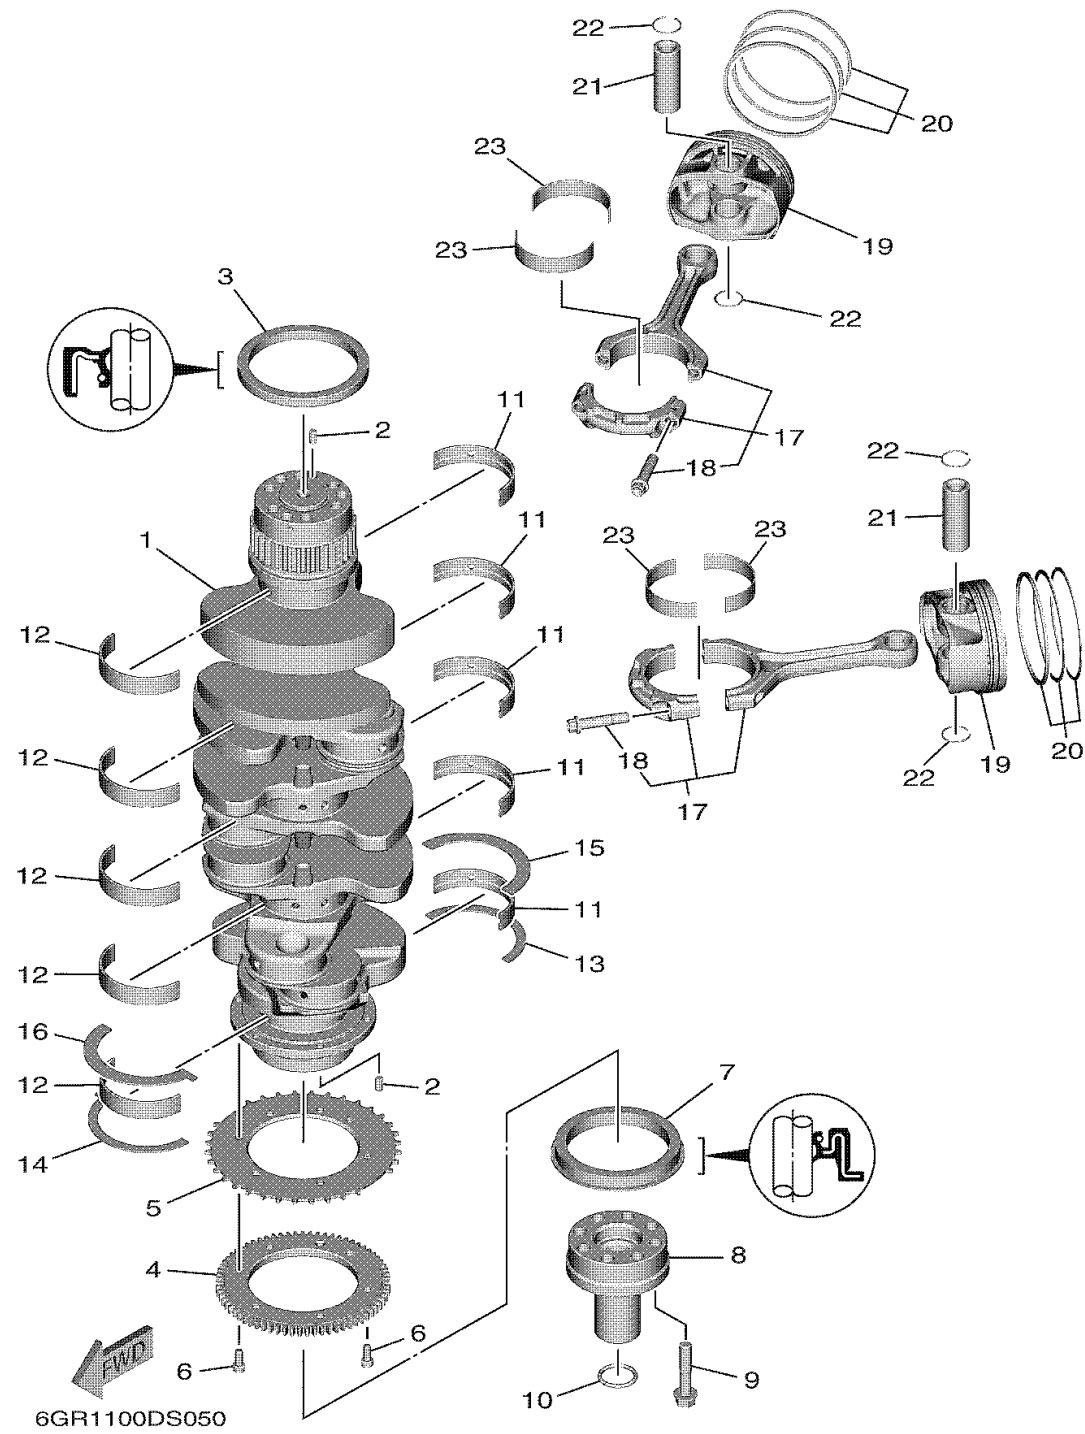

CRANKSHAFT PISTON

Ref No.	Part Number	Description	Qty	Remarks
1	6GR-11411-01-00	CRANKSHAFT	1	
2	93606-12019-00	.PIN, DOWEL	2	
3	93102-90004-00	.OIL SEAL	1	
4	6GR-13188-00-00	GEAR, DRIVE	1	
5	6GR-81673-00-00	ROTOR	1	
6	91317-06014-00	BOLT, HEXAGON SOCKET HEAD	6	
7	93102-85010-00	.OIL SEAL	1	
8	6GR-12199-00-00	FLANGE	1	
9	90105-10446-00	BOLT, FLANGE	8	
10	93210-260A5-00	O-RING	1	
11	6GR-11416-20-00	PLANE BEARING, CRANKSHAFT 1	5	UR PINK
11	6GR-11416-30-00	PLANE BEARING, CRANKSHAFT 1	5	UR WHITE
11	6GR-11416-10-00	PLANE BEARING, CRANKSHAFT 1	5	UR BLUE
11	6GR-11416-00-00	PLANE BEARING, CRANKSHAFT 1	5	UR BLACK
12	6GR-11417-10-00	PLANE BEARING, CRANKSHAFT 2	5	UR BLUE
12	6GR-11417-00-00	PLANE BEARING, CRANKSHAFT 2	5	UR BLACK
12	6GR-11417-20-00	PLANE BEARING, CRANKSHAFT 2	5	UR PINK
12	6GR-11417-30-00	PLANE BEARING, CRANKSHAFT 2	5	UR WHITE
13	6CB-11426-03-00	BEARING, THRUST 1	1	
14	6CB-11427-03-00	BEARING, THRUST 2	1	

CONTINUED ON NEXT FRAME >

CRANKSHAFT PISTON

Ref No.	Part Number	Description	Qty	Remarks
15	6GR-11426-00-00	BEARING, THRUST 1	1	
16	6GR-11427-00-00	BEARING, THRUST 2	1	
17	6GR-W1165-10-00	CONNECTING ROD ASSY	8	
18	63P-11654-10-00	. .BOLT, CONNECTING ROD	2	
19	6GR-11631-00-00	PISTON (STD)	8	
20	6GR-11603-00-00	PISTON RING SET (STD)	8	
21	6GR-11633-00-00	PIN, PISTON	8	
22	6GR-11634-00-00	CLIP, PISTON PIN	16	
23	6GR-11656-20-00	PLANE BEARING, CONNECTING ROD	16	UR BLUE
23	6GR-11656-10-00	PLANE BEARING, CONNECTING ROD	16	UR GREEN
23	6GR-11656-00-00	PLANE BEARING, CONNECTING ROD	16	UR YELLOW