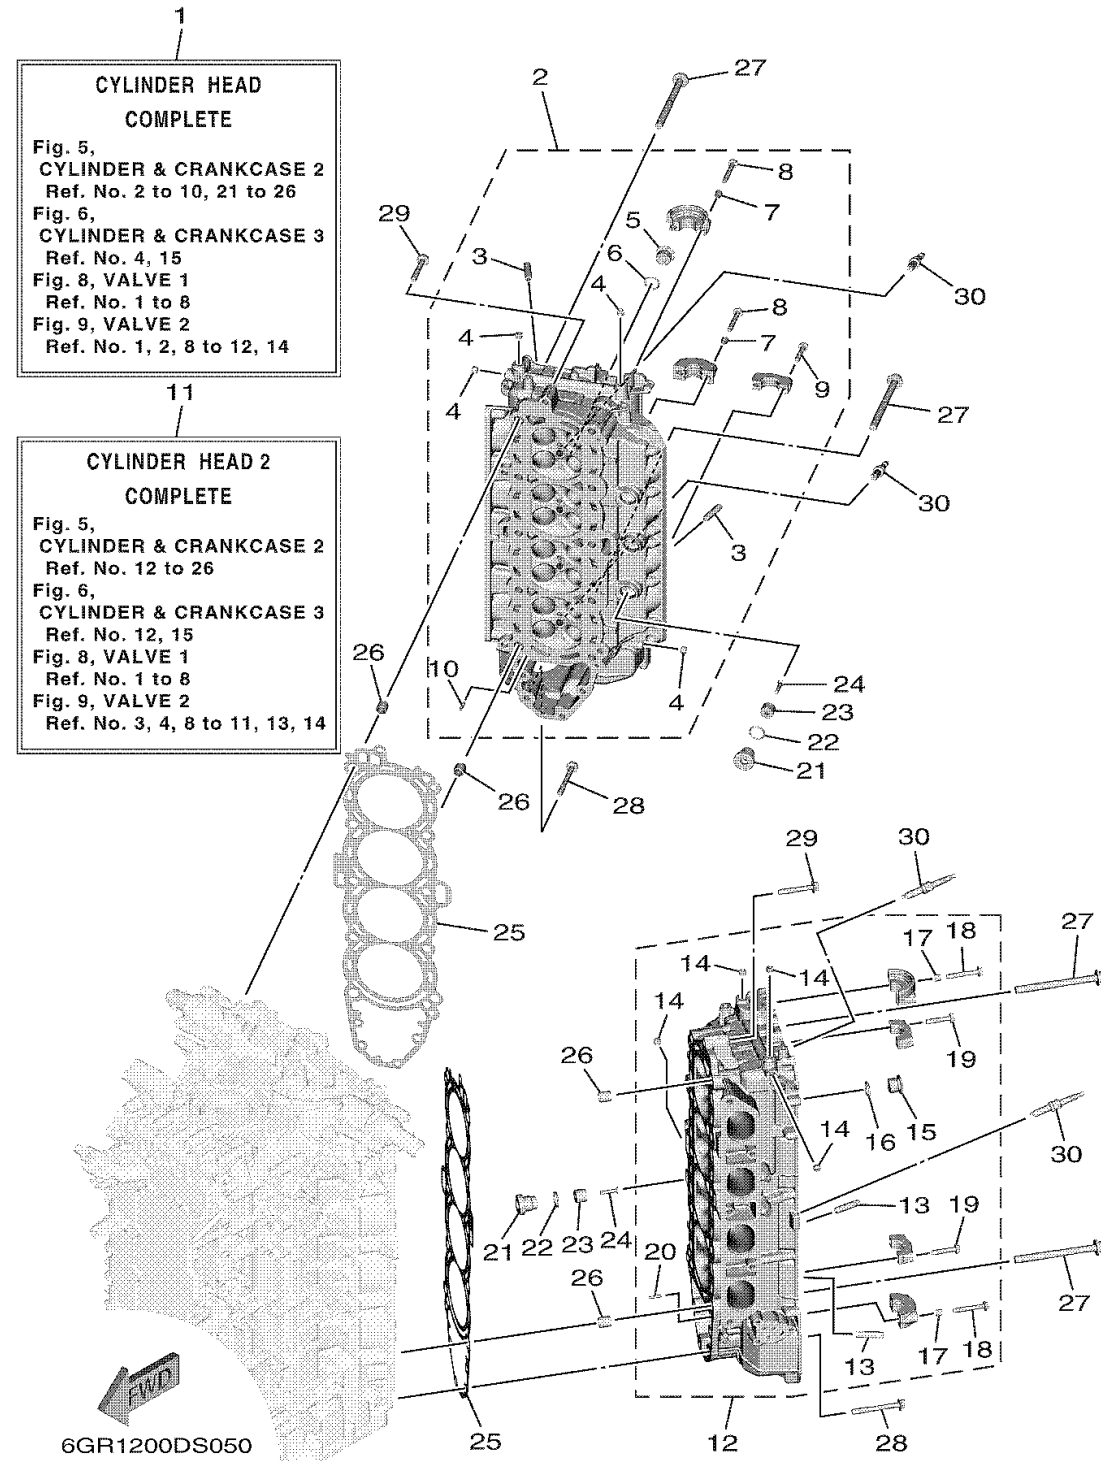

CYLINDER CRANKCASE 2

Ref No.	Part Number	Description	Qty	Remarks
21	6GR-11197-00-00	PLUG, BLIND	6	
22	93210-19216-00	.O-RING	6	
23	6AW-1132L-00-00	ANODE 2	6	
24	98780-05025-00	SCREW, FLAT HEAD	6	
25	6GR-11181-00-00	.GASKET, CYLINDER HEAD 1	2	
26	90387-11005-00	COLLAR	4	
27	90149-11001-00	SCREW	20	
28	90105-08220-00	BOLT, FLANGE	8	
29	90105-08175-00	BOLT, FLANGE	2	
30	LMA-R7E90-00-00	PLUG, SPARK (NGK ILMAR7E9)	8	