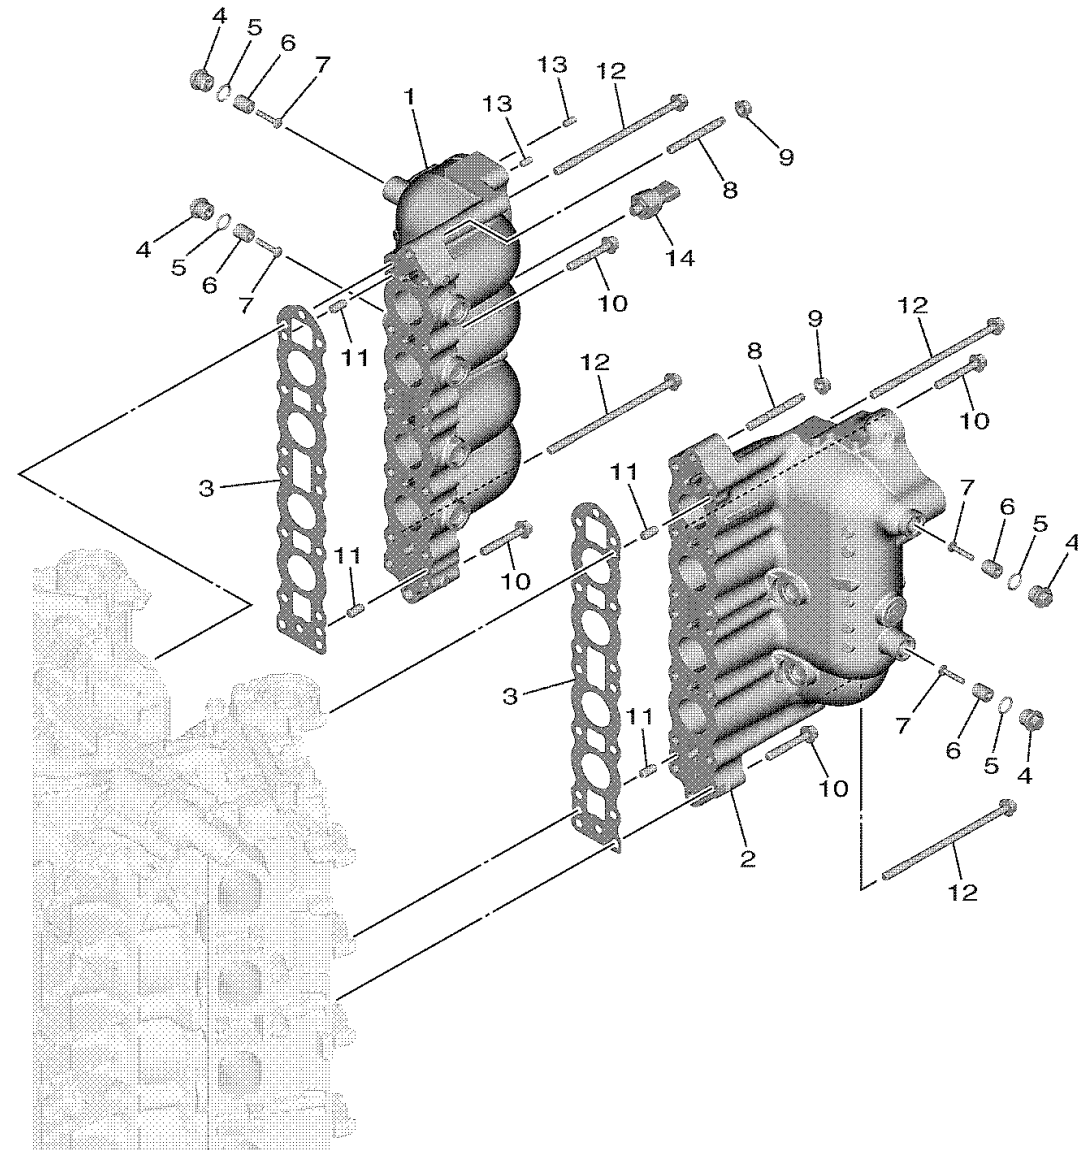

EXHAUST 1

Ref No.	Part Number	Description	Qty	Remarks
1	6GR-14615-01-9S	JOINT, EXHAUST 1	1	
2	6GR-14625-01-9S	JOINT, EXHAUST 2	1	
3	6GR-14613-00-00	GASKET, EXHAUST PIPE	2	
4	6G8-11197-A0-00	PLUG, BLIND	4	
5	93210-13M63-00	.O-RING	4	
6	6G8-11325-00-00	ANODE	4	
7	98980-05025-00	SCREW, BIND	4	
8	90116-08037-00	BOLT, STUD	4	
9	90179-08M34-00	NUT	4	
10	90105-08175-00	BOLT, FLANGE	14	
11	93608-16M16-00	PIN, DOWEL	4	
12	90105-08266-00	BOLT, FLANGE	12	
13	93606-12019-00	.PIN, DOWEL	2	
14	6AW-8366B-10-00	SENSOR, WATER PRESSURE	1	

6GR1100DS140