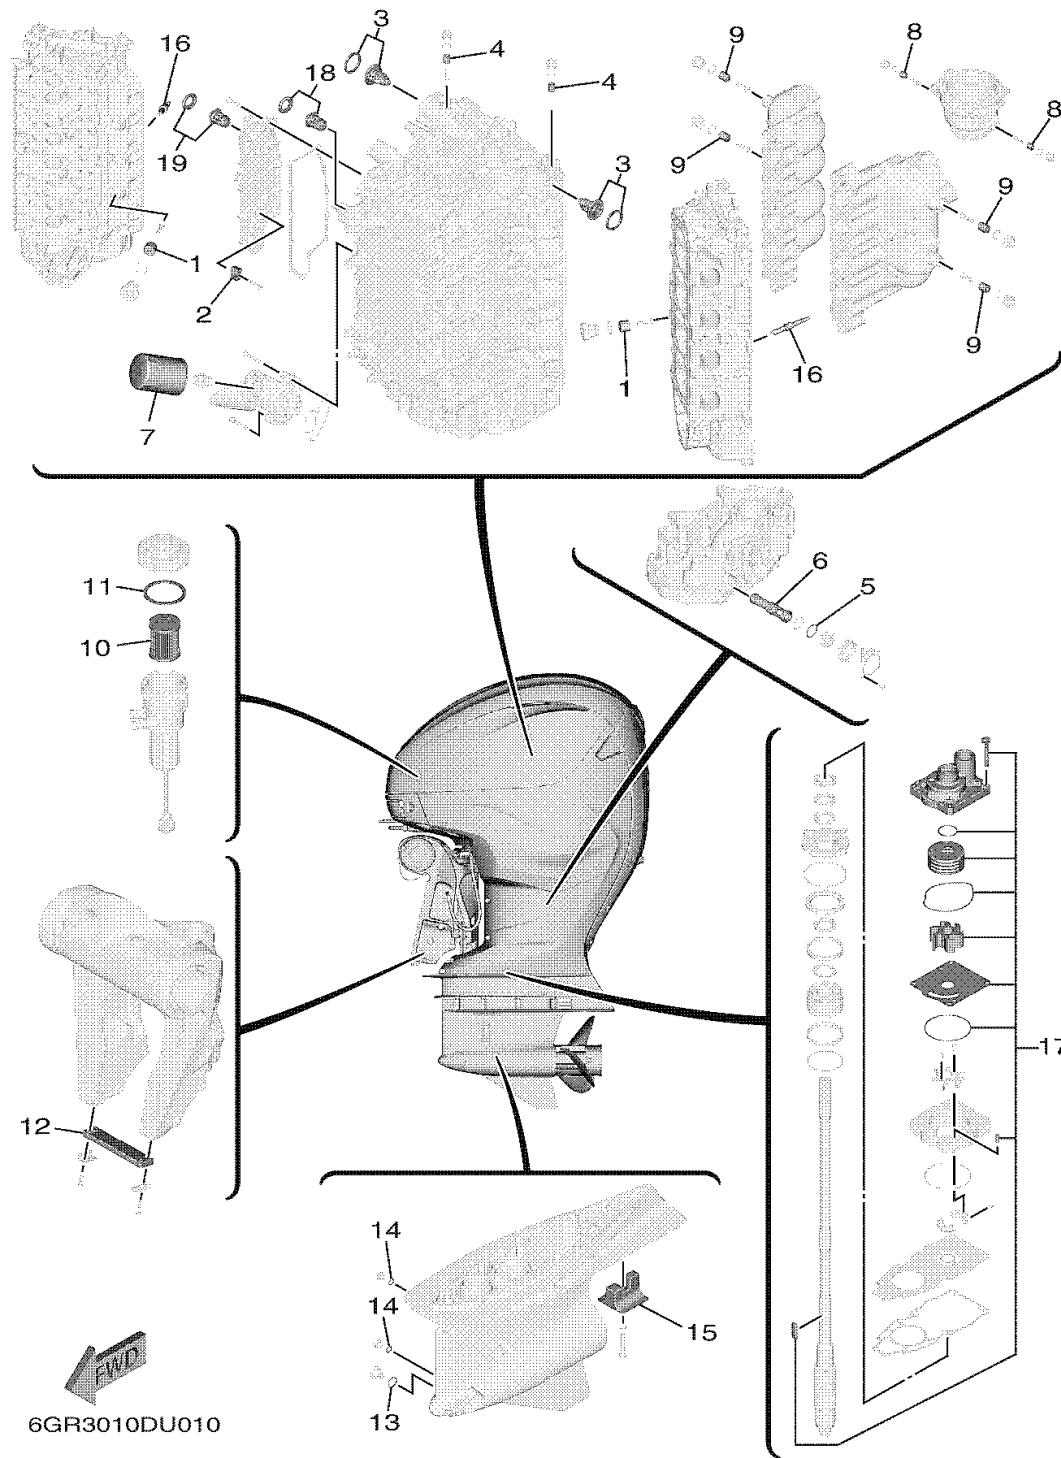

SCHEDULED SERVICE PARTS

Ref No.	Part Number	Description	Qty	Remarks
1	6AW-1132L-00-00	ANODE 2	6	
2	6AW-1132P-00-00	ANODE 5	3	
3	6GR-12411-00-00	THERMOSTAT	2	
4	6G8-11325-00-00	ANODE	2	
5	93210-34633-00	.O-RING	1	
6	6GR-13411-00-00	STRAINER, OIL	1	
7	N26-13440-03-00	ELEMENT ASSY, OIL CLEANER	1	
8	6G8-11325-00-00	ANODE	2	
9	6G8-11325-00-00	ANODE	4	
10	6P3-24563-02-00	.ELEMENT, FILTER	1	
11	6P3-24564-00-00	.GASKET	1	
12	6AW-45251-00-00	ANODE	1	
13	93210-19123-00	.O-RING	1	
14	93210-09165-00	O-RING	2	
15	6AW-45373-00-00	ANODE	1	
16	LMA-R7E90-00-00	PLUG, SPARK (NGK ILMAR7E9)	8	
17	6GR-W0078-01-00	WATER PUMP REPAIR KIT	1	
18	6H3-12411-20-00	THERMOSTAT	1	
19	66M-12411-01-00	THERMOSTAT	1	