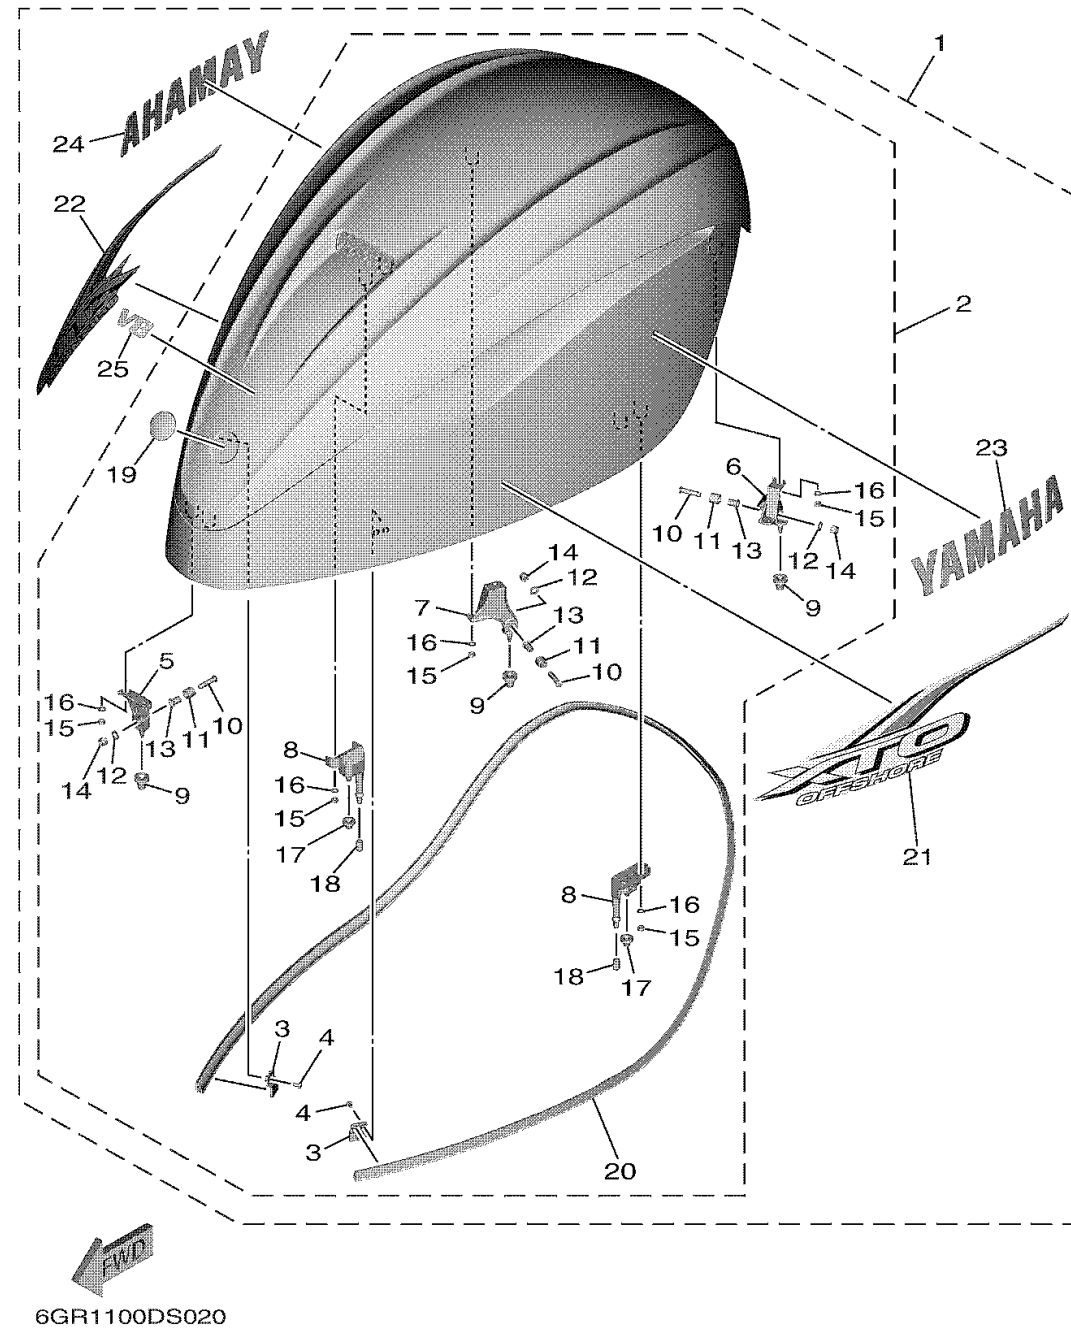

TOP COWLING

Ref No.	Part Number	Description	Qty	Remarks
1	6GR-42610-03-8D	TOP COWLING ASSY	1	GRAY
1	6GR-42610-03-CE	TOP COWLING ASSY	0	WHITE
2	6KN-4261A-00-CE	..TOP COWLING W/O GRAPHICS	0	WHITE
2	6KN-4261A-00-8D	..TOP COWLING W/O GRAPHICS	1	GRAY
3	6GR-42477-00-00	...PLATE, LOCK	2	
4	97985-05210-00	...SCREW, WITH WASHER	4	
5	6GR-42647-00-00	...HOLDER, CLAMP BAND	1	
6	6GR-42648-00-00	...HOLDER, CLAMP BAND	1	
7	6GR-42649-00-00	...HOLDER, CLAMP BAND	1	
8	6GR-42643-00-00	...PLATE, CLAMP	2	
9	6AW-42663-01-00	...DAMPER 2	3	
10	90111-08078-00	...BOLT, HEXAGON SOCKET BUTTON	3	
11	90387-10094-00	...COLLAR	3	
12	92990-08600-00	...WASHER, PLATE	3	
13	90387-08M45-00	...COLLAR	3	
14	95780-08300-00	...NUT, FLANGE	3	
15	95380-06600-00	.. NUT, HEXAGON	10	
16	92990-06100-00	.. WASHER, SPRING	10	
17	663-42662-01-00	...DAMPER	2	
18	67F-13448-00-00	...CAP	2	

CONTINUED ON NEXT FRAME >

TOP COWLING

Ref No.	Part Number	Description	Qty	Remarks
19	6LB-42697-00-00	...TUNING FORK MARK	1	
20	6KN-42629-00-00	...SEAL	1	
21	6GR-42675-00-00	..GRAPHIC, SIDE 1	1	
22	6GR-42676-00-00	..GRAPHIC, SIDE 2	1	
23	6GR-2153A-00-00	..EMBLEM, YAMAHA	1	
24	6GR-2153B-00-00	..EMBLEM, YAMAHA	1	
25	6GR-42677-00-00	..GRAPHIC, FRONT	1	