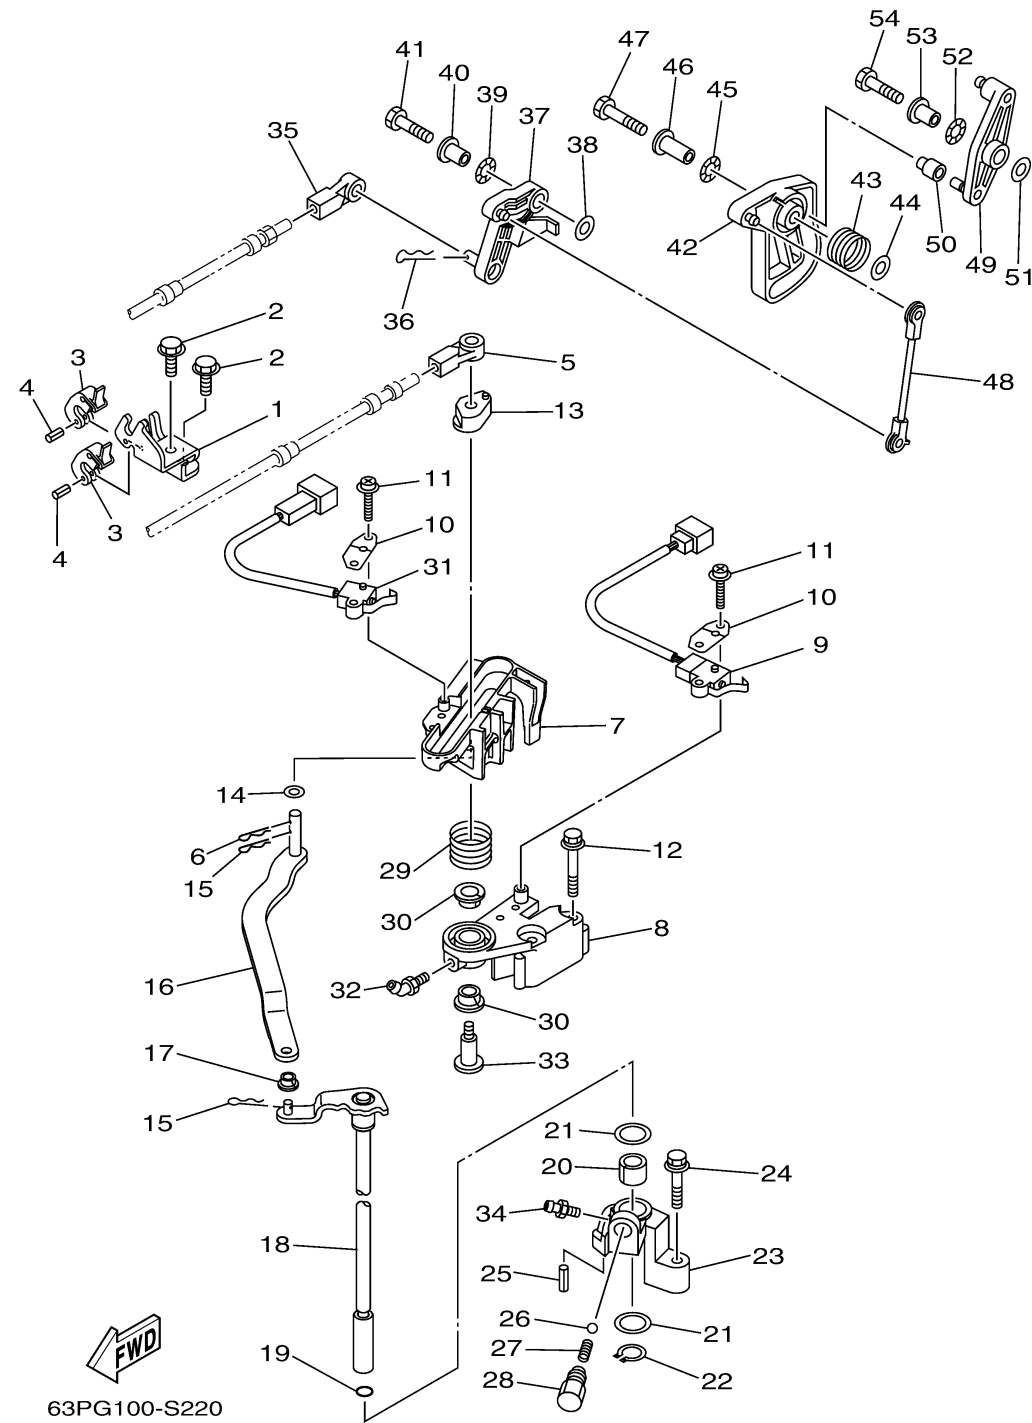

CONTROL

Ref No.	Part Number	Description	Qty	Remarks
1	63P-48531-10-00	BRACKET, REMOTE CONTROL 1	1	
2	90109-06316-00	BOLT	2	
3	6E5-48538-00-00	CLAMP, CABLE	2	
4	91690-30010-00	PIN, SPRING	2	
5	6E5-48344-00-00	CABLE END, REMOTE CONTROL	1	
6	90468-18008-00	CLIP	1	
7	6DA-44176-00-00	BRACKET	1	
8	63P-44117-01-00	BRACKET	1	
9	69J-8259F-00-00	SWITCH ASSY	1	
10	61A-82588-01-00	PLATE	2	EXCEPT JET-DRIVE
10	61A-82588-01-00	PLATE	0	FOR JET-DRIVE
11	97985-04116-00	SCREW, WITH WASHER	4	EXCEPT JET-DRIVE
11	97985-04116-00	SCREW, WITH WASHER	0	FOR JET-DRIVE
12	97E95-06550-00	BOLT, HEXAGON W/W DEEP RECESS	2	
13	63P-44122-00-00	BUSHING, SHIFT ROD LEVER	1	
14	90202-08M20-00	WASHER, PLATE	1	
15	90468-18008-00	CLIP	2	
16	6DA-44121-00-00	LEVER, SHIFT ROD	1	
17	90386-06M12-00	BUSH	1	
18	6DA-44120-12-00	HANDLE GEAR SHIFT ASSY	1	

CONTINUED ON NEXT FRAME >

CONTROL

Ref No.	Part Number	Description	Qty	Remarks
39	90206-10M04-00	WASHER, WAVE	1	
40	90387-06M29-00	COLLAR	1	
41	97D95-06025-00	BOLT, HEXAGON DEEP RECESS	1	
42	63P-41213-00-00	CAM, ACCEL.	1	
43	69J-44135-00-00	SPRING	1	
44	90201-06M31-00	WASHER, PLATE	1	
45	90206-10M04-00	WASHER, WAVE	1	
46	90387-06M82-00	COLLAR	1	
47	97D95-06035-00	BOLT, HEXAGON DEEP RECESS	1	
48	63P-41237-00-00	JOINT, LINK	1	
49	63P-42157-00-00	LEVER, THROTTLE	1	
50	68V-42171-00-00	BUSHING	1	
51	90201-06M31-00	WASHER, PLATE	1	
52	90206-10M04-00	WASHER, WAVE	1	
53	90387-06M29-00	COLLAR	1	
54	97D95-06025-00	BOLT, HEXAGON DEEP RECESS	1	