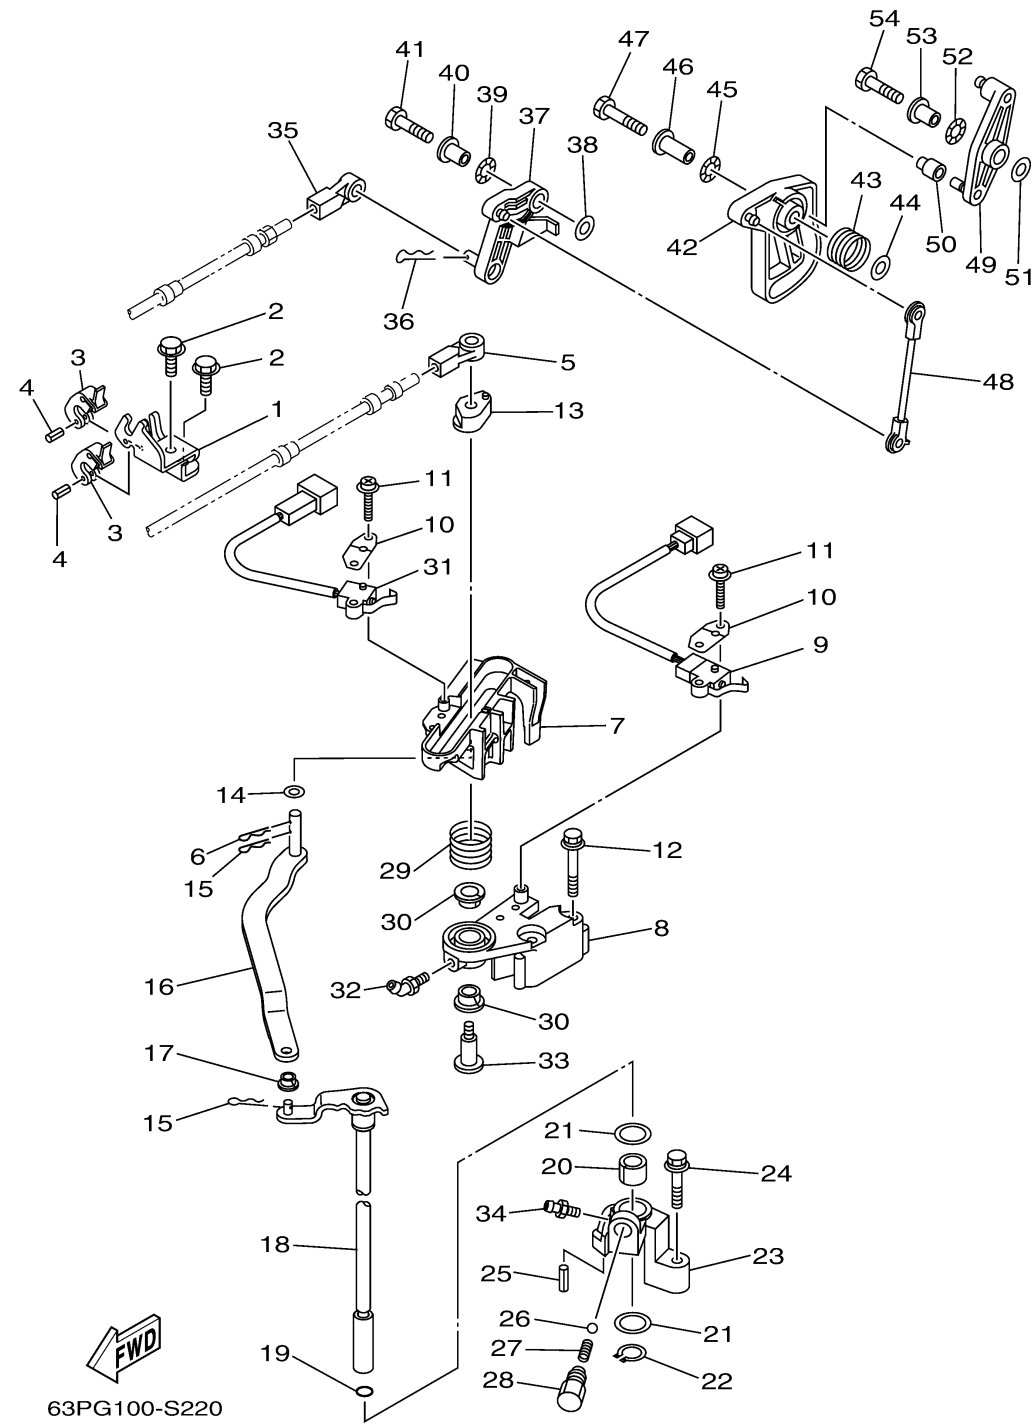

CONTROL

Ref No.	Part Number	Description	Qty	Remarks
19	93210-09165-00	O-RING	1	
20	90386-16M66-00	BUSH	1	
21	90202-16061-00	WASHER, PLATE	2	
22	93410-16006-00	CIRCLIP	1	
23	63P-44118-00-00	BRACKET	1	
24	97E75-06535-00	BOLT, HEXAGON W/W DEEP RECESS	1	
25	91690-30010-00	PIN, SPRING	1	
26	93501-04M02-00	BALL	1	
27	90501-12082-00	SPRING, COMPRESSION	1	
28	648-42715-00-00	BUSHING 2	1	
29	90508-20M31-00	SPRING, TORSION	1	
30	90386-12069-00	BUSH	2	
31	60V-8259F-01-00	SWITCH ASSY	1	EXCEPT JET-DRIVE
32	93700-06M01-00	NIPPLE, GREASE	1	
33	90109-08019-00	BOLT	1	
34	93700-06M03-00	NIPPLE, GREASE	1	
35	6E5-48344-00-00	CABLE END, REMOTE CONTROL	1	
36	90468-18008-00	CLIP	1	
37	63P-42154-10-00	LEVER, THROTTLE CONTROL	1	
38	90201-06M31-00	WASHER, PLATE	1	

CONTINUED ON NEXT FRAME >