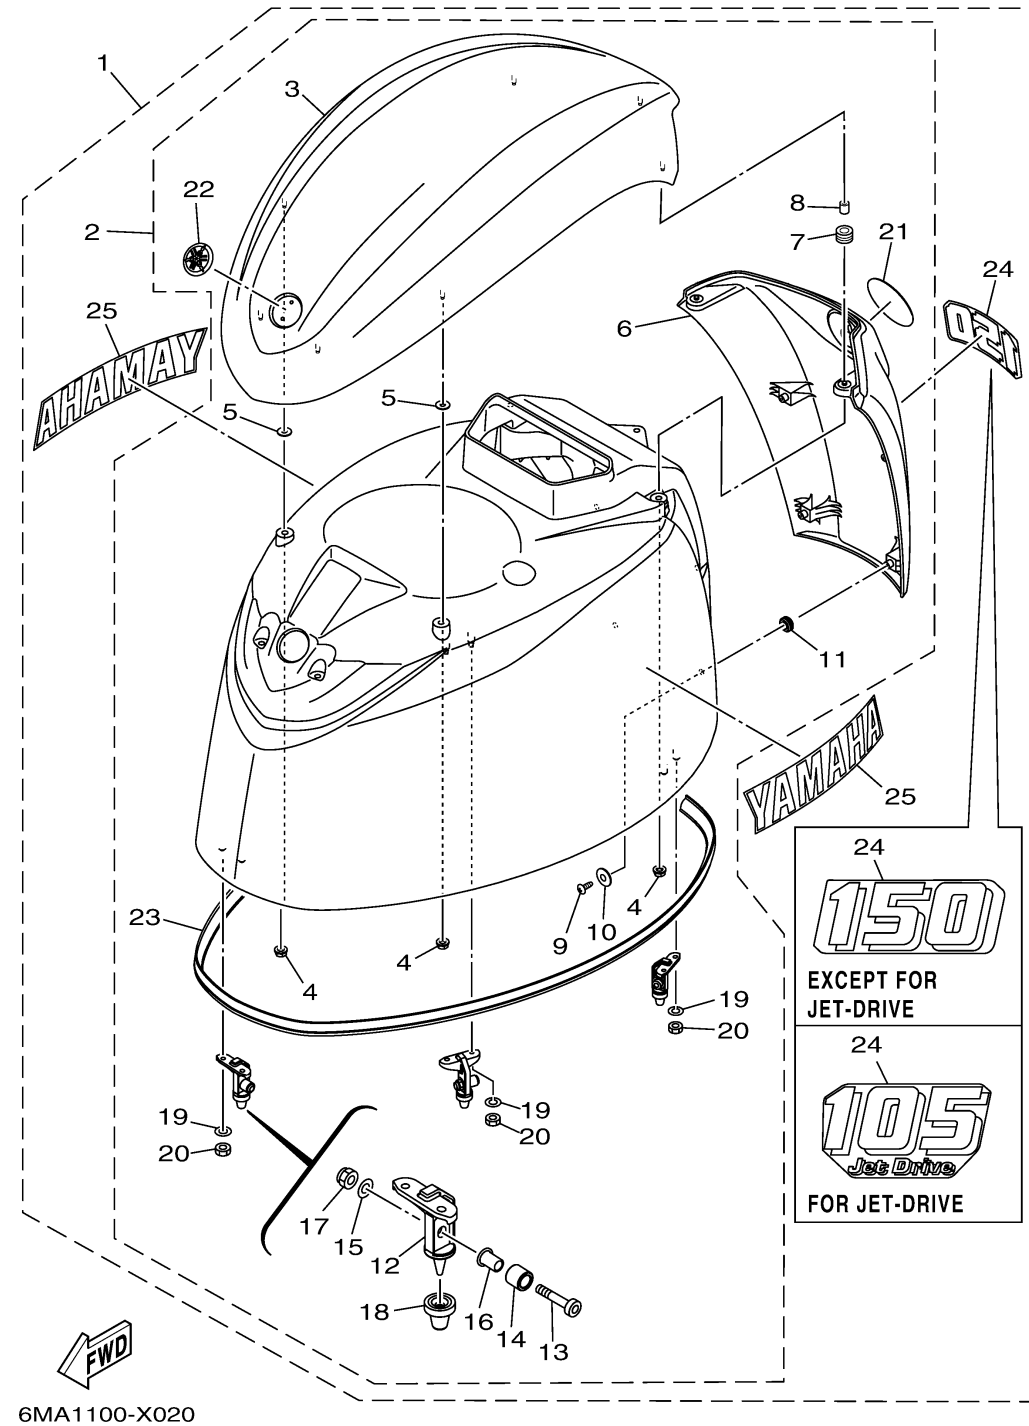

## TOP COWLING

Ref No.	Part Number	Description	Qty	Remarks
1	6LU-42610-10-CE	TOP COWLING ASSY	0	WHITE
1	6MA-42610-00-8D	TOP COWLING ASSY	0	GRAY, JET-DRIVE
1	6MA-42610-10-CE	TOP COWLING ASSY	0	WHITE, JET-DRIVE
1	6LU-42610-00-8D	TOP COWLING ASSY	1	GRAY
2	6LH-4261A-00-8D	. TOP COWLING W/O GRAPHICS	1	GRAY
2	6LH-4261A-00-CE	. TOP COWLING W/O GRAPHICS	0	WHITE
3	6LH-42613-00-8D	.. MOLDING, AIR DUCT	1	GRAY
3	6LH-42613-00-CE	.. MOLDING, AIR DUCT	0	WHITE
4	90179-06M28-00	.. NUT	7	
5	6CB-42545-00-00	...WASHER, PLAIN	4	
6	6LH-42625-00-8D	.. PANEL, REAR	1	GRAY
6	6LH-42625-00-CE	.. PANEL, REAR	0	WHITE
7	90480-13004-00	.. GROMMET	2	
8	90387-07054-00	...COLLAR	2	
9	97780-50016-00	...SCREW, TAPPING	4	
10	90201-053R1-00	...WASHER, PLATE	4	
11	90480-16009-00	...GROMMET	4	
12	6CB-42647-A0-00	...HOLDER, CLAMP BAND	3	
13	90111-08078-00	...BOLT, HEXAGON SOCKET BUTTON	3	
14	90387-10094-00	...COLLAR	3	

# TOP COWLING

Ref No.	Part Number	Description	Qty	Remarks
15	92990-08600-00	...WASHER, PLATE	3	
16	90387-08M45-00	...COLLAR	3	
17	95780-08300-00	.. NUT, FLANGE	3	
18	6AW-42663-01-00	...DAMPER 2	3	
19	92990-06100-00	.. WASHER, SPRING	6	
20	95380-06600-00	.. NUT, HEXAGON	6	
21	6LH-42697-00-00	...TUNING FORK MARK	1	
22	6AH-42697-10-00	...TUNING FORK MARK	1	
23	6CB-42628-00-00	...SEAL	1	
24	6LU-42678-00-00	..GRAPHIC, REAR	1	EXCEPT JET-DRIVE
24	6MA-42678-00-00	..GRAPHIC, REAR	0	FOR JET-DRIVE
25	6LW-2153A-10-00	..EMBLEM, YAMAHA	0	WHITE
25	6LW-2153A-00-00	..EMBLEM, YAMAHA	2	GRAY