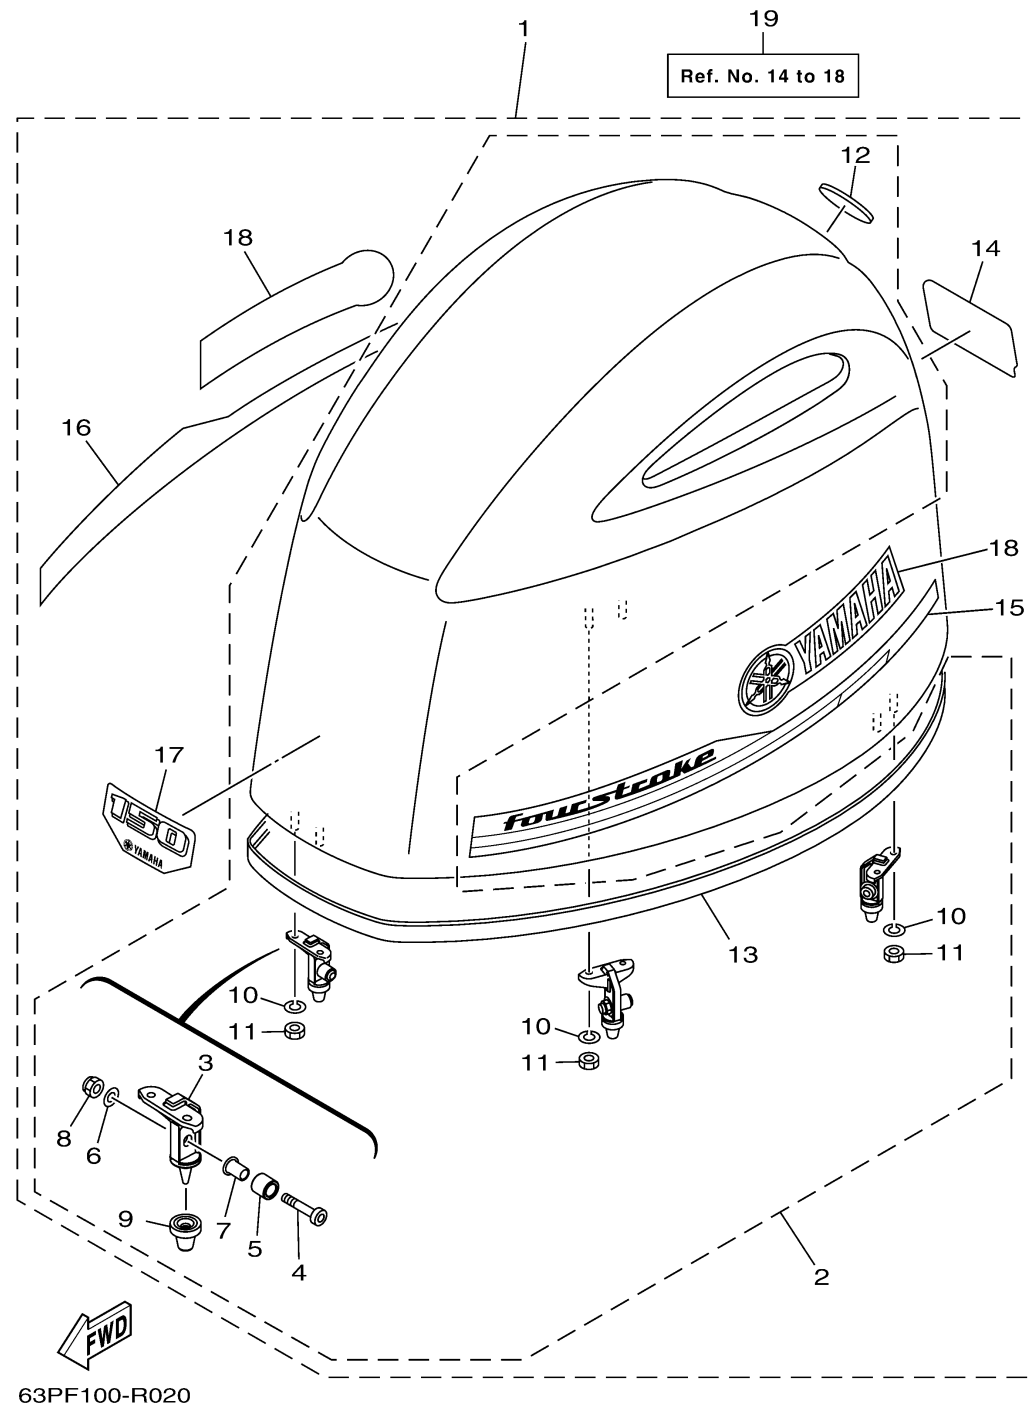

TOP COWLING

Ref No.	Part Number	Description	Qty	Remarks
1	63P-42610-A1-CE	TOP COWLING ASSY	0	WHITE
1	63P-42610-72-8D	TOP COWLING ASSY	1	GRAY
1	63P-42610-82-8D	TOP COWLING ASSY	0	JET-DRIVE (GRAY)
2	63P-4261A-12-8D	..TOP COWLING W/O GRAPHICS	1	GRAY
2	63P-4261A-12-CE	..TOP COWLING W/O GRAPHICS	0	WHITE
3	6CB-42647-A0-00	...HOLDER, CLAMP BAND	3	
4	90111-08078-00	...BOLT, HEXAGON SOCKET BUTTON	3	
5	90387-10094-00	...COLLAR	3	
6	92990-08600-00	...WASHER, PLATE	3	
7	90387-08M45-00	...COLLAR	3	
8	95780-08300-00	...NUT, FLANGE	3	
9	6AW-42663-01-00	...DAMPER 2	3	
10	92990-06100-00	...WASHER, SPRING	6	
11	95380-06600-00	.. NUT, HEXAGON	6	
12	6DA-42697-00-00	.. TUNING FORK MARK	1	
13	6CB-42628-00-00	...SEAL	1	
14	63P-42678-70-00	..GRAPHIC, REAR	0	FOR WHITE COWLING
14	63P-42678-60-00	..GRAPHIC, REAR	1	FOR GRAY COWLING
14	63P-42678-50-00	..GRAPHIC, REAR	0	FOR JET-DRIVE
15	6DA-42675-10-00	..GRAPHIC, SIDE 1	0	FOR WHITE COWLING

CONTINUED ON NEXT FRAME >

TOP COWLING

Ref No.	Part Number	Description	Qty	Remarks
15	6DA-42675-00-00	..GRAPHIC, SIDE 1	1	FOR GRAY COWLING
16	6DA-42676-10-00	..GRAPHIC, SIDE 2	0	FOR WHITE COWLING
16	6DA-42676-00-00	..GRAPHIC, SIDE 2	1	FOR GRAY COWLING
17	63P-42677-70-00	..GRAPHIC, FRONT	0	FOR WHITE COWLING
17	63P-42677-60-00	..GRAPHIC, FRONT	1	FOR GRAY COWLING
17	63P-42677-50-00	..GRAPHIC, FRONT	0	FOR JET-DRIVE
18	63P-42681-30-00	..MARK, COWLING	0	FOR WHITE COWLING
18	63P-42681-20-00	..MARK, COWLING	2	FOR GRAY COWLING
19	63P-W4267-10-00	GRAPHIC SET, TOP COWLING	1	AP FOR USA
19	63P-W4267-20-00	GRAPHIC SET, TOP COWLING	0	AP FOR USA(WHITE)