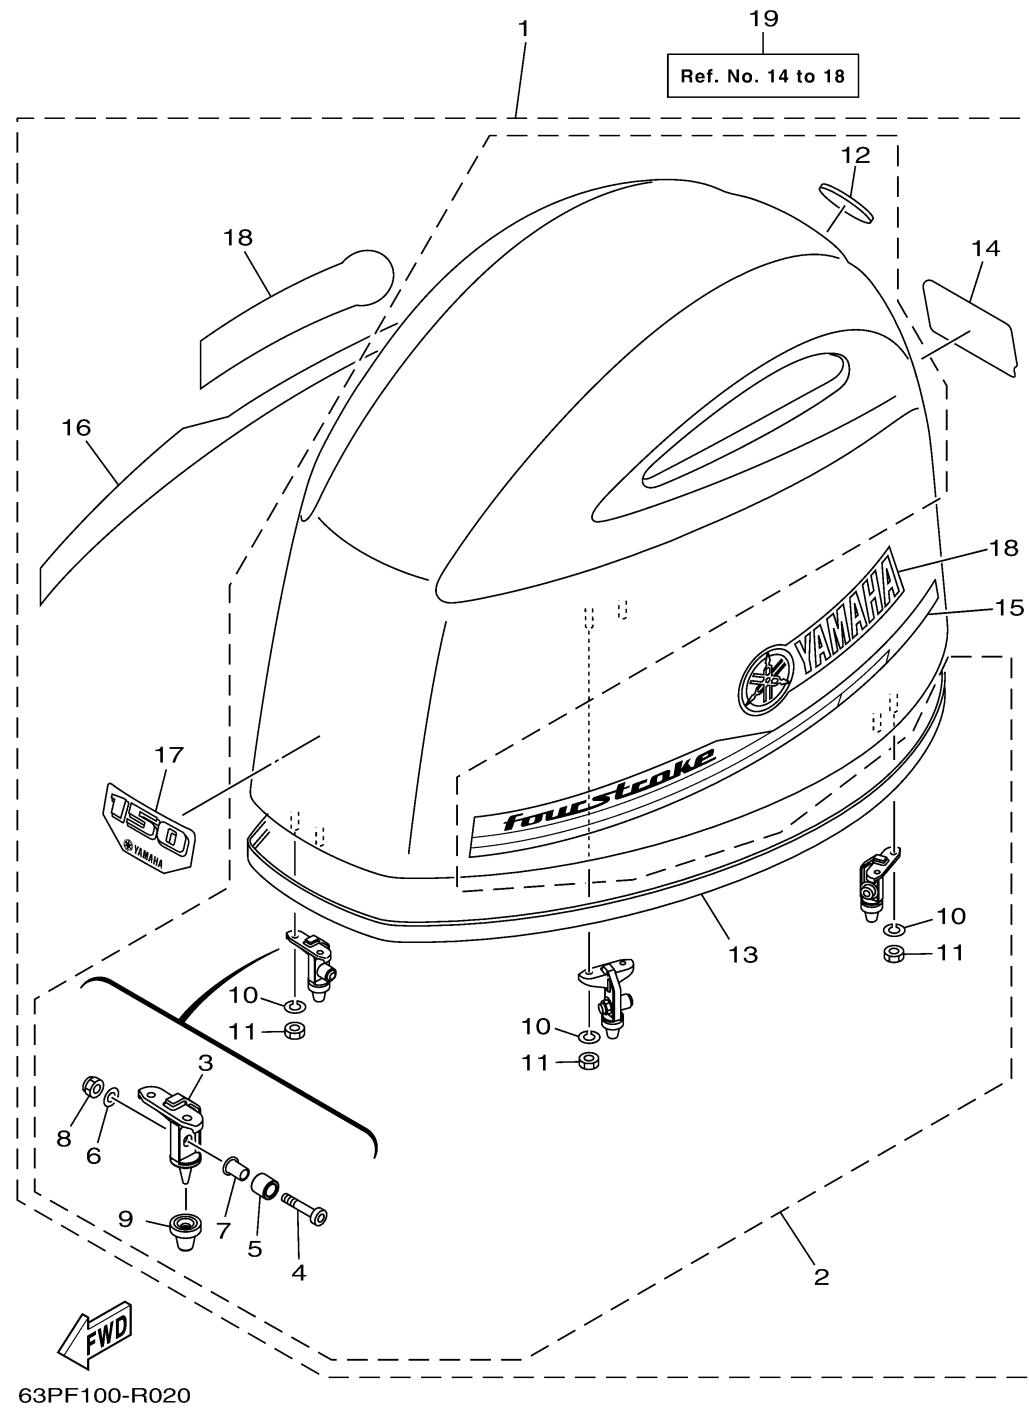

TOP COWLING

Ref No.	Part Number	Description	Qty	Remarks
1	63P-42610-A1-CE	TOP COWLING ASSY	0	WHITE
1	63P-42610-72-8D	TOP COWLING ASSY	1	GRAY
1	63P-42610-82-8D	TOP COWLING ASSY	0	JET-DRIVE (GRAY)
2	63P-4261A-12-8D	..TOP COWLING W/O GRAPHICS	1	GRAY
2	63P-4261A-12-CE	..TOP COWLING W/O GRAPHICS	0	WHITE
3	6CB-42647-A0-00	...HOLDER, CLAMP BAND	3	
4	90111-08078-00	...BOLT, HEXAGON SOCKET BUTTON	3	
5	90387-10094-00	...COLLAR	3	
6	92990-08600-00	...WASHER, PLATE	3	
7	90387-08M45-00	...COLLAR	3	
8	95780-08300-00	...NUT, FLANGE	3	
9	6AW-42663-01-00	...DAMPER 2	3	
10	92990-06100-00	...WASHER, SPRING	6	
11	95380-06600-00	.. NUT, HEXAGON	6	
12	6DA-42697-00-00	.. TUNING FORK MARK	1	
13	6CB-42628-00-00	...SEAL	1	
14	63P-42678-70-00	..GRAPHIC, REAR	0	FOR WHITE COWLING
14	63P-42678-60-00	..GRAPHIC, REAR	1	FOR GRAY COWLING
14	63P-42678-50-00	..GRAPHIC, REAR	0	FOR JET-DRIVE
15	6DA-42675-10-00	..GRAPHIC, SIDE 1	0	FOR WHITE COWLING

CONTINUED ON NEXT FRAME >

TOP COWLING

Ref No.	Part Number	Description	Qty	Remarks
15	6DA-42675-00-00	..GRAPHIC, SIDE 1	1	FOR GRAY COWLING
16	6DA-42676-10-00	..GRAPHIC, SIDE 2	0	FOR WHITE COWLING
16	6DA-42676-00-00	..GRAPHIC, SIDE 2	1	FOR GRAY COWLING
17	63P-42677-70-00	..GRAPHIC, FRONT	0	FOR WHITE COWLING
17	63P-42677-60-00	..GRAPHIC, FRONT	1	FOR GRAY COWLING
17	63P-42677-50-00	..GRAPHIC, FRONT	0	FOR JET-DRIVE
18	63P-42681-30-00	..MARK, COWLING	0	FOR WHITE COWLING
18	63P-42681-20-00	..MARK, COWLING	2	FOR GRAY COWLING
19	63P-W4267-10-00	GRAPHIC SET, TOP COWLING	1	AP FOR USA
19	63P-W4267-20-00	GRAPHIC SET, TOP COWLING	0	AP FOR USA(WHITE)