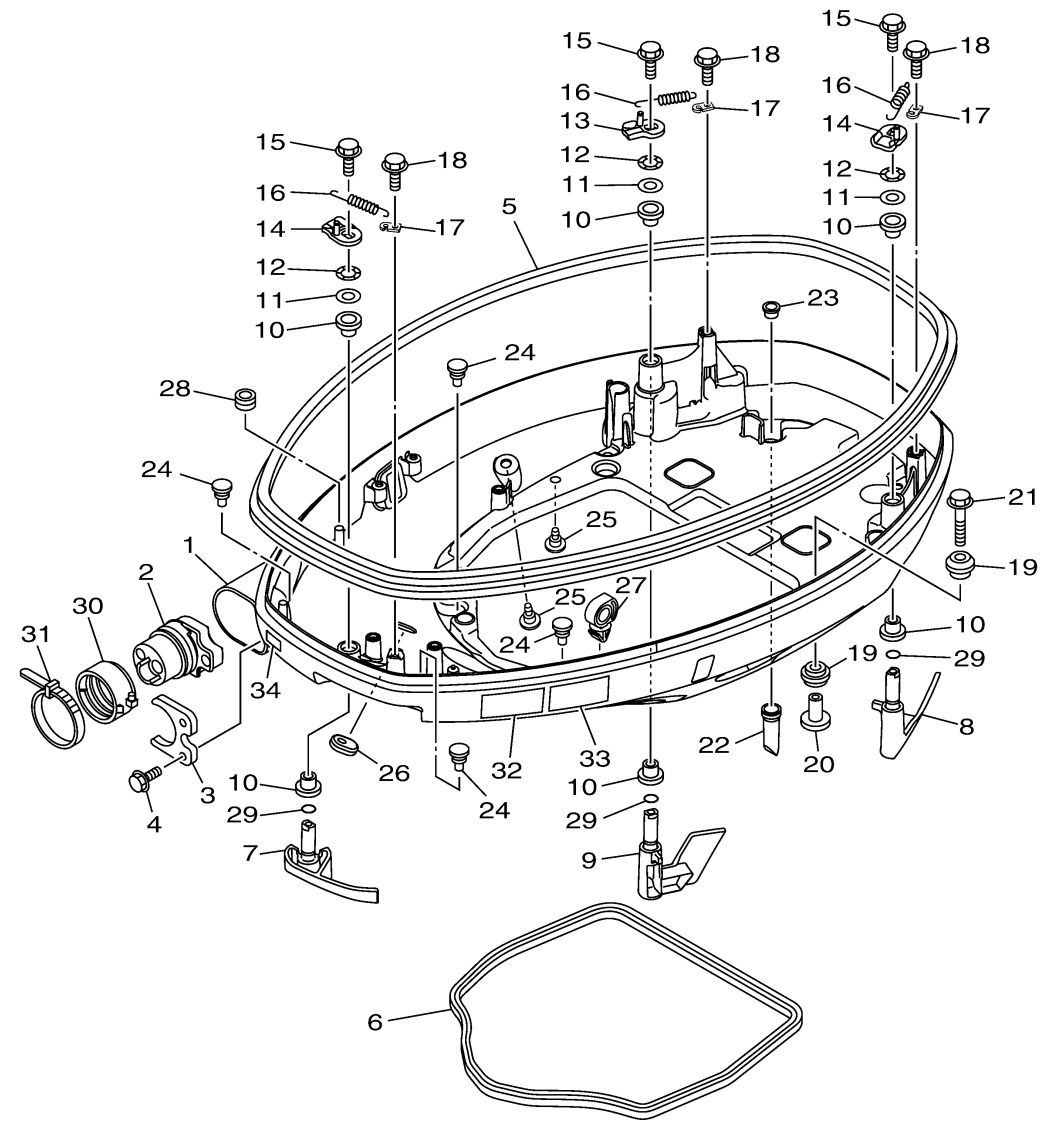

# BOTTOM COWLING 1

Ref No.	Part Number	Description	Qty	Remarks
1	6DA-42710-00-8D	BOTTOM COWLING ASSY	1	GRAY
1	6DA-42710-00-CE	BOTTOM COWLING ASSY	0	WHITE
2	6CE-42725-04-00	GROMMET	1	
3	6CB-42761-00-00	STOPPER	1	
4	95D95-06014-00	BOLT, FLANGE DEEP RECESS	2	
5	6DA-42615-00-00	SEAL	1	
6	63P-42716-01-00	RUBBER SEAL 1	1	
7	6DA-42815-01-CE	LEVER, CLAMP 1	0	WHITE
7	6DA-42815-01-8D	LEVER, CLAMP 1	1	GRAY
8	6DA-42816-02-8D	LEVER, CLAMP 2	1	GRAY
8	6DA-42816-02-CE	LEVER, CLAMP 2	0	WHITE
9	6DA-42817-02-CE	LEVER, CLAMP 3	0	WHITE
9	6DA-42817-02-8D	LEVER, CLAMP 3	1	GRAY
10	90386-15M73-00	BUSH	6	
11	90201-156J2-00	WASHER, PLATE	3	
12	90206-15M18-00	WASHER, WAVE	3	
13	6CB-42818-00-00	LEVER, CLAMP 4	1	
14	6CB-42819-00-00	LEVER, CLAMP 5	2	
15	95D95-08012-00	BOLT, FLANGE DEEP RECESS	3	
16	90506-22001-00	SPRING, TENSION	3	

CONTINUED ON NEXT FRAME >

  
6DV5100-R240

# BOTTOM COWLING 1

Ref No.	Part Number	Description	Qty	Remarks
17	66T-43144-00-00	HOOK, SPRING	3	
18	95D95-06012-00	BOLT, FLANGE DEEP RECESS	3	
19	90480-22M81-00	GROMMET	8	
20	90387-08M37-00	COLLAR	4	
21	90119-08187-00	BOLT, WITH WASHER	4	
22	6DA-42717-01-00	RUBBER, SEAL 2	4	
23	6DA-42384-00-00	SEAL, CAP	4	
24	6H4-42748-01-00	GROMMET	4	
25	6P2-44391-00-00	NIPPLE, HOSE	2	
26	6KA-42727-00-00	GROMMET	1	
27	90464-13249-00	CLAMP	1	
28	90480-13163-00	GROMMET	1	
29	93210-13M63-00	.O-RING	3	
30	68F-42753-00-00	FASTNER	1	AP
31	90464-20258-00	CLAMP	1	AP
32	6EE-42794-40-00	LABEL, WARNING (GENERAL)	1	
33	6EE-42794-50-00	LABEL, WARNING (GENERAL)	1	
34	6AH-81996-00-00	MARK	1	

6DV5100-R240