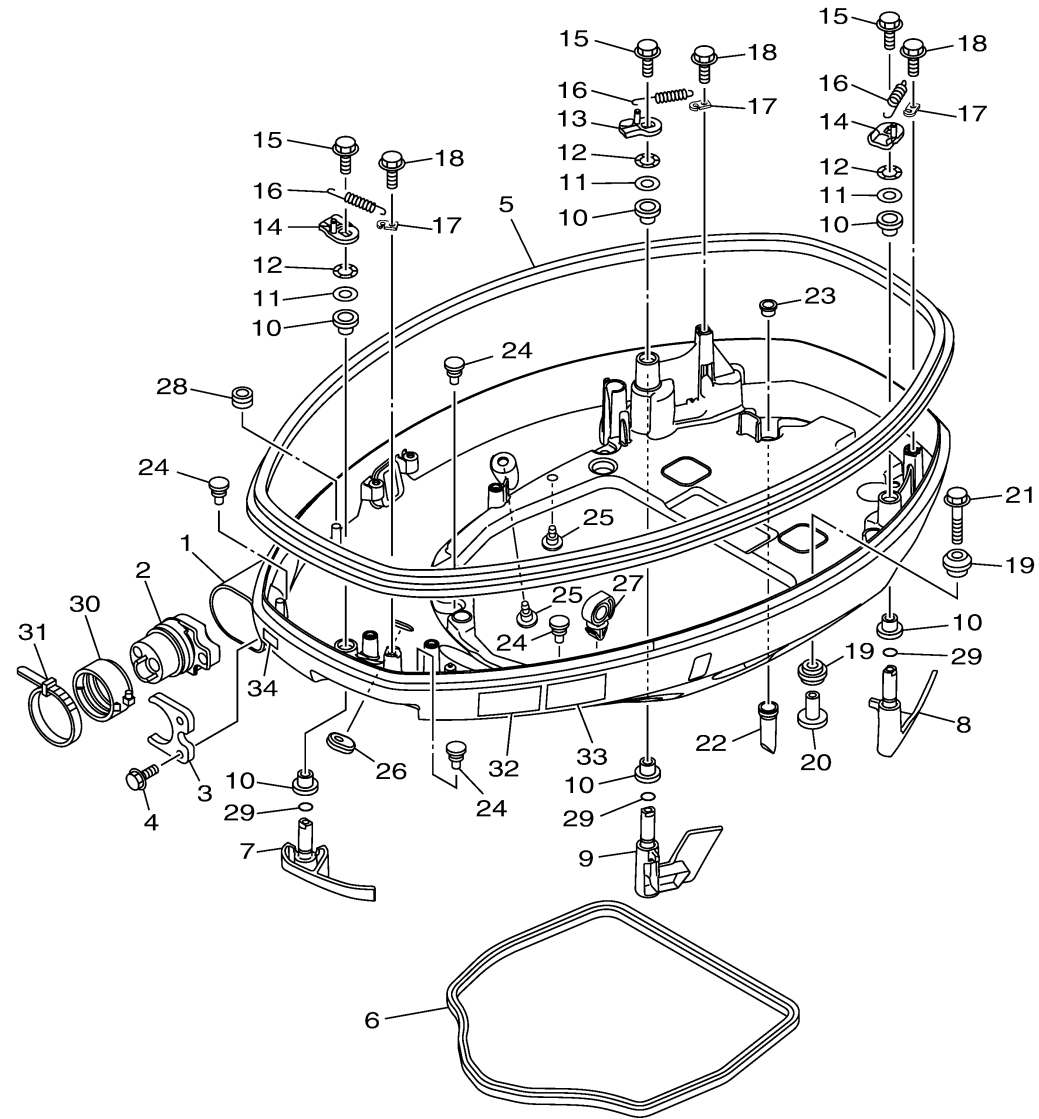

# BOTTOM COWLING 1

Ref No.	Part Number	Description	Qty	Remarks
1	6DA-42710-00-8D	BOTTOM COWLING ASSY	1	GRAY
1	6DA-42710-00-CE	BOTTOM COWLING ASSY	0	WHITE
2	6CE-42725-04-00	GROMMET	1	
3	6CB-42761-00-00	STOPPER	1	
4	95D95-06014-00	BOLT, FLANGE DEEP RECESS	2	
5	6DA-42615-00-00	SEAL	1	
6	63P-42716-01-00	RUBBER SEAL 1	1	
7	6DA-42815-01-CE	LEVER, CLAMP 1	0	WHITE
7	6DA-42815-01-8D	LEVER, CLAMP 1	1	GRAY
8	6DA-42816-02-8D	LEVER, CLAMP 2	1	GRAY
8	6DA-42816-02-CE	LEVER, CLAMP 2	0	WHITE
9	6DA-42817-02-CE	LEVER, CLAMP 3	0	WHITE
9	6DA-42817-02-8D	LEVER, CLAMP 3	1	GRAY
10	90386-15M73-00	BUSH	6	
11	90201-156J2-00	WASHER, PLATE	3	
12	90206-15M18-00	WASHER, WAVE	3	
13	6CB-42818-00-00	LEVER, CLAMP 4	1	
14	6CB-42819-00-00	LEVER, CLAMP 5	2	
15	95D95-08012-00	BOLT, FLANGE DEEP RECESS	3	
16	90506-22001-00	SPRING, TENSION	3	

CONTINUED ON NEXT FRAME >

  
6DV5100-R240

# BOTTOM COWLING 1

Ref No.	Part Number	Description	Qty	Remarks
17	66T-43144-00-00	HOOK, SPRING	3	
18	95D95-06012-00	BOLT, FLANGE DEEP RECESS	3	
19	90480-22M81-00	GROMMET	8	
20	90387-08M37-00	COLLAR	4	
21	90119-08187-00	BOLT, WITH WASHER	4	
22	6DA-42717-01-00	RUBBER, SEAL 2	4	
23	6DA-42384-00-00	SEAL, CAP	4	
24	6H4-42748-01-00	GROMMET	4	
25	6P2-44391-00-00	NIPPLE, HOSE	2	
26	6KA-42727-00-00	GROMMET	1	
27	90464-13249-00	CLAMP	1	
28	90480-13163-00	GROMMET	1	
29	93210-13M63-00	.O-RING	3	
30	68F-42753-00-00	FASTNER	1	AP
31	90464-20258-00	CLAMP	1	AP
32	6EE-42794-40-00	LABEL, WARNING (GENERAL)	1	
33	6EE-42794-50-00	LABEL, WARNING (GENERAL)	1	
34	6AH-81996-00-00	MARK	1	

6DV5100-R240