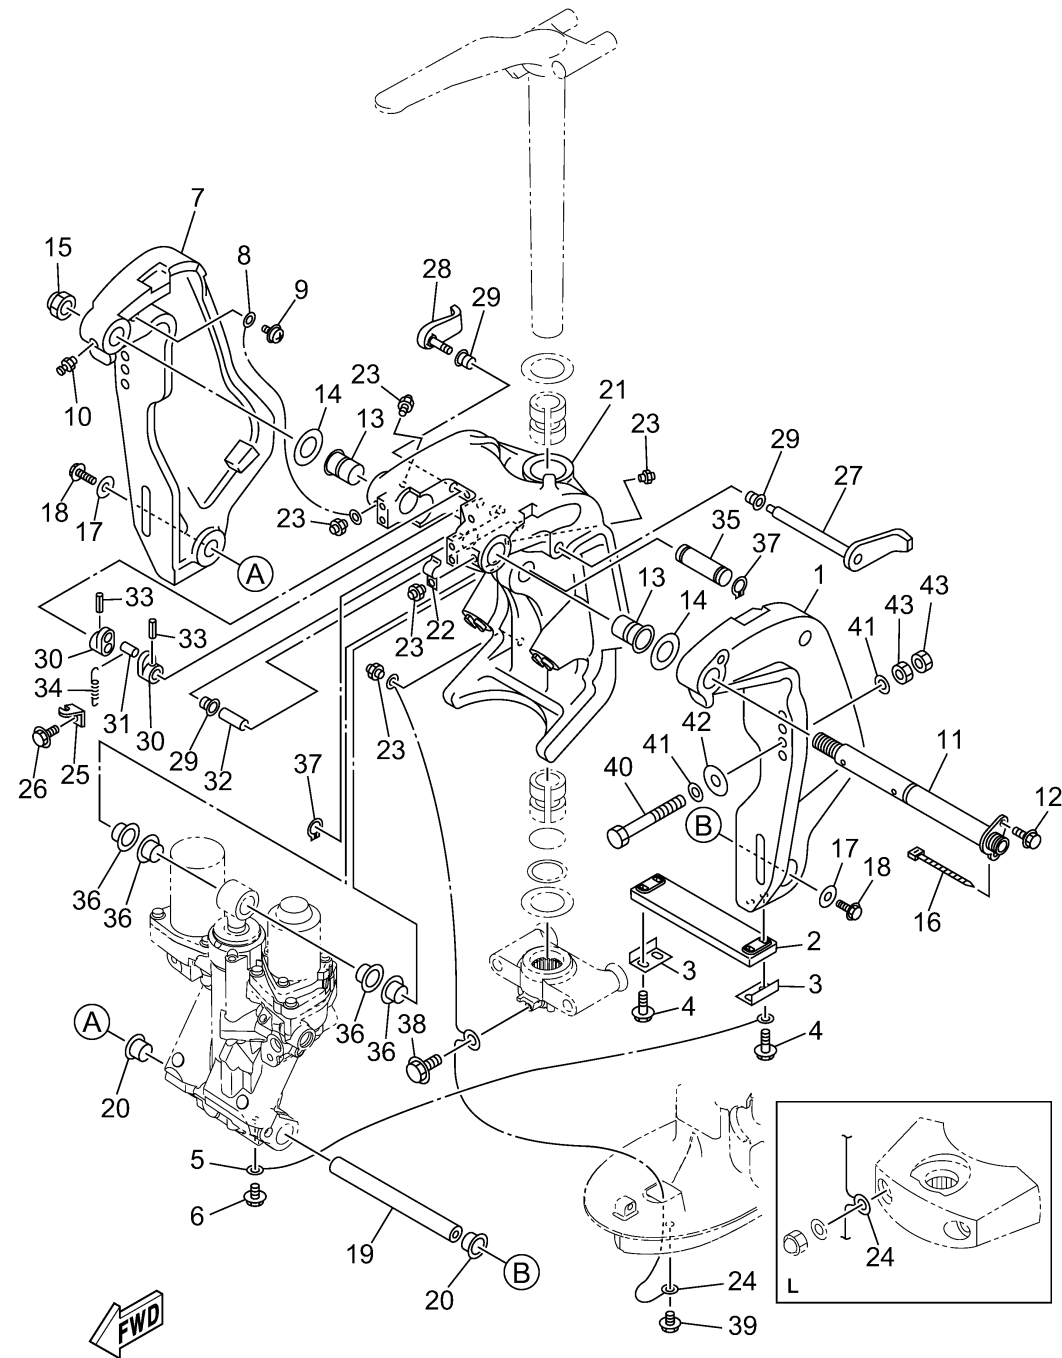

BRACKET 1

Ref No.	Part Number	Description	Qty	Remarks
19	6BC-43818-00-00	PIN, LOWER SHOCK MOUNT	1	
20	90386-22M98-00	BUSH	2	
21	64E-43311-20-8D	BRACKET, SWIVEL 1	1	GRAY, X(25.3")
21	64E-43311-10-8D	BRACKET, SWIVEL 1	0	GRAY, L(20.3")
21	64E-43311-20-CE	BRACKET, SWIVEL 1	0	WHITE, X(25.3")
21	64E-43311-10-CE	BRACKET, SWIVEL 1	0	WHITE, L(20.3")
22	90465-08M63-00	CLAMP	1	
23	93700-06002-00	NIPPLE, GREASE	5	
24	6DA-82149-00-00	WIRE, LEAD 3	1	X(25.3")
24	66K-82149-00-00	WIRE, LEAD 3	0	L(20.3")
25	6G5-43144-00-00	HOOK, SPRING	1	
26	97E95-06512-00	BOLT, HEXAGON W/W DEEP RECESS	1	
27	6G5-43181-02-00	LEVER, TILT STOP 1	1	
28	6G5-43185-02-00	LEVER, TILT STOP 2	1	
29	90386-10M16-00	BUSH	3	
30	6G5-43148-00-00	COLLAR, DISTANCE	2	
31	90249-06M19-00	PIN	1	
32	90387-10M05-00	COLLAR	1	
33	91690-30020-00	PIN, SPRING	2	
34	90506-16003-00	SPRING, TENSION	1	

CONTINUED ON NEXT FRAME >

6HP7100-X280