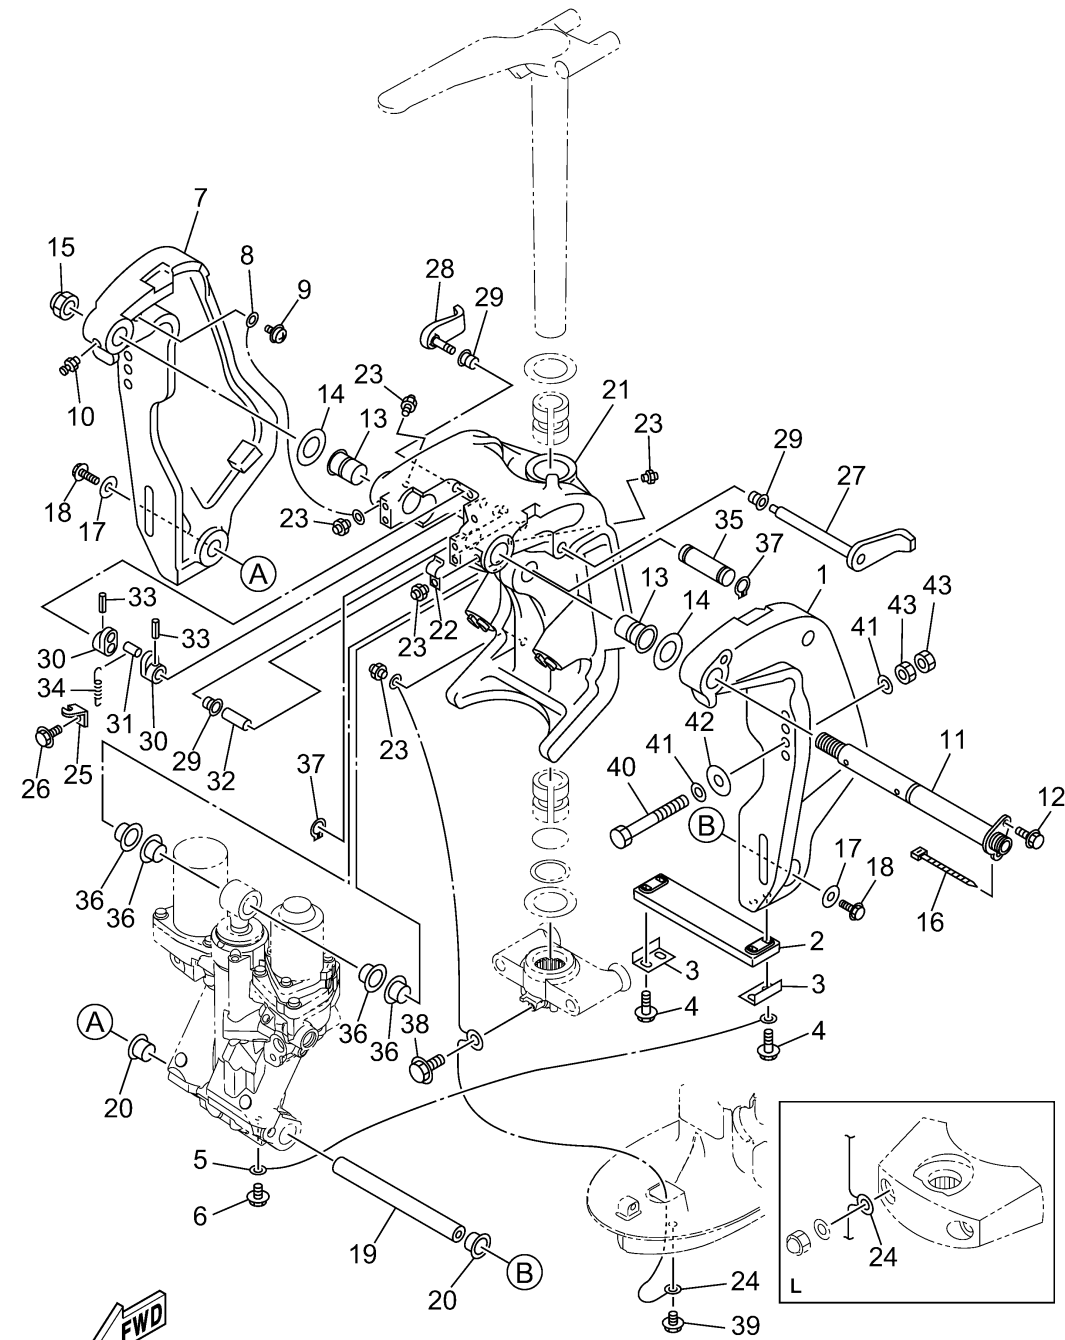

CONTINUED ON NEXT FRAME >

BRACKET 1

Ref No.	Part Number	Description	Qty	Remarks
19	6BC-43818-00-00	PIN, LOWER SHOCK MOUNT	1	
20	90386-22M98-00	BUSH	2	
21	64E-43311-20-8D	BRACKET, SWIVEL 1	1	GRAY, X(25.3")
21	64E-43311-10-8D	BRACKET, SWIVEL 1	0	GRAY, L(20.3")
21	64E-43311-20-CE	BRACKET, SWIVEL 1	0	WHITE, X(25.3")
21	64E-43311-10-CE	BRACKET, SWIVEL 1	0	WHITE, L(20.3")
22	90465-08M63-00	CLAMP	1	
23	93700-06002-00	NIPPLE, GREASE	5	
24	6DA-82149-00-00	WIRE, LEAD 3	1	X(25.3")
24	66K-82149-00-00	WIRE, LEAD 3	0	L(20.3")
25	6G5-43144-00-00	HOOK, SPRING	1	
26	97E95-06512-00	BOLT, HEXAGON W/W DEEP RECESS	1	
27	6G5-43181-02-00	LEVER, TILT STOP 1	1	
28	6G5-43185-02-00	LEVER, TILT STOP 2	1	
29	90386-10M16-00	BUSH	3	
30	6G5-43148-00-00	COLLAR, DISTANCE	2	
31	90249-06M19-00	PIN	1	
32	90387-10M05-00	COLLAR	1	
33	91690-30020-00	PIN, SPRING	2	
34	90506-16003-00	SPRING, TENSION	1	

CONTINUED ON NEXT FRAME >

6HP7100-X280

BRACKET 1

Ref No.	Part Number	Description	Qty	Remarks
35	64E-43126-10-00	PIN, UPPER SHOCK MOUNT	1	
36	90386-22M98-00	BUSH	4	
37	93410-22M11-00	CIRCLIP	2	
38	95D95-06010-00	BOLT, FLANGE DEEP RECESS	1	X(25.3")
39	95D95-06010-00	BOLT, FLANGE DEEP RECESS	1	
40	90101-12065-00	BOLT (L:130MM)	2	UR X(25.3")
40	90101-12065-00	BOLT (L:130MM)	0	UR L(20.3")
40	90101-12066-00	BOLT (L:150MM)	2	UR
41	90201-13M01-00	WASHER, PLATE	8	
42	90201-12426-00	WASHER, PLATE	4	
43	95380-12600-00	NUT	8	