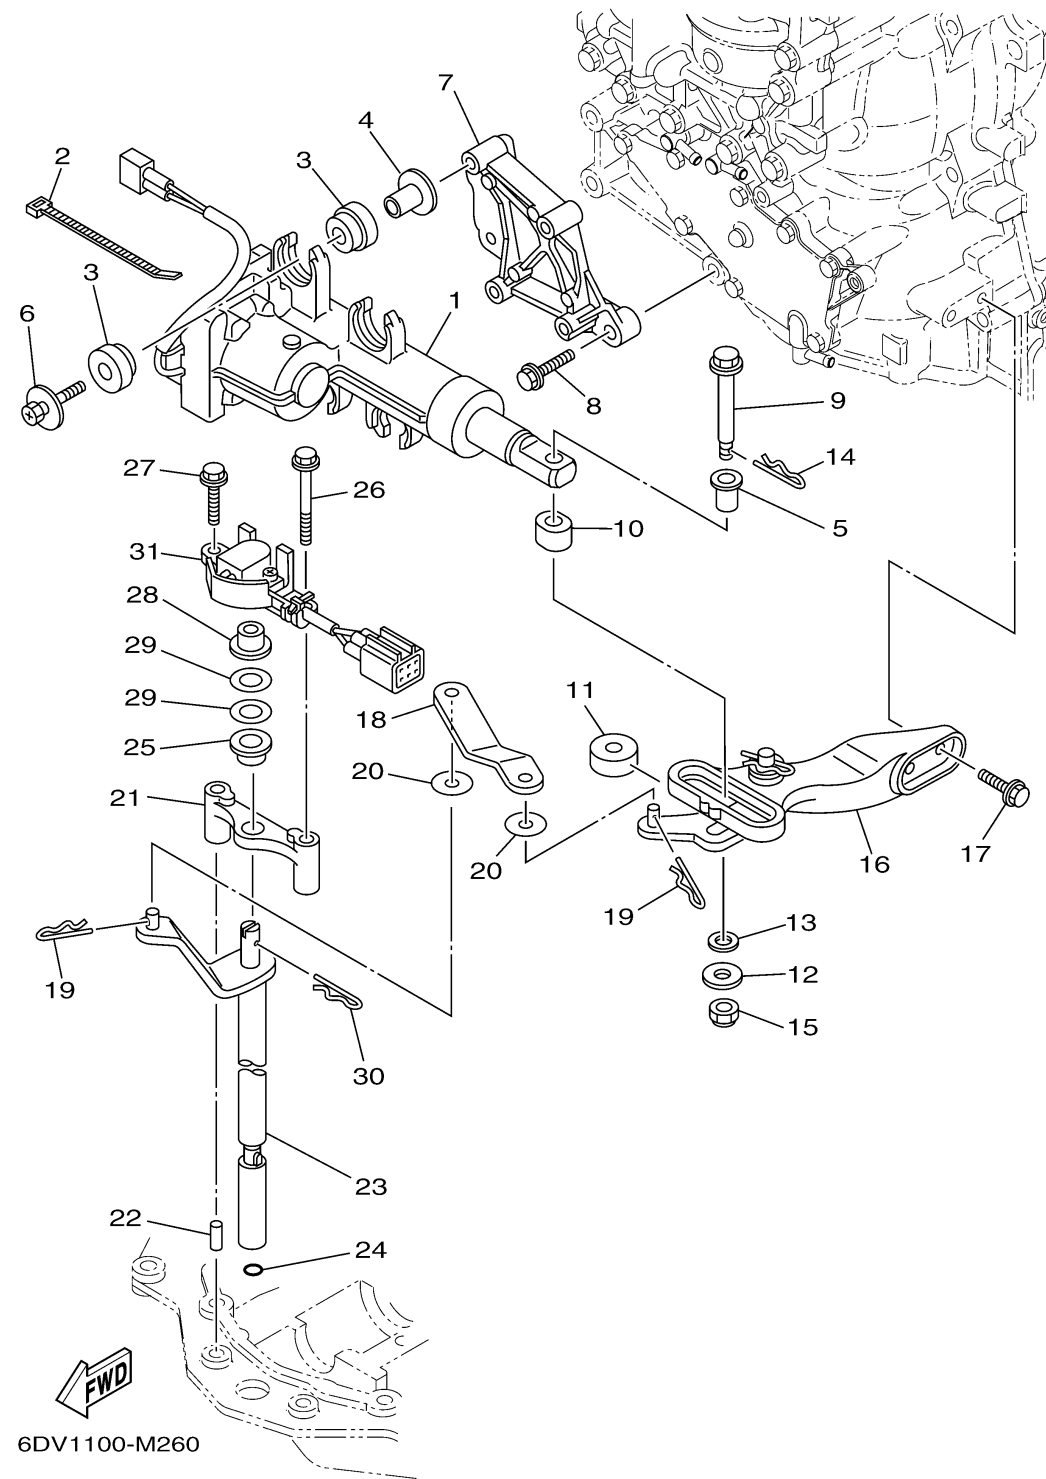

CONTROL

Ref No.	Part Number	Description	Qty	Remarks
1	6DV-4820A-01-00	ACTUATOR UNIT	1	
2	90465-11M10-00	CLAMP	1	
3	6DV-85564-00-00	GROMMET	8	
4	90387-06176-00	COLLAR	4	
5	90386-08008-00	BUSH	1	
6	68F-85119-00-00	BOLT	4	
7	6DV-44142-00-00	JOINT	1	
8	95D75-08030-00	BOLT, FLANGE DEEP RECESS	3	
9	6DV-42195-00-00	PIN, JOINT 1	1	
10	6DV-44122-00-00	BUSHING, SHIFT ROD LEVER	1	
11	6DV-44132-00-00	BUSHING	1	
12	90201-06068-00	WASHER, PLATE	1	
13	90202-08M41-00	WASHER, PLATE	1	
14	90468-18008-00	CLIP	1	
15	90185-06M07-00	.NUT, SELF-LOCKING	1	
16	6DV-44100-00-00	SHIFT LINK ASSY	1	
17	97E75-06520-00	BOLT, HEXAGON W/W DEEP RECESS	2	
18	6DV-44121-00-00	LEVER, SHIFT ROD	1	
19	90468-18008-00	CLIP	2	
20	90202-06015-00	WASHER, PLATE	2	

CONTINUED ON NEXT FRAME >

CONTROL

Ref No.	Part Number	Description	Qty	Remarks
21	6DV-44118-00-00	BRACKET	1	
22	93604-09066-00	PIN, DOWEL	1	
23	6DV-44120-03-00	HANDLE GEAR SHIFT ASSY	1	X(25.3")
23	6DV-44120-12-00	HANDLE GEAR SHIFT ASSY	0	L(20.3")
24	93210-09165-00	O-RING	1	
25	90386-10001-00	BUSH	1	
26	97E95-06550-00	BOLT, HEXAGON W/W DEEP RECESS	1	
27	97E75-06520-00	BOLT, HEXAGON W/W DEEP RECESS	1	
28	90386-10001-00	BUSH	1	
29	90201-11008-00	WASHER, PLATE	2	
30	90468-180A0-00	CLIP	1	
31	6DV-68303-00-00	SENSOR ASSY	1	