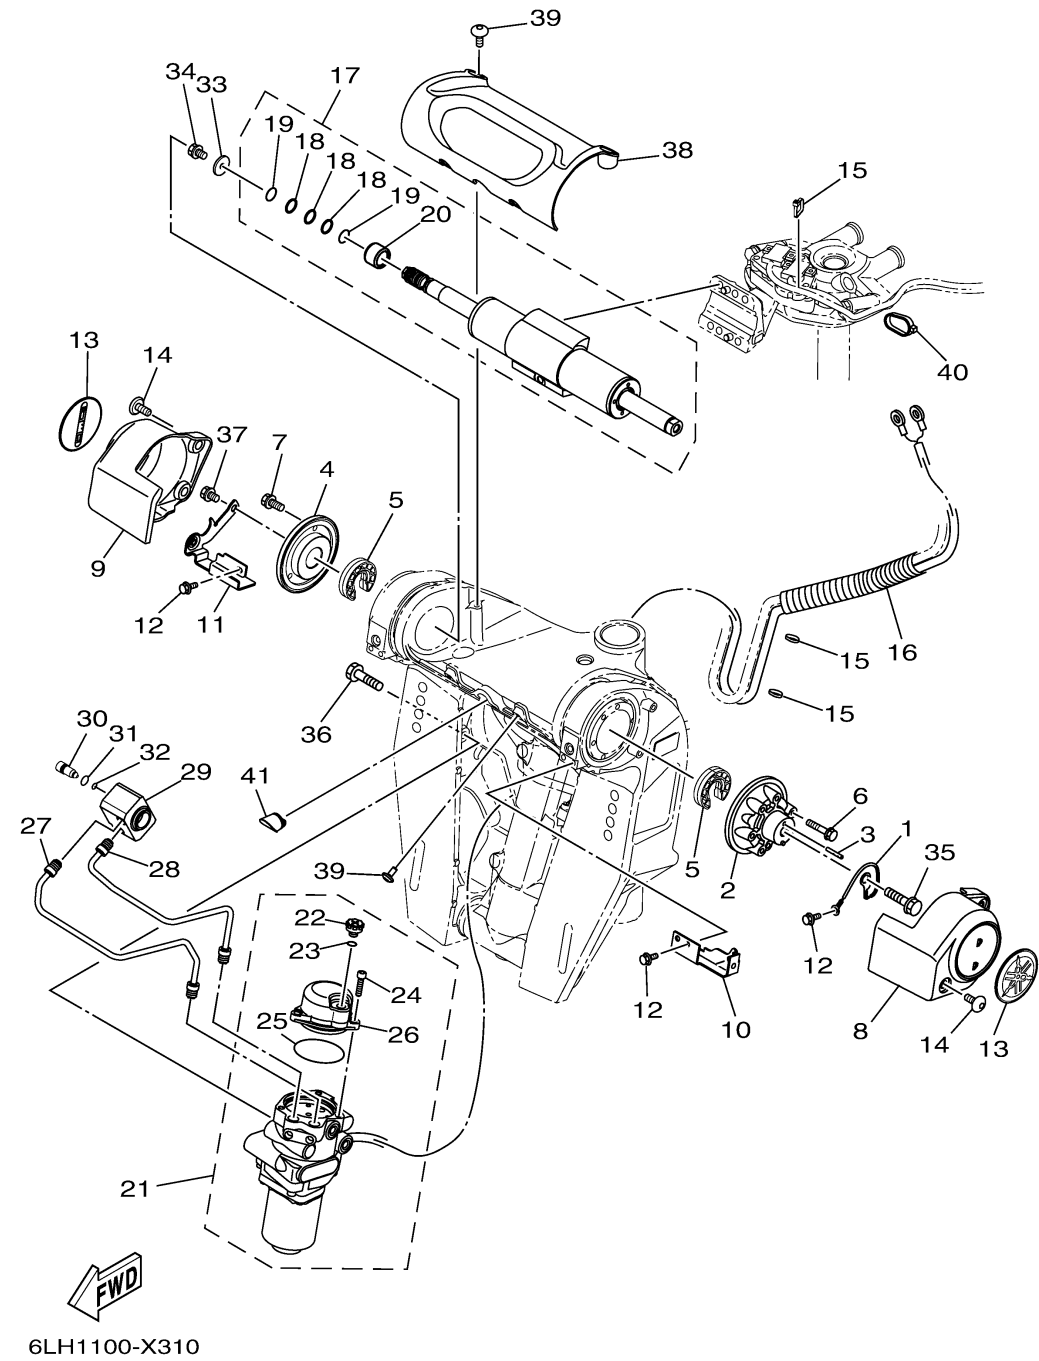

# BRACKET 3

Ref No.	Part Number	Description	Qty	Remarks
1	6LH-82147-00-00	WIRE, LEAD 5	1	
2	6LH-43341-00-00	COVER, SWIVEL SODE 1	1	
3	91690-40025-00	PIN, SPRING	1	
4	6LH-43342-00-00	COVER, SWIVEL SODE 2	1	
5	6LH-43628-00-00	STOPPER	2	
6	90119-06323-00	BOLT, WITH WASHER	6	
7	97E75-06520-00	BOLT, HEXAGON W/W DEEP RECESS	3	
8	6LH-43381-00-CJ	COVER, 2	1	
9	6LH-43382-00-CJ	COVER, 3	1	
10	6LH-44526-00-00	PLATE	1	
11	6LH-44536-00-00	PLATE 2	1	
12	97E95-06512-00	BOLT, HEXAGON W/W DEEP RECESS	3	
13	6DA-42697-00-00	TUNING FORK MARK	2	
14	90111-06144-00	BOLT, HEXAGON SOCKET BUTTON	6	
15	90465-11M10-00	.CLAMP	3	
16	6LH-24864-00-00	TUBE	1	
17	6LH-61501-00-00	STEERING CYLINDER ASSY	1	
18	93210-15414-00	.O-RING	3	
19	6LH-2312B-00-00	.RING, BACK UP	2	
20	6LH-22253-00-00	.COLLAR, DISTANCE	1	

# BRACKET 3

Ref No.	Part Number	Description	Qty	Remarks
21	6LH-81900-09-00	OIL FEED PUMP ASSY	1	
22	6CJ-43829-10-00	. PLUG, RESERVOIR	1	
23	6CJ-43861-10-00	. O-RING	1	
24	91380-06016-00	. .BOLT	3	
25	93210-57M00-00	. .O-RING	1	
26	6LH-43828-00-00	. .BODY, RESERVOIR	1	
27	6LH-2246D-00-00	PIPE ASSY 1	1	
28	6LH-2246E-00-00	PIPE ASSY 2	1	
29	6LH-22954-00-00	ADAPTER	1	
30	6LH-22447-00-00	NEEDLE, VALVE	1	
31	93210-10107-00	O-RING	1	
32	93210-03494-00	O-RING	1	
33	6LH-43627-00-00	STOPPER	1	
34	97D95-06008-00	BOLT, HEXAGON DEEP RECESS	1	
35	90119-10058-00	BOLT, WITH WASHER	1	
36	90119-10058-00	BOLT, WITH WASHER	2	
37	97E95-06512-00	BOLT, HEXAGON W/W DEEP RECESS	1	
38	6LH-43318-00-CJ	COVER	1	
39	90111-06144-00	BOLT, HEXAGON SOCKET BUTTON	4	
40	90465-11M59-00	CLAMP	1	

# BRACKET 3

Ref No.	Part Number	Description	Qty	Remarks
41	6LH-43885-00-00	GROMMET	1	