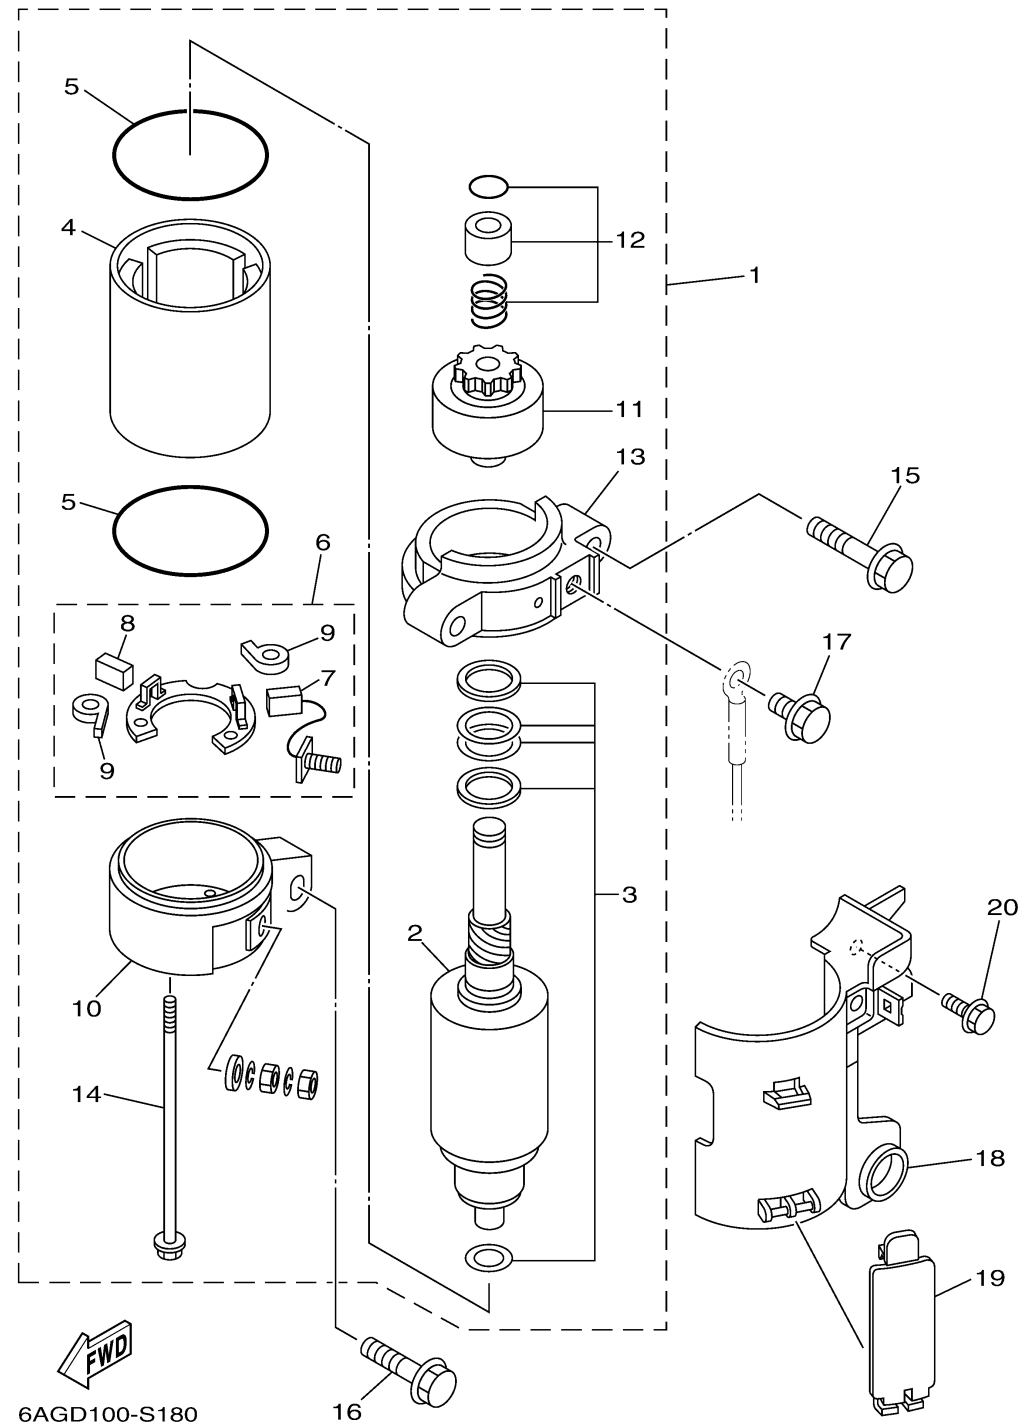

STARTING MOTOR

Ref No.	Part Number	Description	Qty	Remarks
1	6AH-81800-01-00	STARTING MOTOR ASSY	0	
2	689-81850-12-00	..ARMATURE ASSY	0	
3	689-81809-11-00	..WASHER KIT	0	
4	689-81810-11-00	..STATOR ASSY	0	
5	689-81847-11-00	..O-RING	0	
6	689-81840-11-00	..BRUSH HOLDER ASSY	0	
7	689-81811-11-00	...BRUSH 1	0	
8	689-81812-11-00	...BRUSH 2	0	
9	689-81813-10-00	...SPRING, BRUSH	0	
10	6AH-81820-01-00	..REAR BRACKET ASSY	0	
11	689-81807-12-00	..GEAR ASSY, STARTING MOTOR	0	
12	68T-81857-00-00	..PINION STOPPER SET	0	
13	6AH-81830-00-00	..FRONT BRACKET ASSY	0	
14	689-81826-10-00	..BOLT	0	
15	97513-08545-00	BOLT, WITH WASHER	0	
16	97513-08535-00	BOLT, WITH WASHER	0	
17	97E95-08516-00	BOLT, HEXAGON W/W DEEP RECESS	0	
18	6AH-81942-00-00	COVER	0	
19	6AH-82581-00-00	STAY, CORD CLAMP	0	
20	97E95-06514-00	BOLT, HEXAGON W/W DEEP RECESS	0	