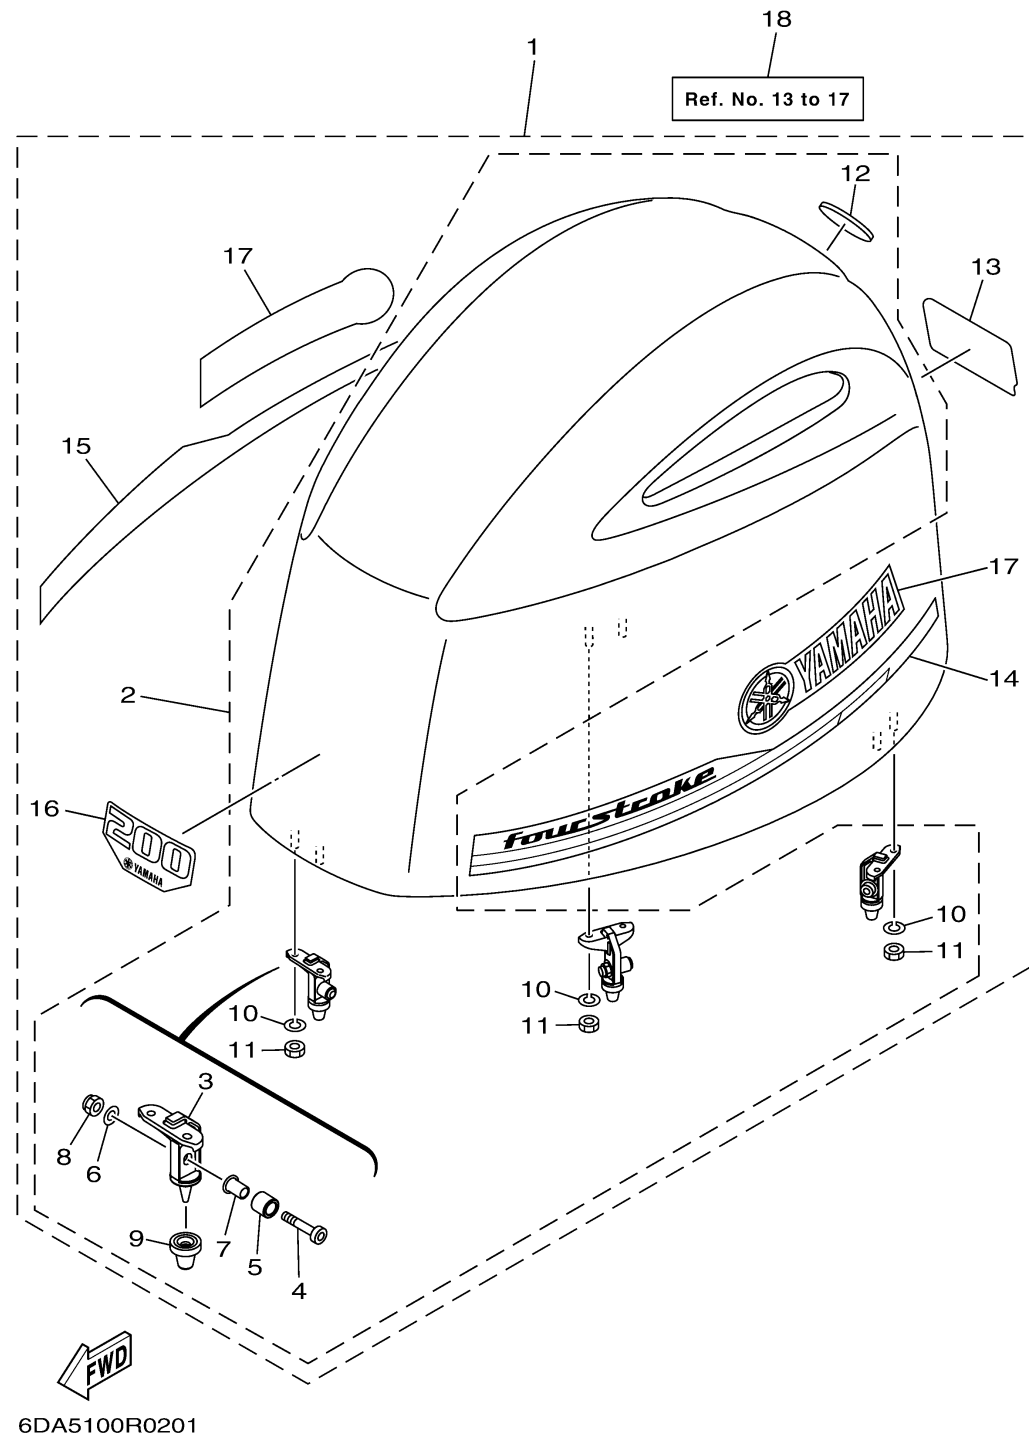

# TOP COWLING

Ref No.	Part Number	Description	Qty	Remarks
1	6DA-42610-11-CE	TOP COWLING ASSY	0	WHITE
1	6DA-42610-03-8D	TOP COWLING ASSY	1	GRAY
2	6DA-4261A-03-8D	..TOP COWLING W/O GRAPHICS	1	GRAY
2	6DA-4261A-03-CE	..TOP COWLING W/O GRAPHICS	0	WHITE
3	6CB-42647-A0-00	...HOLDER, CLAMP BAND	3	
4	90111-08078-00	...BOLT, HEXAGON SOCKET BUTTON	3	
5	90387-10094-00	...COLLAR	3	
6	92990-08600-00	...WASHER, PLATE	3	
7	90387-08M45-00	...COLLAR	3	
8	95780-08300-00	...NUT, FLANGE	3	
9	6AW-42663-01-00	...DAMPER 2	3	
10	92990-06100-00	...WASHER, SPRING	6	
11	95380-06600-00	.. NUT, HEXAGON	6	
12	6DA-42697-00-00	.. TUNING FORK MARK	1	
13	6DA-42678-00-00	..GRAPHIC, REAR	1	FOR GRAY COWLING
13	6DA-42678-10-00	..GRAPHIC, REAR	0	FOR WHITE COWLING
14	6DA-42675-10-00	..GRAPHIC, SIDE 1	0	FOR WHITE COWLING
14	6DA-42675-00-00	..GRAPHIC, SIDE 1	1	FOR GRAY COWLING
15	6DA-42676-10-00	..GRAPHIC, SIDE 2	0	FOR WHITE COWLING
15	6DA-42676-00-00	..GRAPHIC, SIDE 2	1	FOR GRAY COWLING

# TOP COWLING

Ref No.	Part Number	Description	Qty	Remarks
16	6DA-42677-10-00	..GRAPHIC, FRONT	0	FOR WHITE COWLING
16	6DA-42677-00-00	..GRAPHIC, FRONT	1	FOR GRAY COWLING
17	63P-42681-30-00	..MARK, COWLING	0	FOR WHITE COWLING
17	63P-42681-20-00	..MARK, COWLING	2	FOR GRAY COWLING
18	6DA-W4267-00-00	GRAPHIC SET, TOP COWLING	1	AP FOR USA(GRAY)
18	6DA-W4267-20-00	GRAPHIC SET, TOP COWLING	0	AP FOR USA(WHITE)