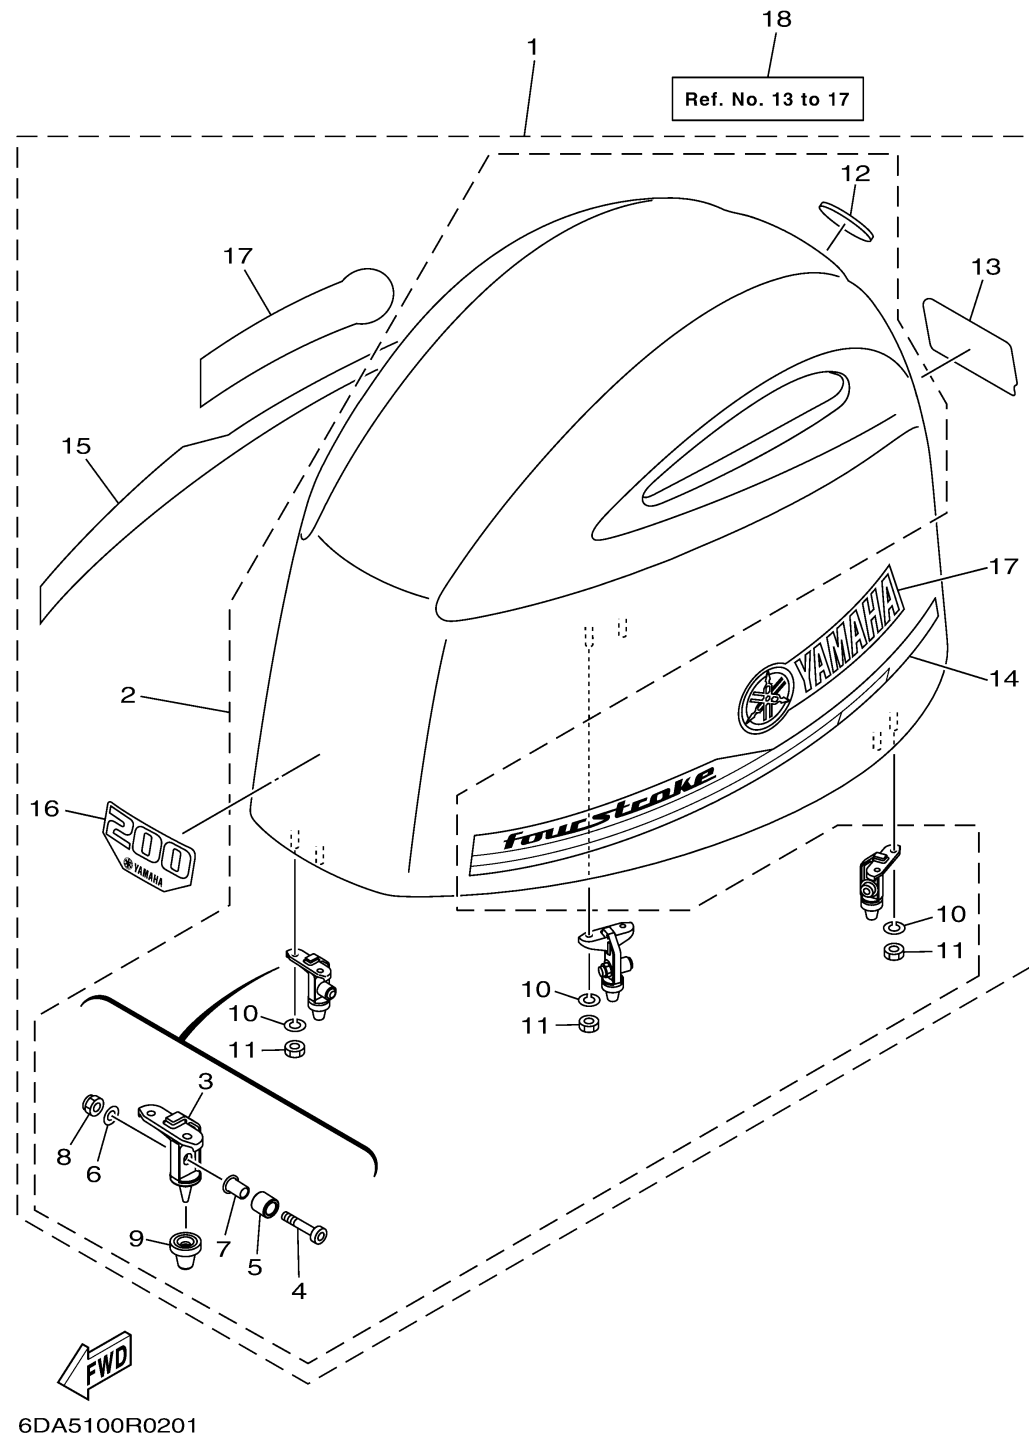

# TOP COWLING

Ref No.	Part Number	Description	Qty	Remarks
1	6DA-42610-11-CE	TOP COWLING ASSY	0	WHITE
1	6DA-42610-03-8D	TOP COWLING ASSY	1	GRAY
2	6DA-4261A-03-8D	..TOP COWLING W/O GRAPHICS	1	GRAY
2	6DA-4261A-03-CE	..TOP COWLING W/O GRAPHICS	0	WHITE
3	6CB-42647-A0-00	...HOLDER, CLAMP BAND	3	
4	90111-08078-00	...BOLT, HEXAGON SOCKET BUTTON	3	
5	90387-10094-00	...COLLAR	3	
6	92990-08600-00	...WASHER, PLATE	3	
7	90387-08M45-00	...COLLAR	3	
8	95780-08300-00	...NUT, FLANGE	3	
9	6AW-42663-01-00	...DAMPER 2	3	
10	92990-06100-00	...WASHER, SPRING	6	
11	95380-06600-00	.. NUT, HEXAGON	6	
12	6DA-42697-00-00	.. TUNING FORK MARK	1	
13	6DA-42678-00-00	..GRAPHIC, REAR	1	FOR GRAY COWLING
13	6DA-42678-10-00	..GRAPHIC, REAR	0	FOR WHITE COWLING
14	6DA-42675-10-00	..GRAPHIC, SIDE 1	0	FOR WHITE COWLING
14	6DA-42675-00-00	..GRAPHIC, SIDE 1	1	FOR GRAY COWLING
15	6DA-42676-10-00	..GRAPHIC, SIDE 2	0	FOR WHITE COWLING
15	6DA-42676-00-00	..GRAPHIC, SIDE 2	1	FOR GRAY COWLING

# TOP COWLING

Ref No.	Part Number	Description	Qty	Remarks
16	6DA-42677-10-00	..GRAPHIC, FRONT	0	FOR WHITE COWLING
16	6DA-42677-00-00	..GRAPHIC, FRONT	1	FOR GRAY COWLING
17	63P-42681-30-00	..MARK, COWLING	0	FOR WHITE COWLING
17	63P-42681-20-00	..MARK, COWLING	2	FOR GRAY COWLING
18	6DA-W4267-00-00	GRAPHIC SET, TOP COWLING	1	AP FOR USA(GRAY)
18	6DA-W4267-20-00	GRAPHIC SET, TOP COWLING	0	AP FOR USA(WHITE)