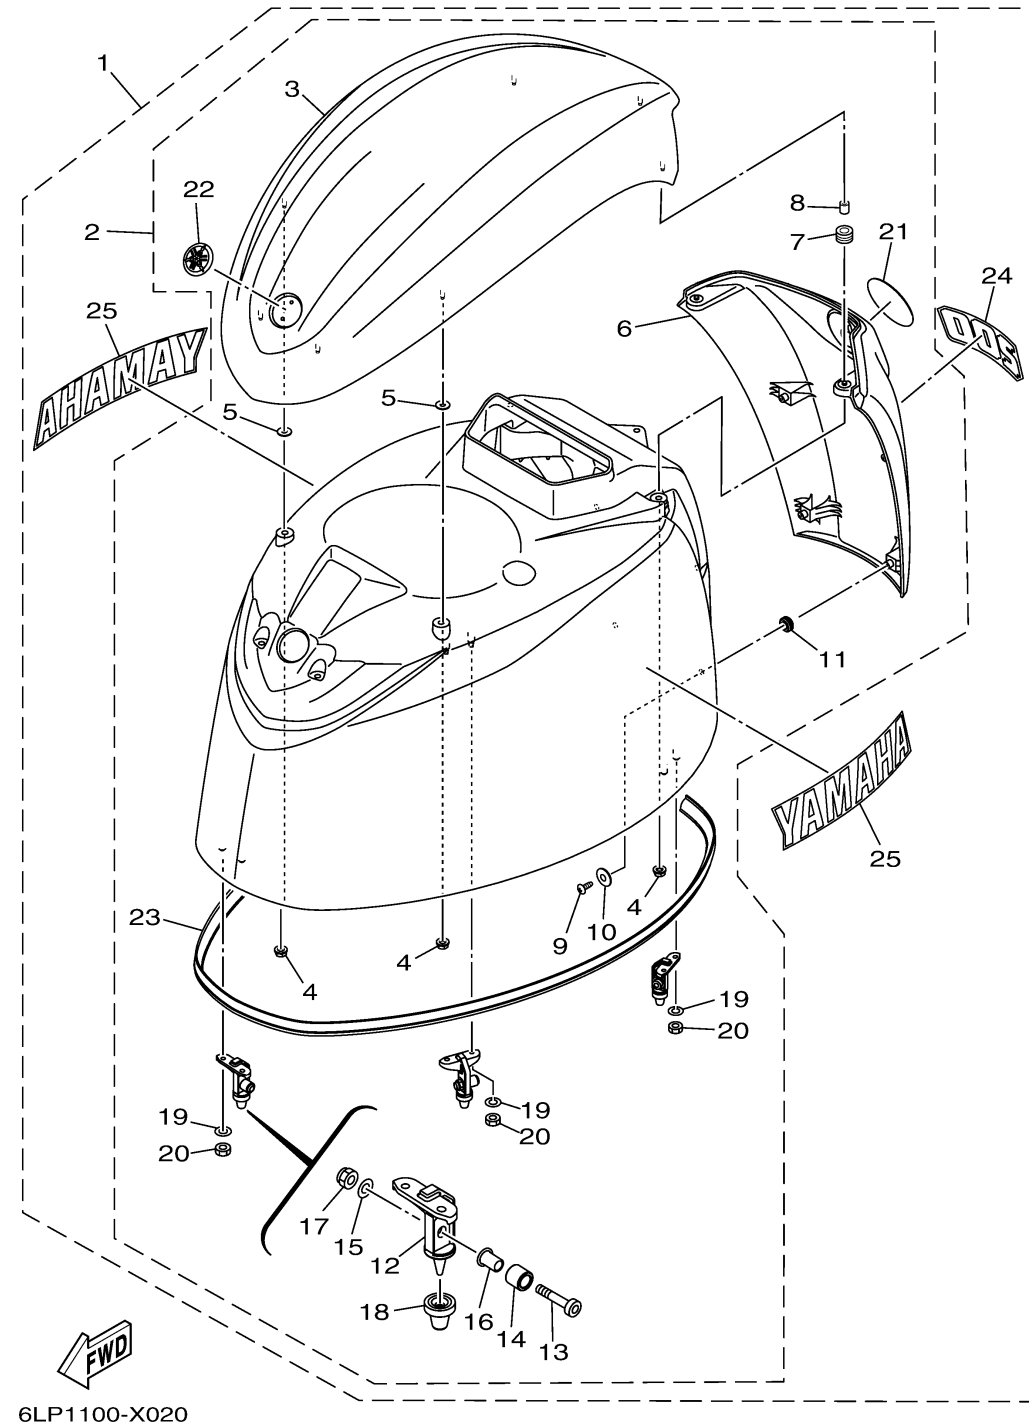

TOP COWLING

Ref No.	Part Number	Description	Qty	Remarks
1	6LW-42610-00-8D	TOP COWLING ASSY	1	GRAY
1	6LW-42610-10-CE	TOP COWLING ASSY	0	WHITE
2	6LH-4261A-00-8D	..TOP COWLING W/O GRAPHICS	1	GRAY
2	6LH-4261A-00-CE	..TOP COWLING W/O GRAPHICS	0	WHITE
3	6LH-42613-00-8D	...MOLDING, AIR DUCT	1	GRAY
3	6LH-42613-00-CE	...MOLDING, AIR DUCT	0	WHITE
4	90179-06M28-00	.. NUT	7	
5	6CB-42545-00-00	...WASHER, PLAIN	4	
6	6LH-42625-00-8D	...PANEL, REAR	1	GRAY
6	6LH-42625-00-CE	...PANEL, REAR	0	WHITE
7	90480-13004-00	.. GROMMET	2	
8	90387-07054-00	.. COLLAR	2	
9	97780-50016-00	...SCREW, TAPPING	4	
10	90201-053R1-00	...WASHER, PLATE	4	
11	90480-16009-00	...GROMMET	4	
12	6CB-42647-A0-00	...HOLDER, CLAMP BAND	3	
13	90111-08078-00	...BOLT, HEXAGON SOCKET BUTTON	3	
14	90387-10094-00	...COLLAR	3	
15	92990-08600-00	...WASHER, PLATE	3	
16	90387-08M45-00	...COLLAR	3	

CONTINUED ON NEXT FRAME >

TOP COWLING

Ref No.	Part Number	Description	Qty	Remarks
17	95780-08300-00	...NUT, FLANGE	3	
18	6AW-42663-01-00	...DAMPER 2	3	
19	92990-06100-00	.. WASHER, SPRING	6	
20	95380-06600-00	.. NUT, HEXAGON	6	
21	6LH-42697-00-00	...TUNING FORK MARK	1	
22	6AH-42697-10-00	...TUNING FORK MARK	1	
23	6CB-42628-00-00	...SEAL	1	
24	6LW-42678-00-00	..GRAPHIC, REAR	1	
25	6LW-2153A-10-00	..EMBLEM, YAMAHA	0	WHITE
25	6LW-2153A-00-00	..EMBLEM, YAMAHA	2	GRAY