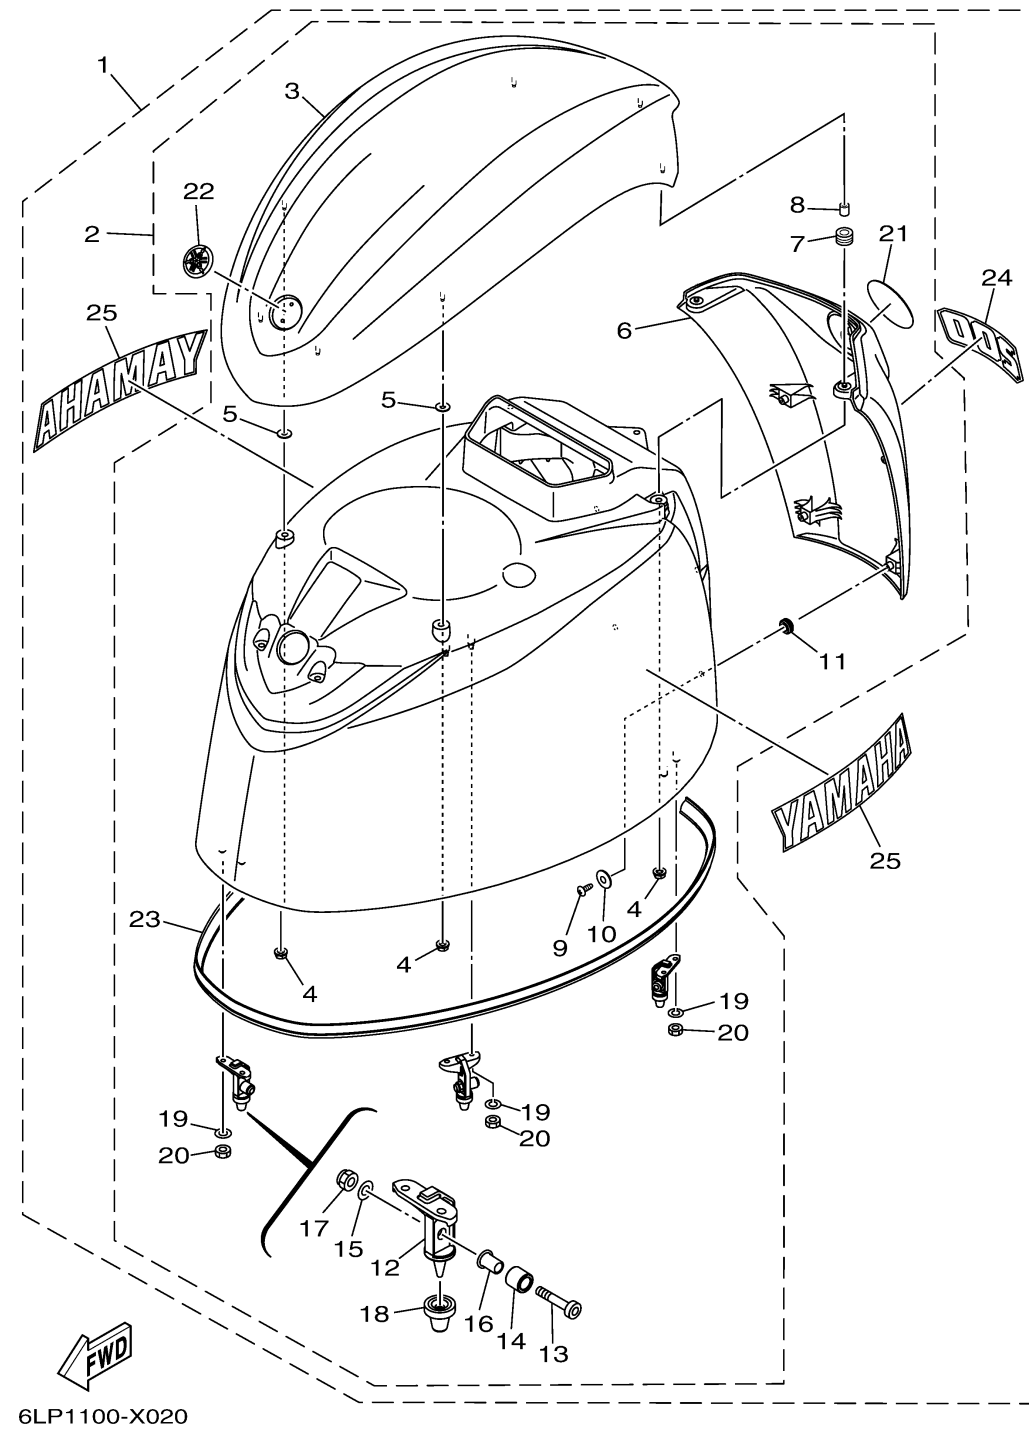

TOP COWLING

Ref No.	Part Number	Description	Qty	Remarks
1	6LW-42610-00-8D	TOP COWLING ASSY	1	GRAY
1	6LW-42610-10-CE	TOP COWLING ASSY	0	WHITE
2	6LH-4261A-00-8D	..TOP COWLING W/O GRAPHICS	1	GRAY
2	6LH-4261A-00-CE	..TOP COWLING W/O GRAPHICS	0	WHITE
3	6LH-42613-00-8D	...MOLDING, AIR DUCT	1	GRAY
3	6LH-42613-00-CE	...MOLDING, AIR DUCT	0	WHITE
4	90179-06M28-00	.. NUT	7	
5	6CB-42545-00-00	...WASHER, PLAIN	4	
6	6LH-42625-00-8D	...PANEL, REAR	1	GRAY
6	6LH-42625-00-CE	...PANEL, REAR	0	WHITE
7	90480-13004-00	.. GROMMET	2	
8	90387-07054-00	.. COLLAR	2	
9	97780-50016-00	...SCREW, TAPPING	4	
10	90201-053R1-00	...WASHER, PLATE	4	
11	90480-16009-00	...GROMMET	4	
12	6CB-42647-A0-00	...HOLDER, CLAMP BAND	3	
13	90111-08078-00	...BOLT, HEXAGON SOCKET BUTTON	3	
14	90387-10094-00	...COLLAR	3	
15	92990-08600-00	...WASHER, PLATE	3	
16	90387-08M45-00	...COLLAR	3	

CONTINUED ON NEXT FRAME >

TOP COWLING

Ref No.	Part Number	Description	Qty	Remarks
17	95780-08300-00	...NUT, FLANGE	3	
18	6AW-42663-01-00	...DAMPER 2	3	
19	92990-06100-00	.. WASHER, SPRING	6	
20	95380-06600-00	.. NUT, HEXAGON	6	
21	6LH-42697-00-00	...TUNING FORK MARK	1	
22	6AH-42697-10-00	...TUNING FORK MARK	1	
23	6CB-42628-00-00	...SEAL	1	
24	6LW-42678-00-00	..GRAPHIC, REAR	1	
25	6LW-2153A-10-00	..EMBLEM, YAMAHA	0	WHITE
25	6LW-2153A-00-00	..EMBLEM, YAMAHA	2	GRAY