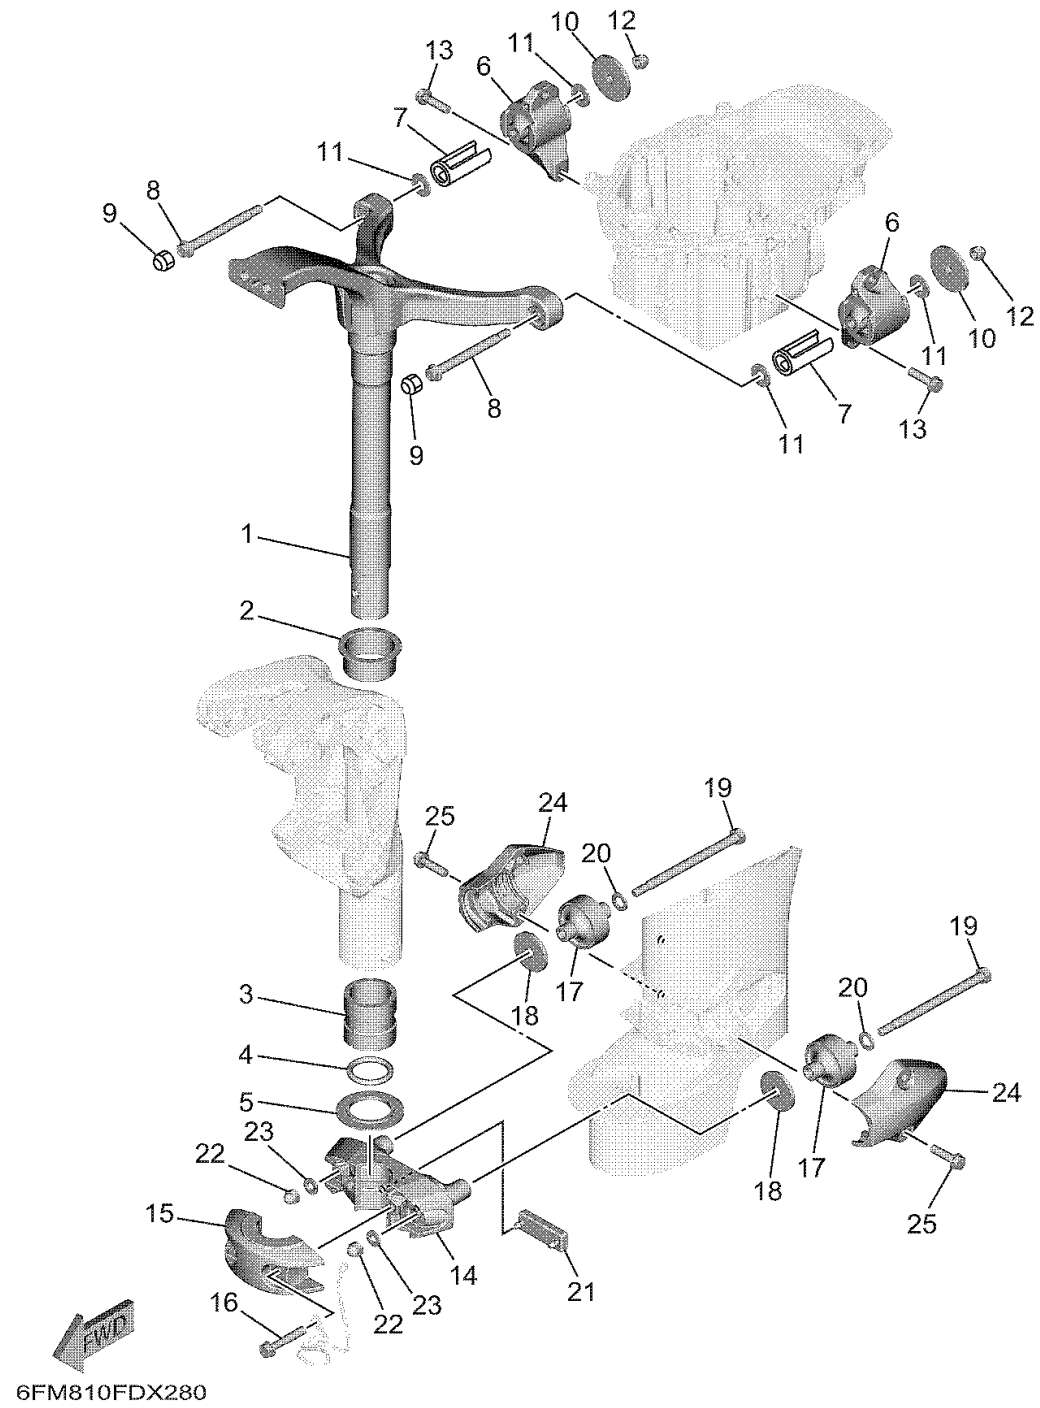

BRACKET 2

Ref No.	Part Number	Description	Qty	Remarks
1	6FM-42511-00-CH	BRACKET, STEERING	0	MATTE BROWN, S(16.7")
1	6FM-42511-10-CH	BRACKET, STEERING	0	MATTE BROWN, L(21.7")
1	6FM-42511-10-CE	BRACKET, STEERING	0	WHITE, L(21.7")
1	6FM-42511-00-CE	BRACKET, STEERING	1	WHITE, S(16.7")
2	90381-45001-00	BUSH, SOLID	1	
3	90386-38M32-00	BUSH	1	
4	93210-37MH7-00	O-RING	1	
5	90386-38002-00	BUSH	1	
6	6FM-44514-10-CA	MOUNT DAMPER, UPPER SIDE	2	
7	6FM-44532-00-00	STOPPER, UPPER MOUNT	2	
8	90109-08241-00	BOLT	2	
9	66T-44194-00-00	CAP	2	
10	90201-08120-00	WASHER, PLATE	2	
11	90201-09014-00	WASHER, PLATE	4	
12	95380-08800-00	NUT, CROWN	2	
13	97E95-08530-00	BOLT, HEXAGON W/W DEEP RECESS	4	
14	6FM-44551-00-CH	HOUSING, LOWER MOUNT RUBBER 1	0	MATTE BROWN
14	6FM-44551-00-CE	HOUSING, LOWER MOUNT RUBBER 1	1	WHITE
15	6FM-44552-00-CE	HOUSING, LOWER MOUNT RUBBER 2	1	WHITE
15	6FM-44552-00-CH	HOUSING, LOWER MOUNT RUBBER 2	0	MATTE BROWN

CONTINUED ON NEXT FRAME >

BRACKET 2

Ref No.	Part Number	Description	Qty	Remarks
16	97E95-08545-00	BOLT, HEXAGON W/W DEEP RECESS	2	
17	6FM-44555-11-00	MOUNT DAMPER, LOWER SIDE	2	
18	90201-10077-00	WASHER, PLATE	2	
19	90101-08M02-00	BOLT	2	
20	92995-10600-00	WASHER	2	
21	6FM-44575-01-00	DAMPER, LOWER MOUNT RUBBER	1	S(16.7")
21	6E5-44575-01-00	DAMPER, LOWER MOUNT RUBBER	0	L(21.7")
22	95380-08800-00	NUT, CROWN	2	
23	90201-08M08-00	WASHER, PLATE	2	
24	6FM-44553-00-CE	COVER, LOWER MOUNT	2	WHITE
24	6FM-44553-00-CH	COVER, LOWER MOUNT	0	MATTE BROWN
25	97E95-08530-00	BOLT, HEXAGON W/W DEEP RECESS	4	