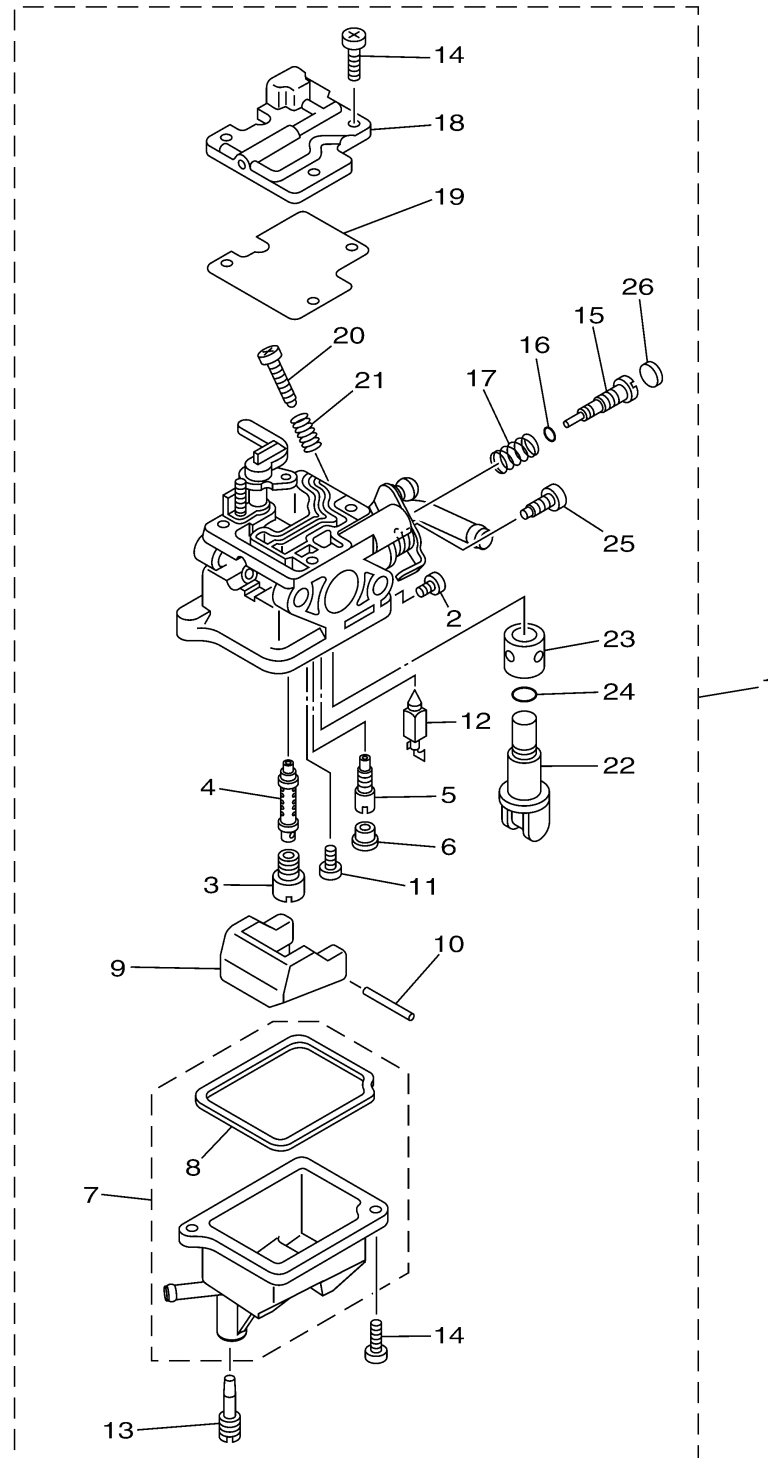

CARBURETOR

Ref No.	Part Number	Description	Qty	Remarks
1	6EG-14301-40-00	CARBURETOR ASSY 1	1	
2	97890-04007-00	..SCREW, PAN HEAD	1	
3	69M-14343-31-00	..JET, MAIN (#62)	1	
4	69M-14341-00-00	..NOZZLE, MAIN	1	
5	69M-14342-68-00	..JET, PILOT (#37)	1	
6	69M-14966-01-00	..BUSH	1	
7	6EG-14381-00-00	..BODY, FLOAT CHAMBER	1	
8	69M-14984-01-00	..GASKET, FLOAT CHAMBER	1	
9	69M-14385-00-00	..FLOAT	1	
10	6A1-14386-00-00	..PIN, FLOAT	1	
11	98580-03005-00	..SCREW, PAN HEAD	1	
12	62Y-14392-00-00	..VALVE, NEEDLE	1	
13	69M-14991-00-00	..SCREW	1	
14	98580-04010-00	..SCREW, PAN HEAD	5	
15	69M-14323-00-00	..SCREW, AIR ADJUSTING	1	
16	2T4-14397-01-00	..O-RING	1	
17	62Y-14334-00-00	..SPRING, AIR ADJUSTING	1	
18	69M-14527-00-00	..PLATE	1	
19	69M-14536-01-00	..GASKET	1	
20	69W-14321-00-00	..SCREW, THROTTLE	1	

CONTINUED ON NEXT FRAME >

6EG1100-P080

CARBURETOR

Ref No.	Part Number	Description	Qty	Remarks
21	62Y-14212-00-00	. .SPRING, PILOT ADJUSTING	1	
22	69M-24524-00-00	. .LEVER, COCK	1	
23	69M-24523-00-00	. .VALVE	1	
24	69M-24533-00-00	. .O-RING	1	
25	69M-24535-00-00	. .SCREW, LEVER FITTING	1	
26	62Y-1432A-01-00	. .PLUG	1	