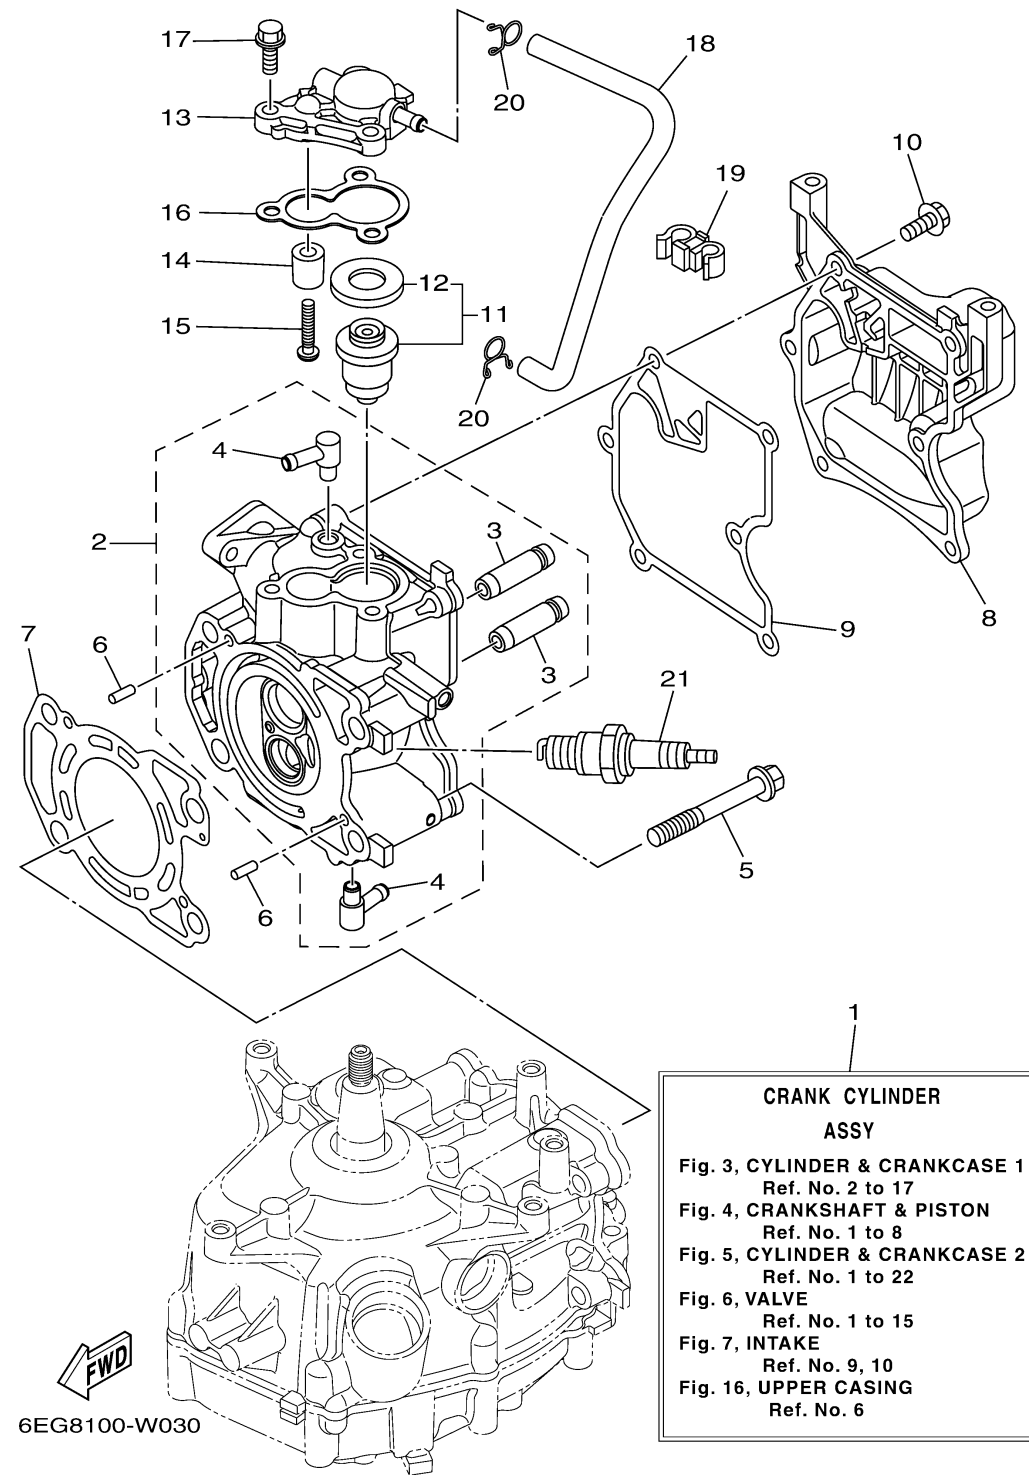

# CYLINDER CRANKCASE 1

Ref No.	Part Number	Description	Qty	Remarks
1	6EG-WE090-04-1S	CRANK CYLINDER ASSY	1	
2	6EG-WE110-00-1S	CYLINDER HEAD ASSY	1	
3	6EE-E1133-10-00	.GUIDE, VALVE 1	2	
4	676-11372-00-00	.NIPPLE, HOSE	2	
5	90105-08M36-00	.BOLT, FLANGE	4	
6	93604-12M07-00	.PIN, DOWEL	2	
7	6EG-E1181-00-00	.GASKET, CYLINDER HEAD 1	1	
8	6EG-E1191-00-00	COVER, CYLINDER HEAD 1	1	
9	6EG-E1193-00-00	.GASKET, HEAD COVER 1	1	
10	90105-06039-00	BOLT, FLANGE	6	
11	66M-12411-01-00	THERMOSTAT	1	
12	688-12412-00-00	.SEAL, THERMOSTAT	1	
13	6EG-E2413-00-1S	COVER, THERMOSTAT	1	
14	6G8-11325-00-00	ANODE	1	
15	97880-05025-00	SCREW, PAN HEAD	1	
16	67D-12414-A0-00	.GASKET, COVER	1	
17	90119-06MA2-00	BOLT, WITH WASHER	3	
18	90445-09808-00	HOSE (L240)	1	
19	90464-09013-00	CLAMP	1	
20	90467-09M09-00	CLIP	2	

# CYLINDER CRANKCASE 1

Ref No.	Part Number	Description	Qty	Remarks
21	CR6-HSB00-00-00	PLUG, SPARK (NGK CR6HSB)	1	