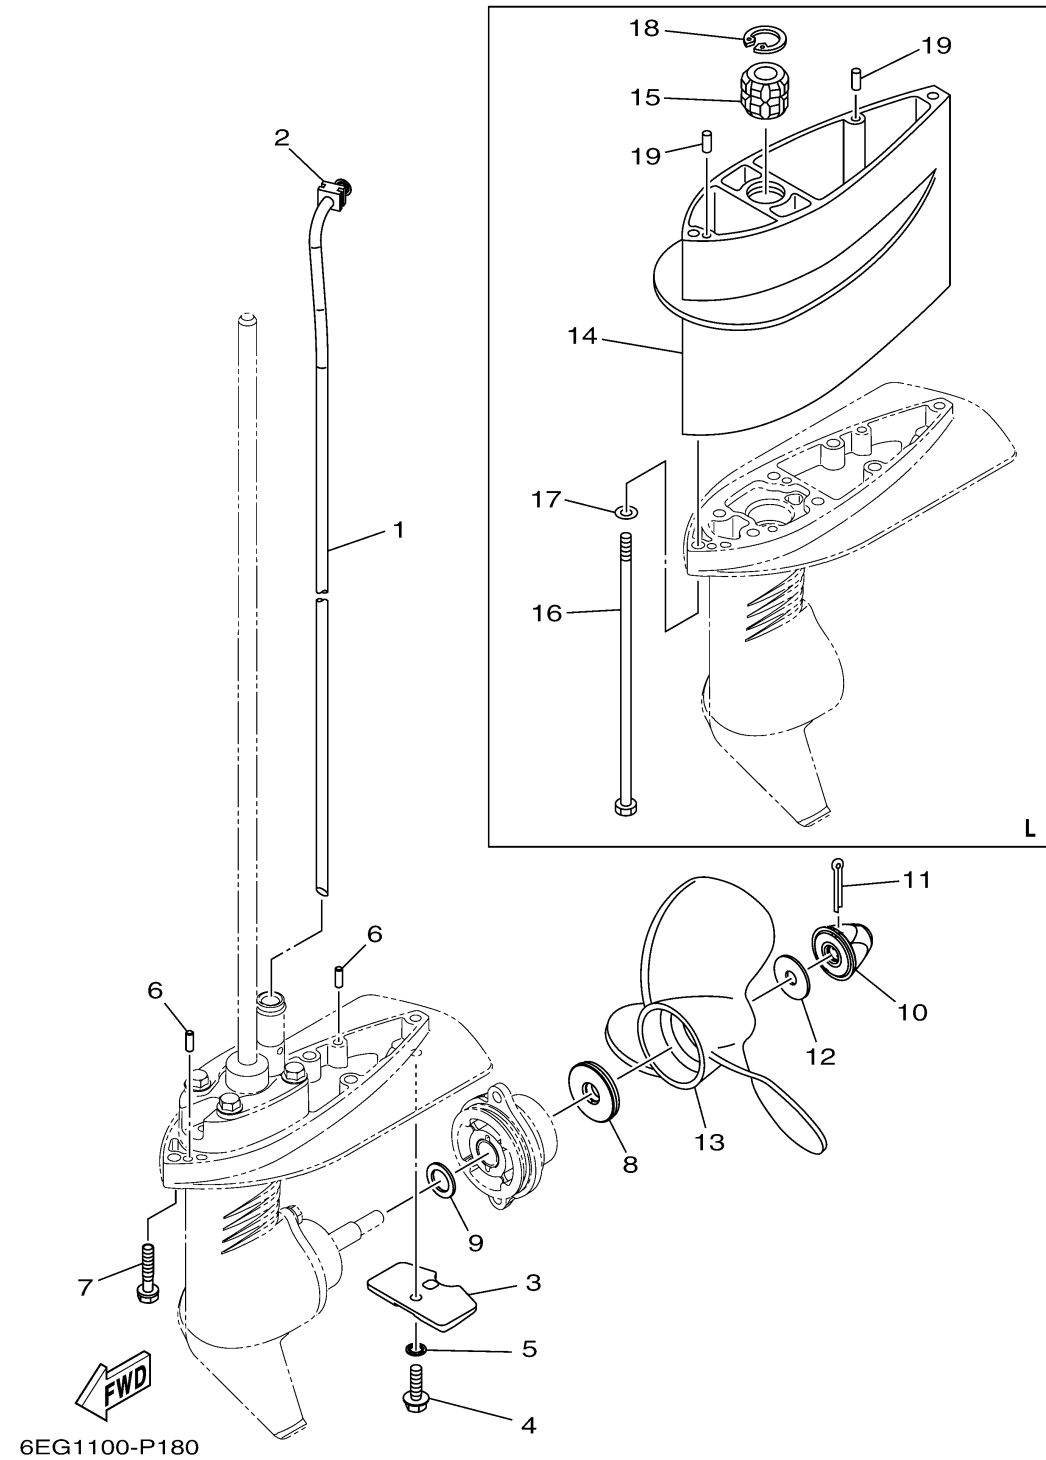

LOWER CASING DRIVE 2

Ref No.	Part Number	Description	Qty	Remarks
1	6EG-44361-00-00	TUBE, WATER 1	1	S(17.0")
1	6EG-44361-10-00	TUBE, WATER 1	0	L(22.0")
2	6EE-G4365-00-00	.DAMPER, WATER SEAL 1	1	
3	6L5-45251-03-00	ANODE	1	
4	95D95-06012-00	BOLT, FLANGE DEEP RECESS	1	
5	92990-06300-00	WASHER, INTERNAL TOOTH	1	
6	93604-12M07-00	.PIN, DOWEL	2	
7	97E95-06530-00	BOLT, HEXAGON W/W DEEP RECESS	3	S(17.0")
8	6EE-G5987-00-00	SPACER 1	1	
9	90201-13198-00	WASHER, PLATE	1	
10	6EE-G5616-00-00	NUT, PROPELLER	1	
11	91490-25030-00	PIN. COTTER	1	
12	90201-08M54-00	WASHER, PLATE	1	
13	6L5-45943-00-00	PROPELLER (3X7-1/4"X6"-BS)	1	UR
13	6L5-45949-00-00	PROPELLER (3X7-1/4"X5"-BS)	1	UR
14	6EG-G5211-00-8D	EXTENSION	0	L(22.0")
15	6L5-45318-00-00	BUSHING, DRIVE SHAFT	0	L(22.0")
16	90101-06M18-00	BOLT	0	L(22.0")
17	92990-06600-00	WASHER, PLATE	0	L(22.0")
18	93420-22M03-00	CIRCLIP	0	L(22.0")

CONTINUED ON NEXT FRAME >

LOWER CASING DRIVE 2

Ref No.	Part Number	Description	Qty	Remarks
19	93604-12M07-00	.PIN, DOWEL	0	L(22.0")