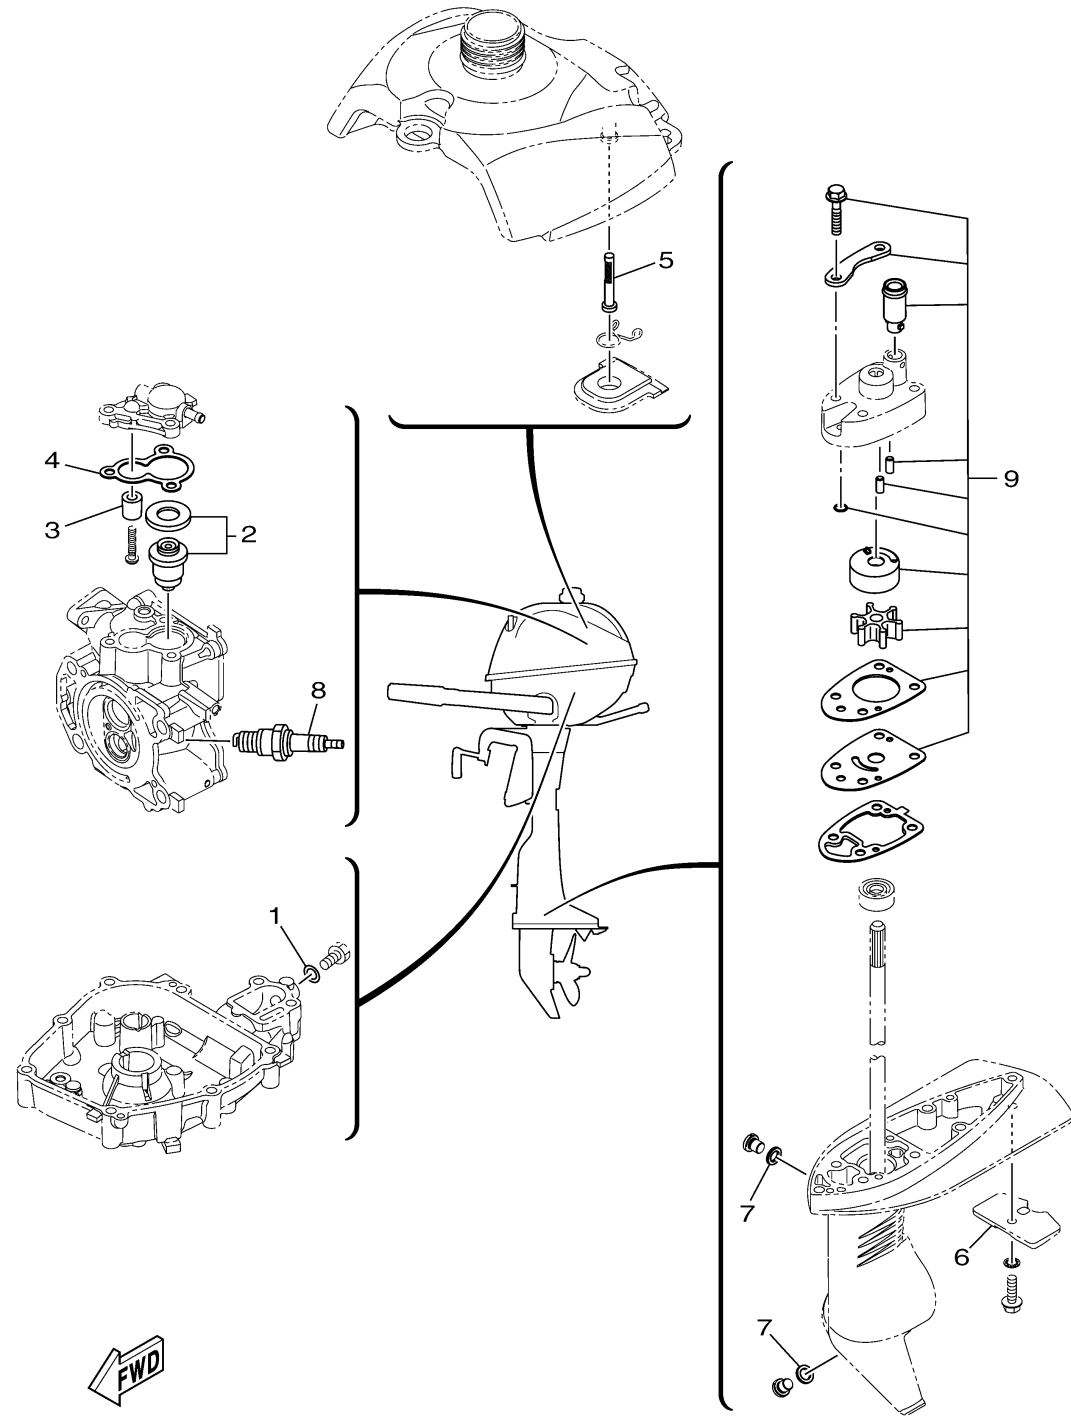

SCHEDULED SERVICE PARTS

Ref No.	Part Number	Description	Qty	Remarks
1	90430-08143-00	GASKET	1	
2	66M-12411-01-00	THERMOSTAT	1	
3	6G8-11325-00-00	ANODE	1	
4	67D-12414-A0-00	.GASKET, COVER	1	
5	6L5-24251-00-00	STRAINER 1	1	
6	6L5-45251-03-00	ANODE	1	
7	90430-08003-00	.GASKET	2	
8	CR6-HSB00-00-00	PLUG, SPARK (NGK CR6HSB)	1	
9	6EG-W0078-02-00	WATER PUMP REPAIR KIT	1	

6EG1100-P010