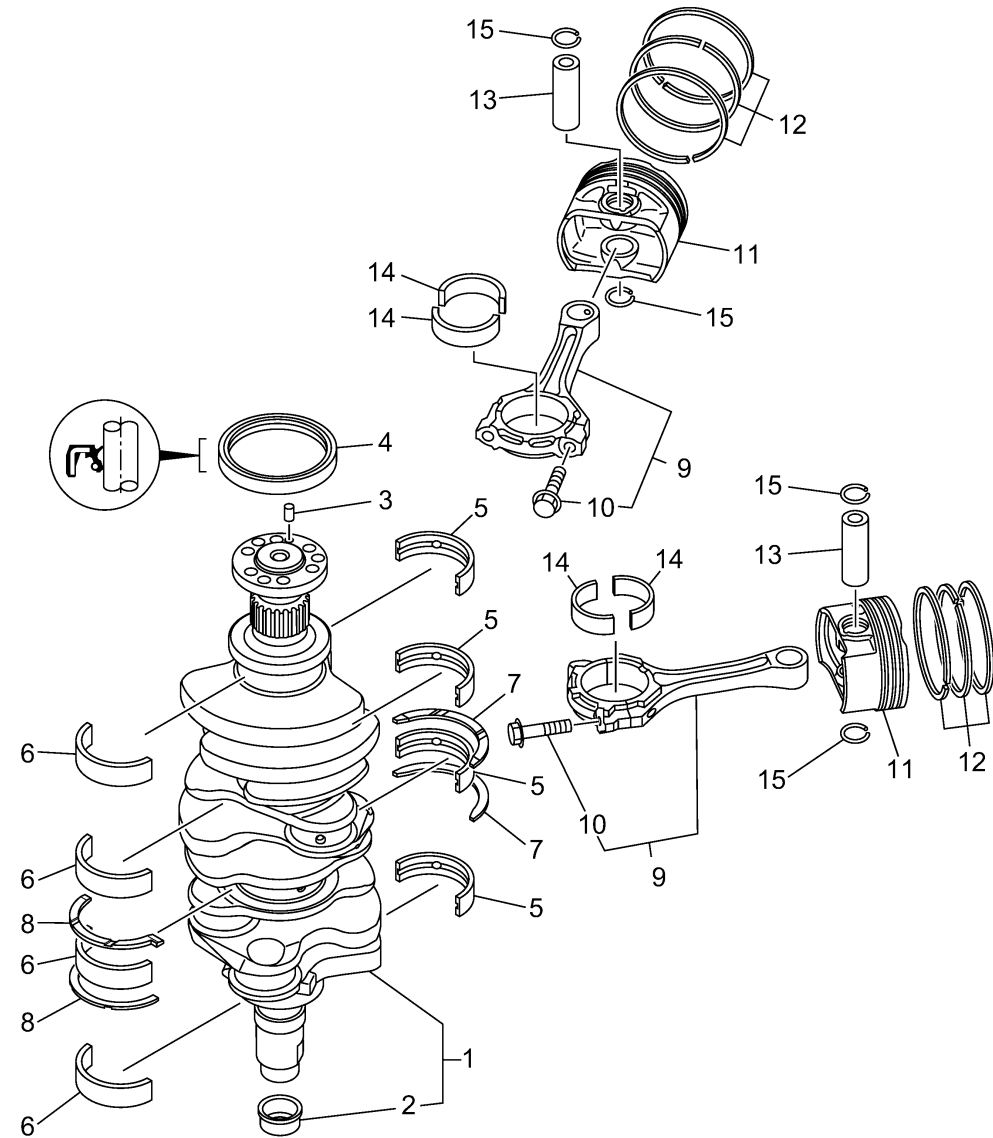

CRANKSHAFT PISTON

6ML1100-Y040

Ref No.	Part Number	Description	Qty	Remarks
1	6ML-11410-00-00	CRANKSHAFT	1	
2	6CB-11478-00-00	. .COLLAR	1	
3	93606-12019-00	.PIN, DOWEL	1	
4	93102-85008-00	.OIL SEAL	1	
5	6GR-11416-A0-00	PLANE BEARING, CRANKSHAFT 1	4	UR ORANGE
5	6GR-11416-40-00	PLANE BEARING, CRANKSHAFT 1	4	UR YELLOW GREEN
5	6GR-11416-00-00	PLANE BEARING, CRANKSHAFT 1	4	UR BLACK
5	6GR-11416-10-00	PLANE BEARING, CRANKSHAFT 1	4	UR BLUE
5	6GR-11416-20-00	PLANE BEARING, CRANKSHAFT 1	4	UR PINK
5	6GR-11416-30-00	PLANE BEARING, CRANKSHAFT 1	4	UR WHITE
6	6GR-11417-00-00	PLANE BEARING, CRANKSHAFT 2	4	UR BLACK
6	6GR-11417-10-00	PLANE BEARING, CRANKSHAFT 2	4	UR BLUE
6	6GR-11417-20-00	PLANE BEARING, CRANKSHAFT 2	4	UR PINK
6	6GR-11417-30-00	PLANE BEARING, CRANKSHAFT 2	4	UR WHITE
6	6GR-11417-A0-00	PLANE BEARING, CRANKSHAFT 2	4	UR ORANGE
6	6GR-11417-40-00	PLANE BEARING, CRANKSHAFT 2	4	UR YELLOW GREEN
7	6CB-11426-03-00	BEARING, THRUST 1	2	
8	6CB-11427-03-00	BEARING, THRUST 2	2	
9	6ML-W1165-00-00	CONNECTING ROD ASSY	6	
10	6ML-11654-00-00	. .BOLT, CONNECTING ROD	2	

CONTINUED ON NEXT FRAME >

CRANKSHAFT PISTON

6ML1100-Y040

Ref No.	Part Number	Description	Qty	Remarks
11	6ML-11631-00-00	PISTON (STD)	6	
12	6ML-11603-00-00	PISTON RING SET (STD)	6	
13	6GR-11633-00-00	PIN, PISTON	6	
14	6ML-11656-00-00	PLANE BEARING, CONNECTING ROD	12	UR
14	6ML-11656-10-00	PLANE BEARING, CONNECTING ROD	12	UR
14	6ML-11656-20-00	PLANE BEARING, CONNECTING ROD	12	UR
14	6ML-11656-30-00	PLANE BEARING, CONNECTING ROD	12	UR
14	6ML-11656-40-00	PLANE BEARING, CONNECTING ROD	12	UR
15	6GR-11634-00-00	CLIP, PISTON PIN	12	