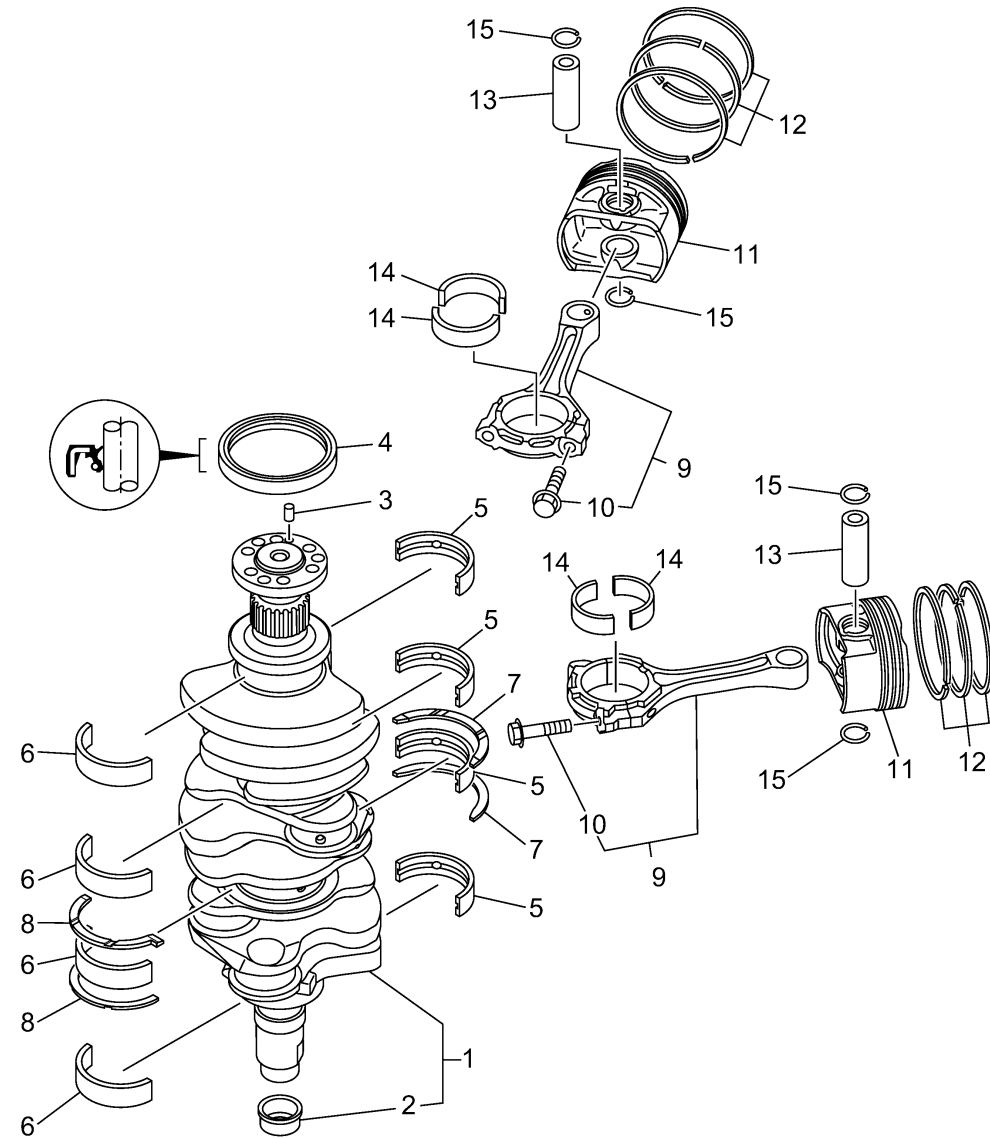

CRANKSHAFT PISTON

6ML1100-Y040

Ref No.	Part Number	Description	Qty	Remarks
1	6ML-11410-00-00	CRANKSHAFT	1	
2	6CB-11478-00-00	. .COLLAR	1	
3	93606-12019-00	.PIN, DOWEL	1	
4	93102-85008-00	.OIL SEAL	1	
5	6GR-11416-A0-00	PLANE BEARING, CRANKSHAFT 1	4	UR ORANGE
5	6GR-11416-40-00	PLANE BEARING, CRANKSHAFT 1	4	UR YELLOW GREEN
5	6GR-11416-00-00	PLANE BEARING, CRANKSHAFT 1	4	UR BLACK
5	6GR-11416-10-00	PLANE BEARING, CRANKSHAFT 1	4	UR BLUE
5	6GR-11416-20-00	PLANE BEARING, CRANKSHAFT 1	4	UR PINK
5	6GR-11416-30-00	PLANE BEARING, CRANKSHAFT 1	4	UR WHITE
6	6GR-11417-00-00	PLANE BEARING, CRANKSHAFT 2	4	UR BLACK
6	6GR-11417-10-00	PLANE BEARING, CRANKSHAFT 2	4	UR BLUE
6	6GR-11417-20-00	PLANE BEARING, CRANKSHAFT 2	4	UR PINK
6	6GR-11417-30-00	PLANE BEARING, CRANKSHAFT 2	4	UR WHITE
6	6GR-11417-A0-00	PLANE BEARING, CRANKSHAFT 2	4	UR ORANGE
6	6GR-11417-40-00	PLANE BEARING, CRANKSHAFT 2	4	UR YELLOW GREEN
7	6CB-11426-03-00	BEARING, THRUST 1	2	
8	6CB-11427-03-00	BEARING, THRUST 2	2	
9	6ML-W1165-00-00	CONNECTING ROD ASSY	6	
10	6ML-11654-00-00	. .BOLT, CONNECTING ROD	2	

CONTINUED ON NEXT FRAME >

CRANKSHAFT PISTON

6ML1100-Y040

Ref No.	Part Number	Description	Qty	Remarks
11	6ML-11631-00-00	PISTON (STD)	6	
12	6ML-11603-00-00	PISTON RING SET (STD)	6	
13	6GR-11633-00-00	PIN, PISTON	6	
14	6ML-11656-00-00	PLANE BEARING, CONNECTING ROD	12	UR
14	6ML-11656-10-00	PLANE BEARING, CONNECTING ROD	12	UR
14	6ML-11656-20-00	PLANE BEARING, CONNECTING ROD	12	UR
14	6ML-11656-30-00	PLANE BEARING, CONNECTING ROD	12	UR
14	6ML-11656-40-00	PLANE BEARING, CONNECTING ROD	12	UR
15	6GR-11634-00-00	CLIP, PISTON PIN	12	